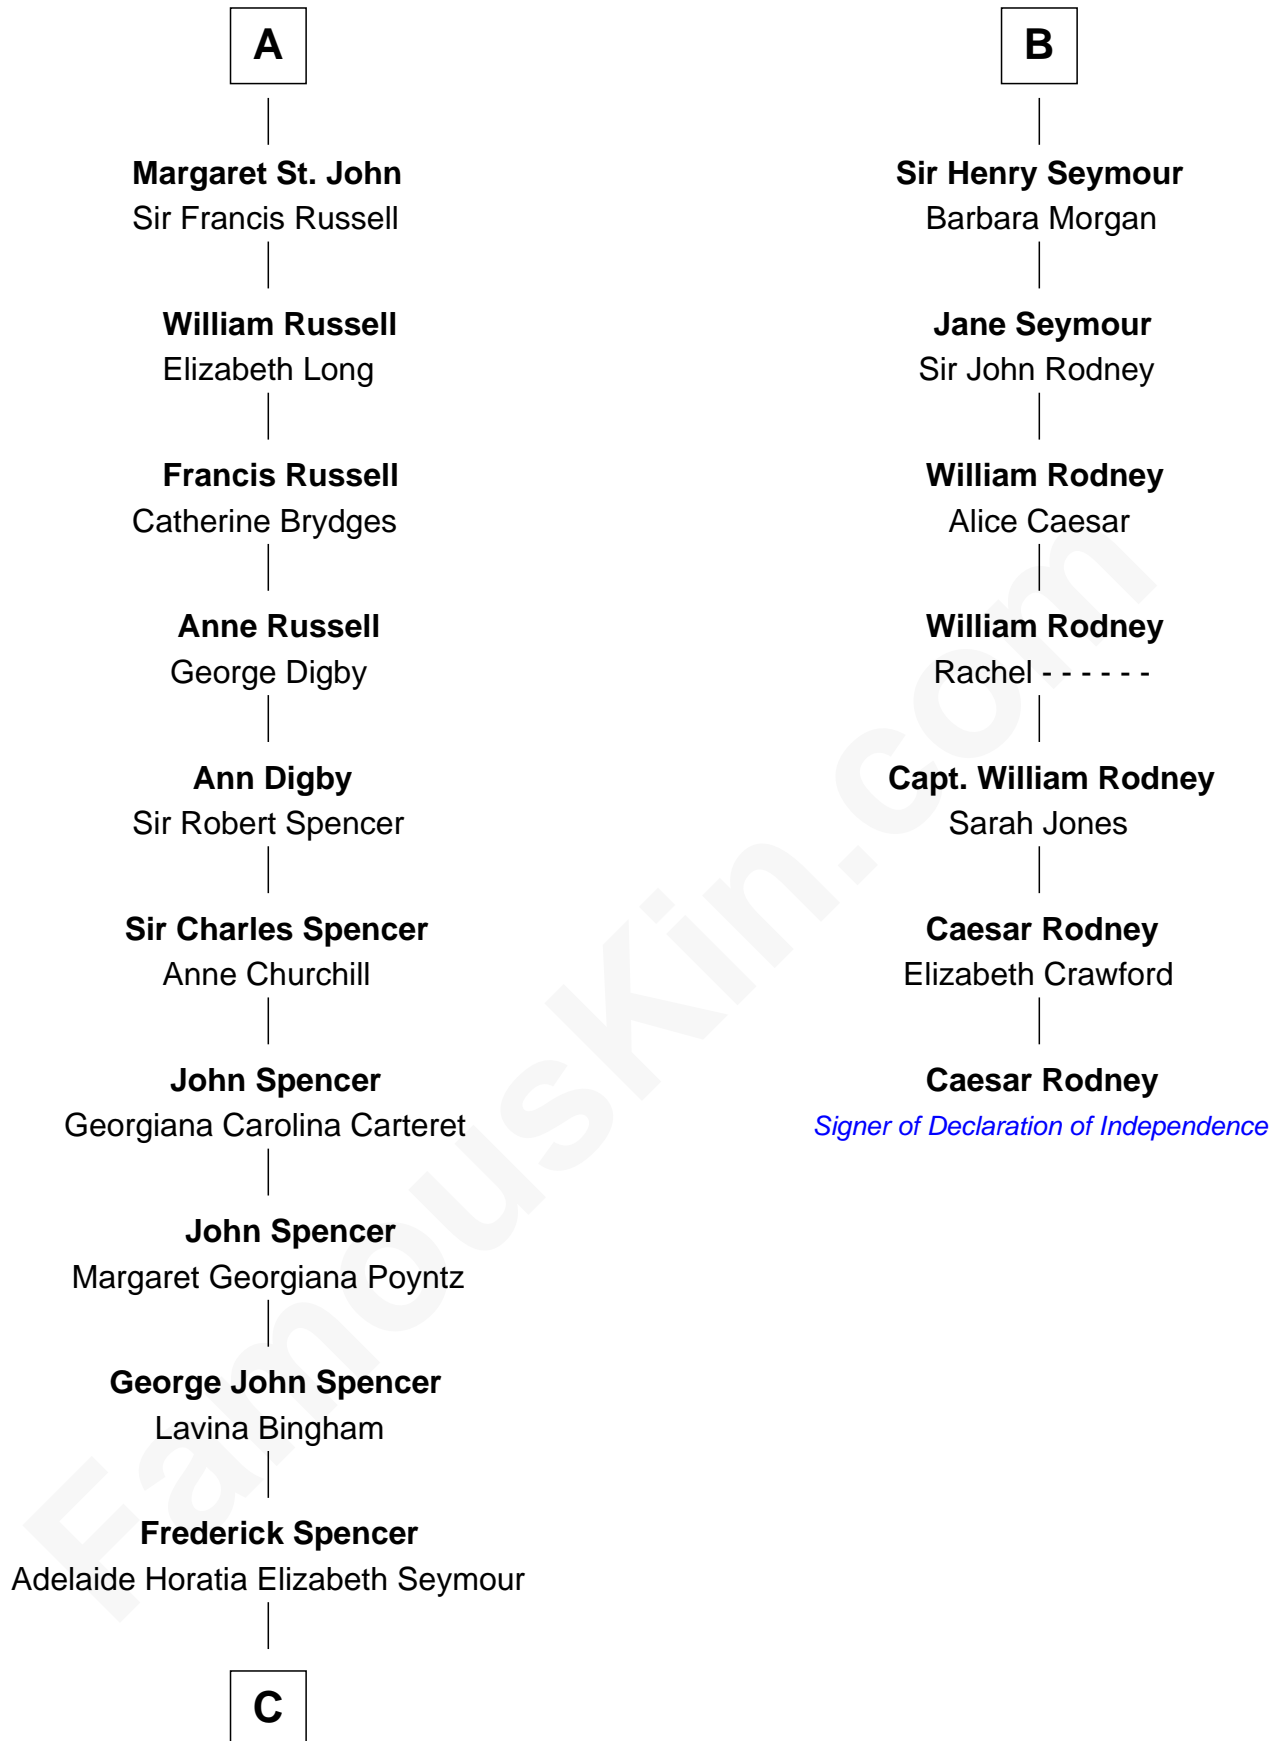

# FamousKin.com Relationship Chart of

**Prince Harry**  
*Duke of Sussex*

13th cousin 8 times removed of

**Caesar Rodney**

*Signer of the Declaration of Independence*

**John Deincourt**

**C**

—  
**Charles Robert Spencer**

Margaret Baring

—  
**Albert Edward John Spencer**

Cynthia Elinor Beatrix Hamilton

—  
**Edward John Spencer**

Frances Ruth Burke Roche

—  
**Princess Diana Frances Spencer**

Charles III, King of the United Kingdom