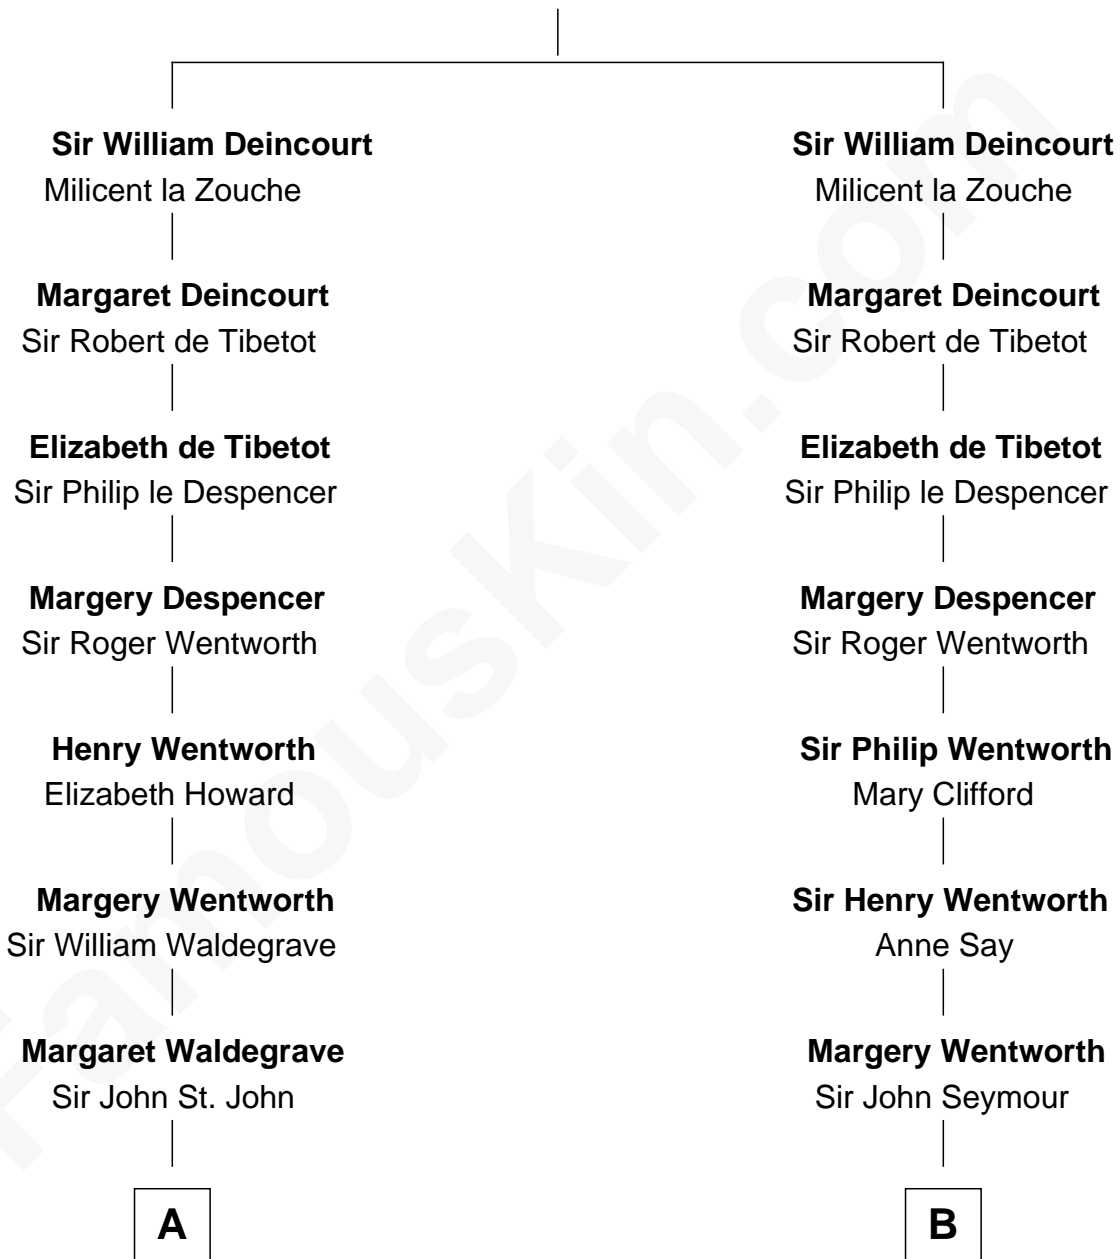

# FamousKin.com Relationship Chart of

**Prince Harry**  
*Duke of Sussex*

13th cousin 8 times removed of

**Caesar Rodney**

*Signer of the Declaration of Independence*

**John Deincourt**

**C**

—  
**Charles Robert Spencer**

Margaret Baring

—  
**Albert Edward John Spencer**

Cynthia Elinor Beatrix Hamilton

—  
**Edward John Spencer**

Frances Ruth Burke Roche

—  
**Princess Diana Frances Spencer**

Charles III, King of the United Kingdom

—  
**Prince Harry**

*Duke of Sussex*

FamousKin.com