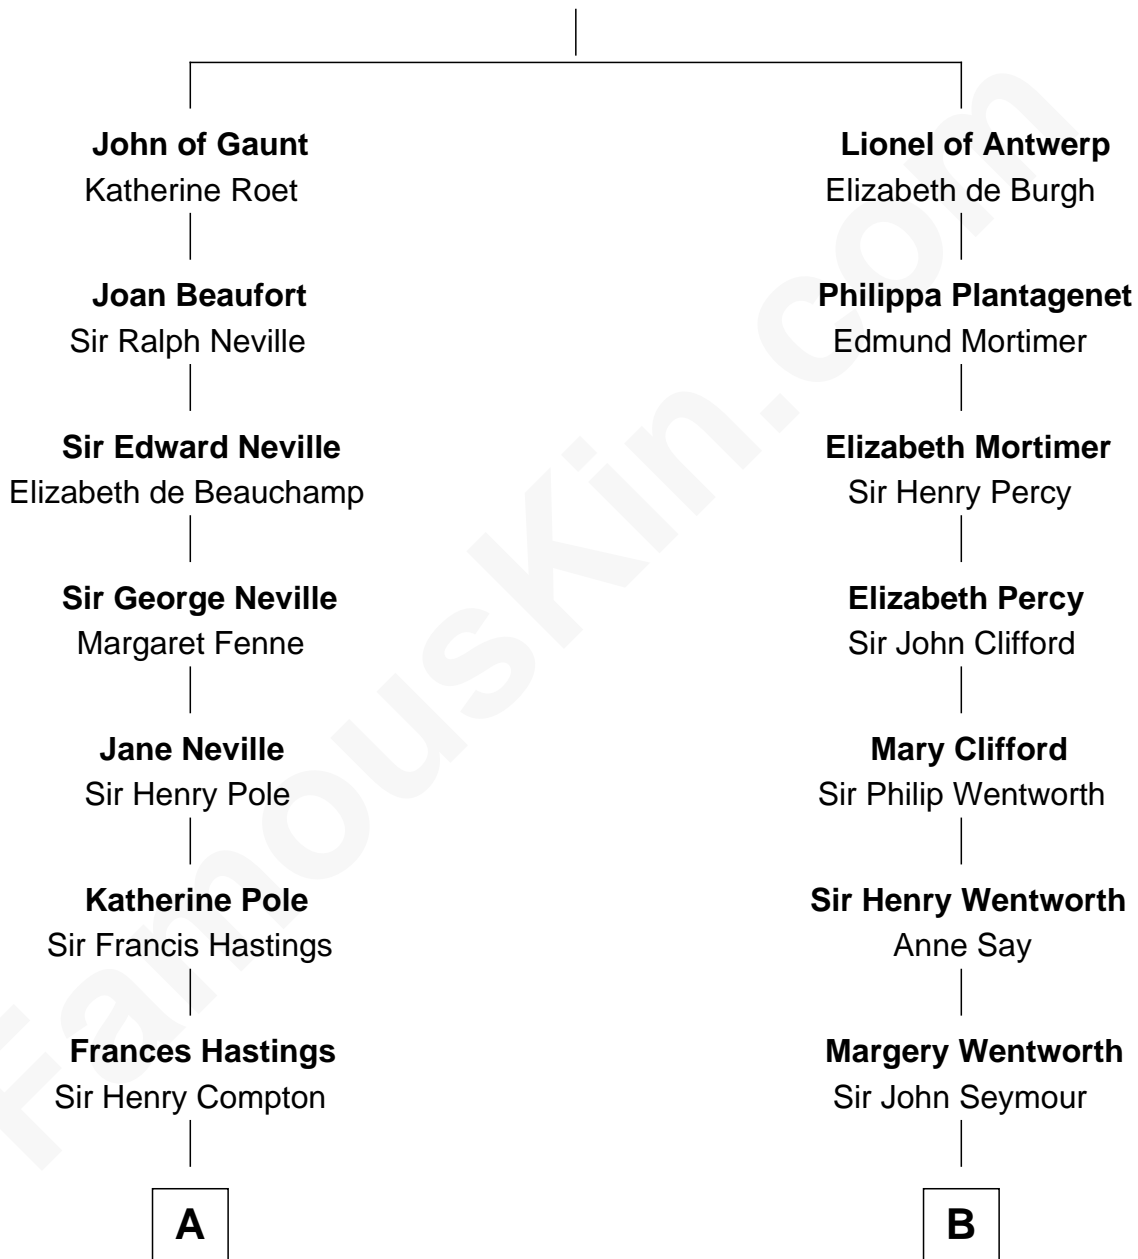

FamousKin.com Relationship Chart of

Prince Harry
Duke of Sussex

13th cousin 6 times removed of

Caesar Rodney

Signer of the Declaration of Independence

Edward III, King of England

Philippa of Hainault

C

Edward John Spencer
Frances Ruth Burke Roche

Princess Diana Frances Spencer
Charles III, King of the United Kingdom

Prince Harry
Duke of Sussex

FamousKin.com