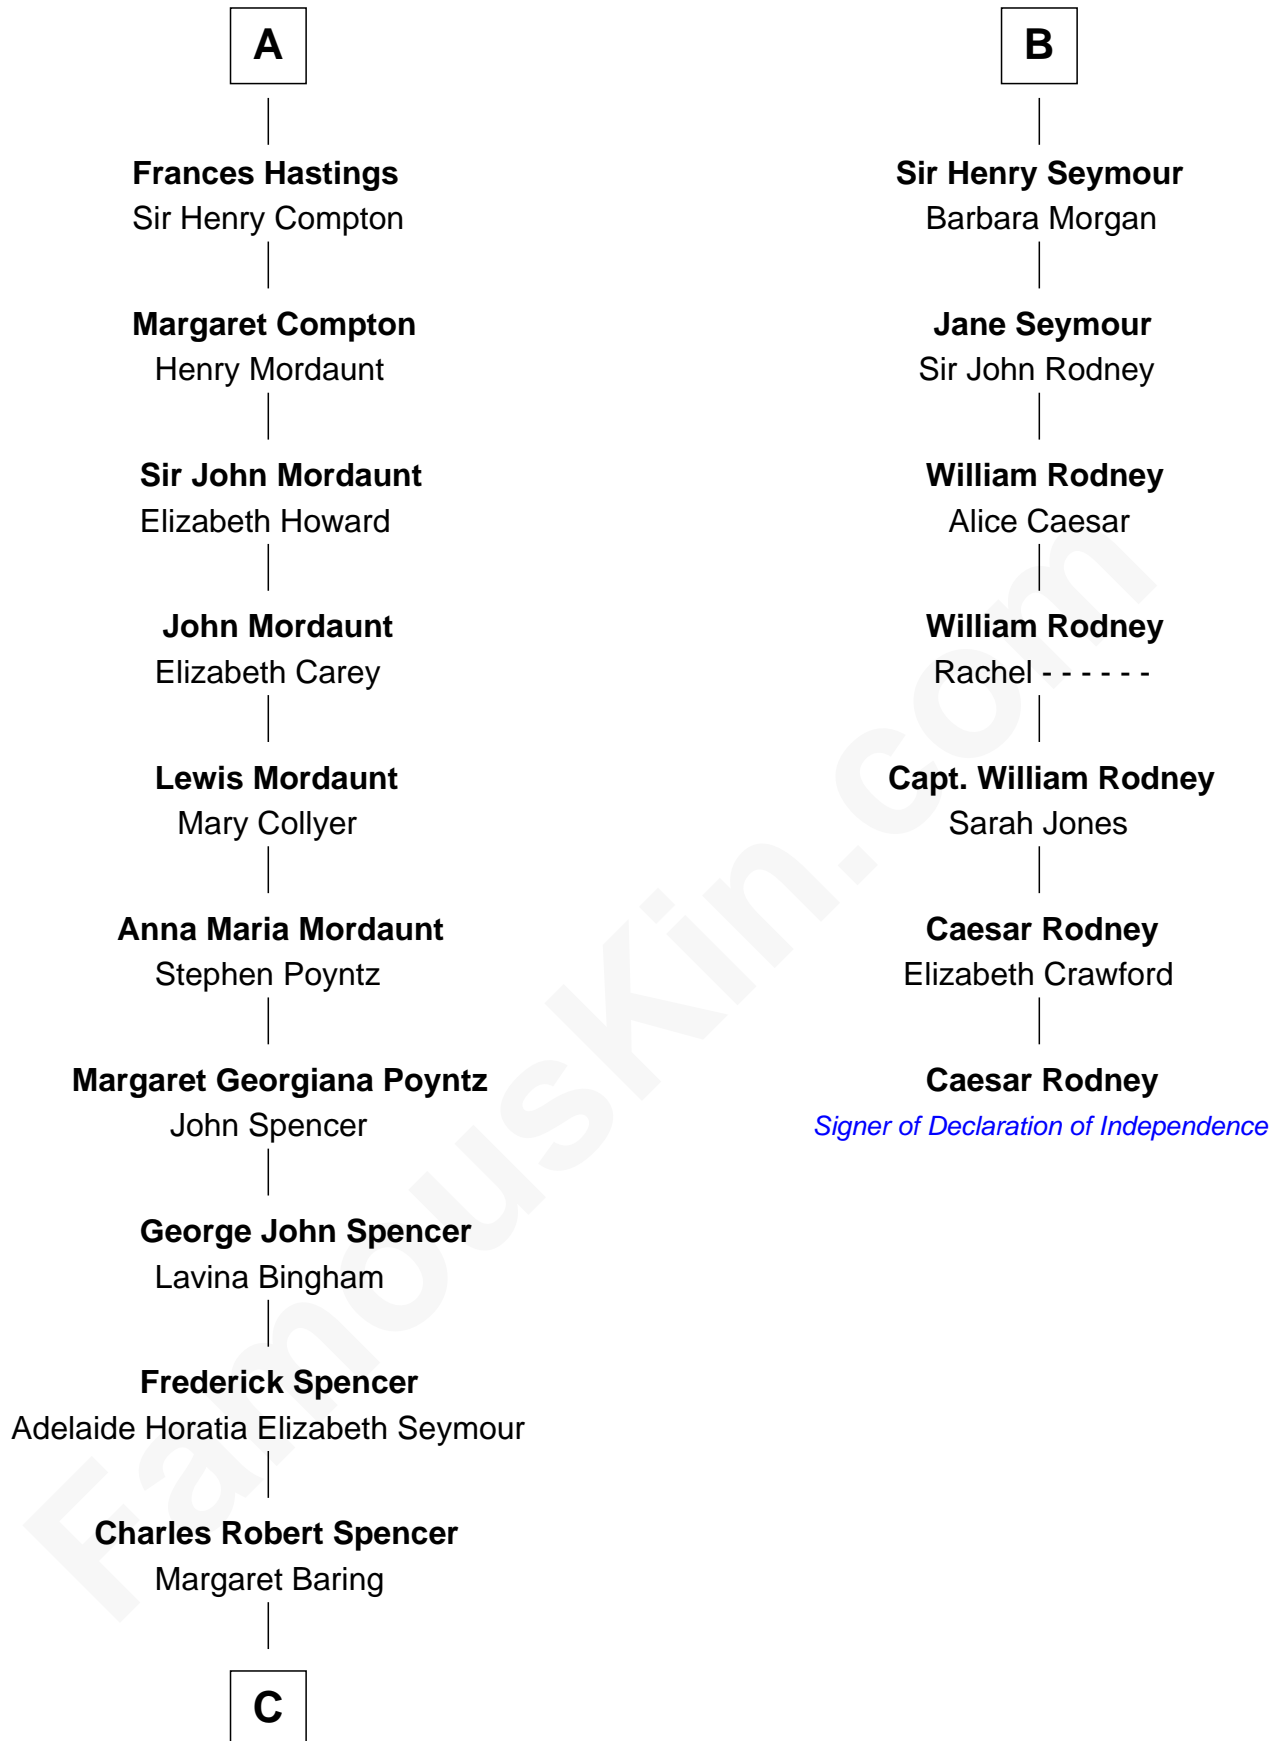

FamousKin.com
Relationship Chart of
Prince Harry
Duke of Sussex

13th cousin 7 times removed of

Caesar Rodney
Signer of the Declaration of Independence

C

—
Albert Edward John Spencer

Cynthia Elinor Beatrix Hamilton

—
Edward John Spencer

Frances Ruth Burke Roche

—
Princess Diana Frances Spencer

Charles III, King of the United Kingdom

—
Prince Harry

Duke of Sussex

FamousKin.com