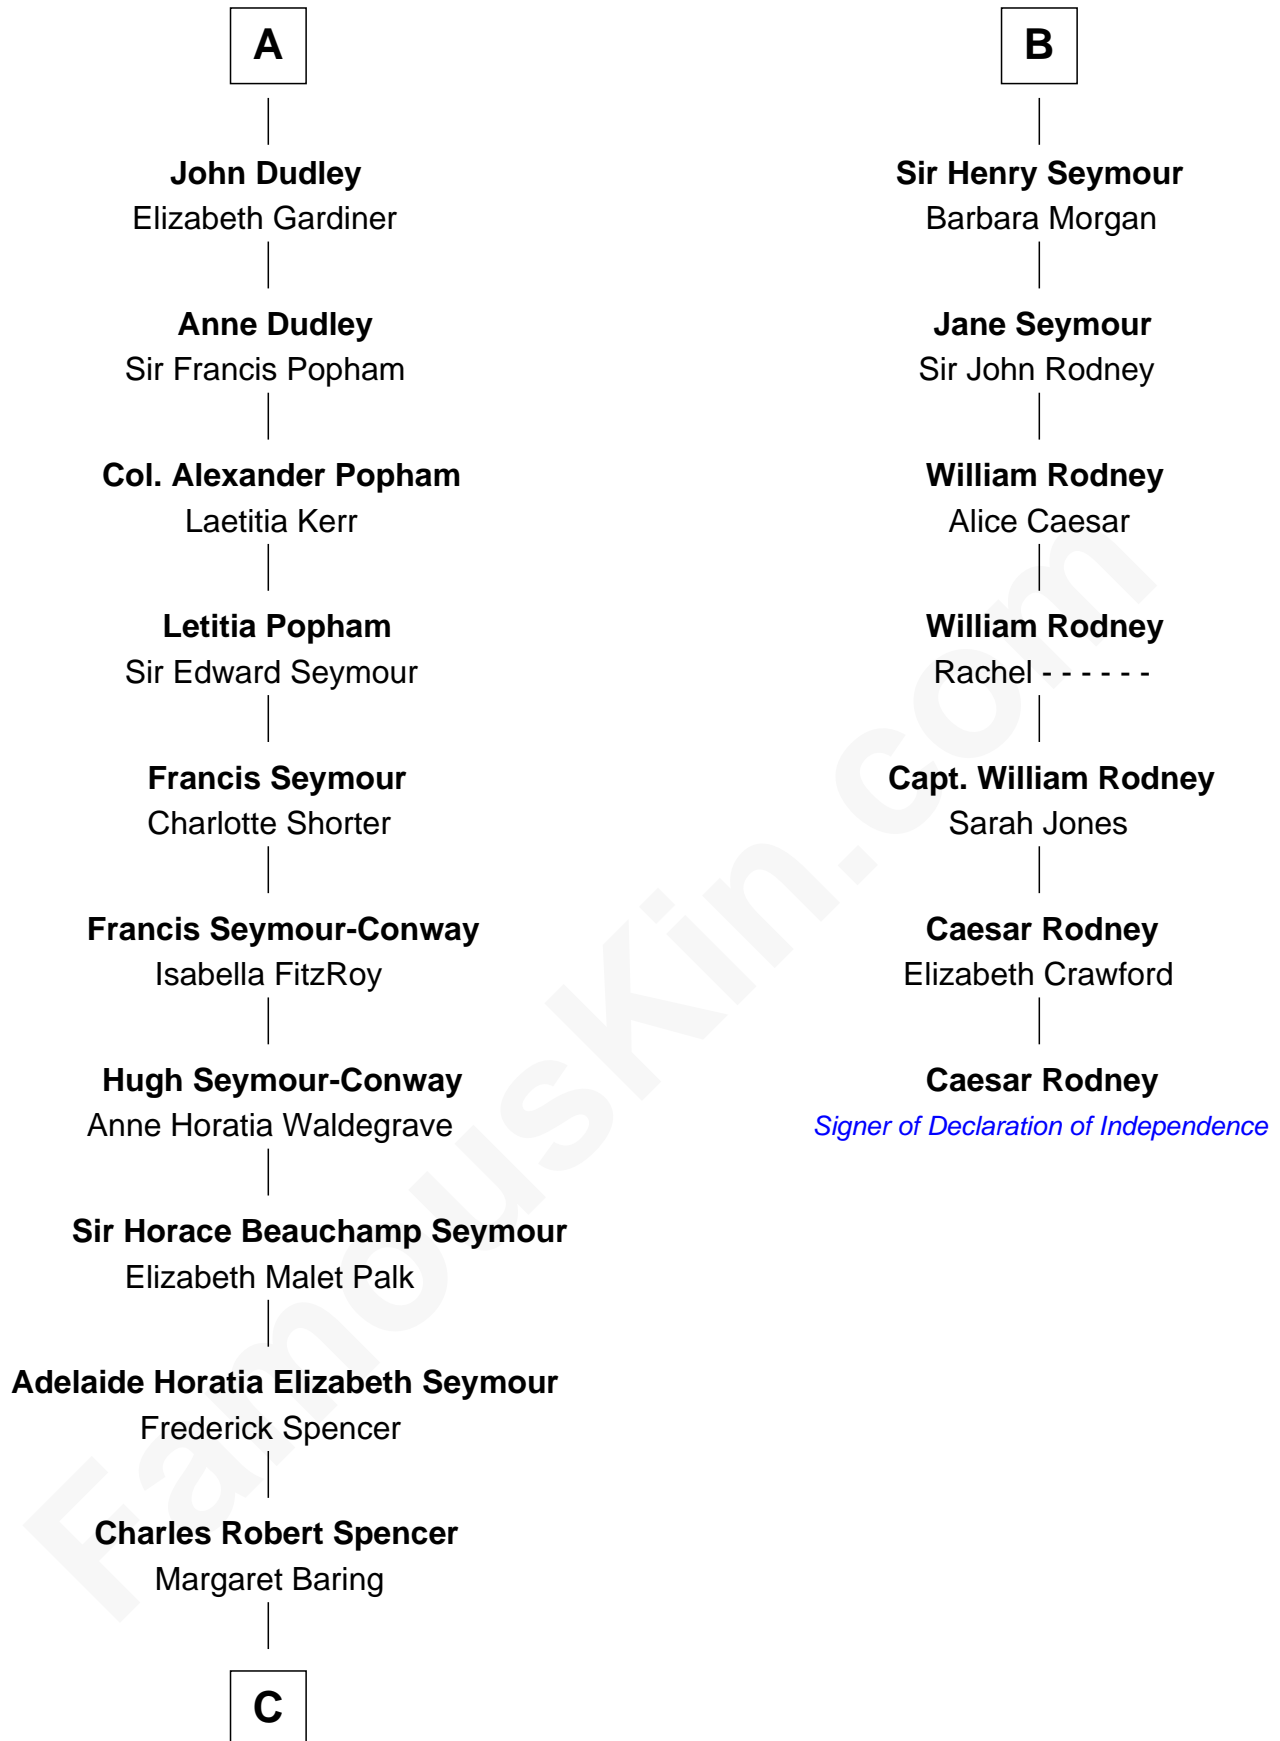

FamousKin.com Relationship Chart of

Prince Harry

Duke of Sussex

13th cousin 7 times removed of

Caesar Rodney

Signer of the Declaration of Independence

Henry Plantagenet

Maud de Chaworth

Sir Philip Wentworth

Sir Henry Wentworth

Anne Say

Margery Wentworth

Sir John Seymour

B

C

—
Albert Edward John Spencer