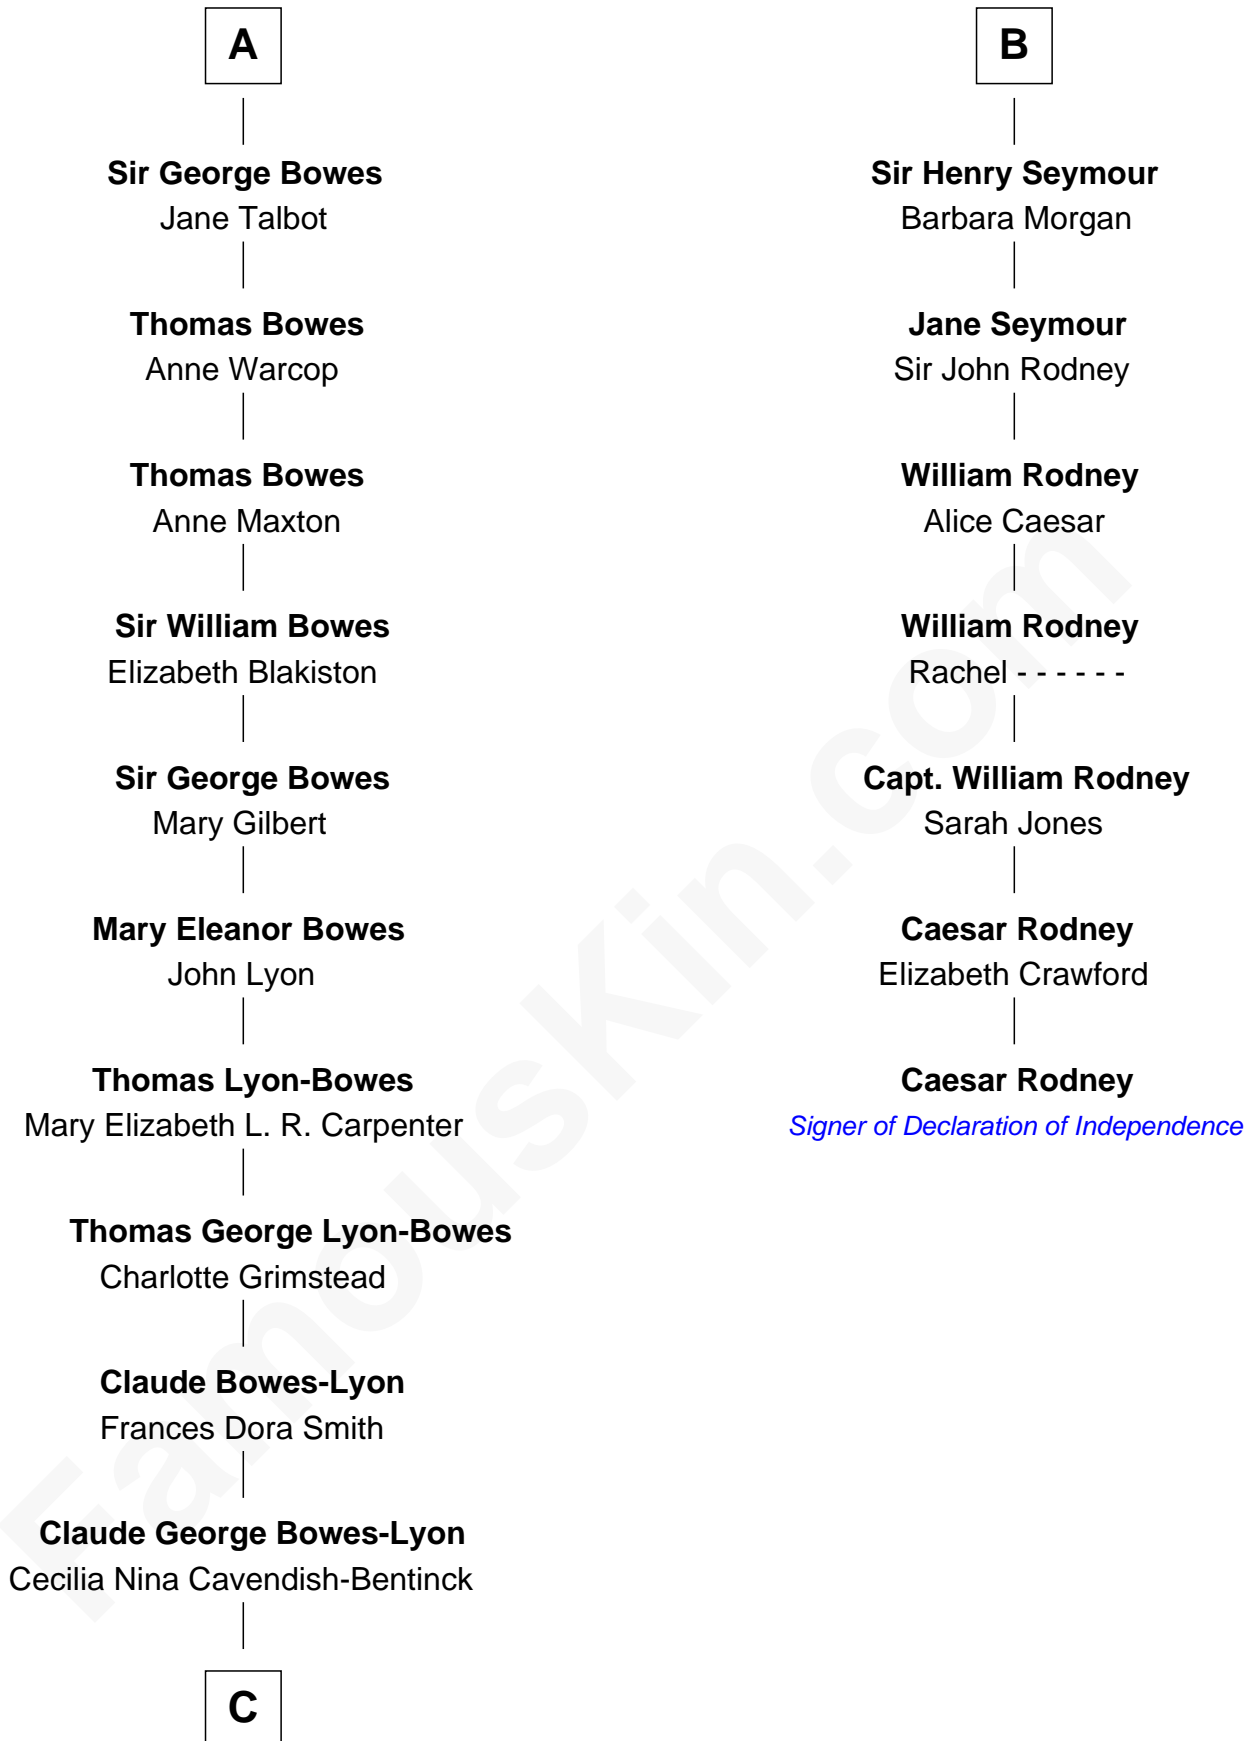

# FamousKin.com Relationship Chart of

**Prince Harry**

*Duke of Sussex*

13th cousin 7 times removed of

**Caesar Rodney**

*Signer of the Declaration of Independence*

**Sir Hugh I de Audley**

Iseult de Mortimer

**C**

**Elizabeth Bowes-Lyon**

George VI, King of the United Kingdom

**Elizabeth II, Queen of the United Kingdom**

Prince Philip of Edinburgh

**Charles III, King of the United Kingdom**

Princess Diana Frances Spencer