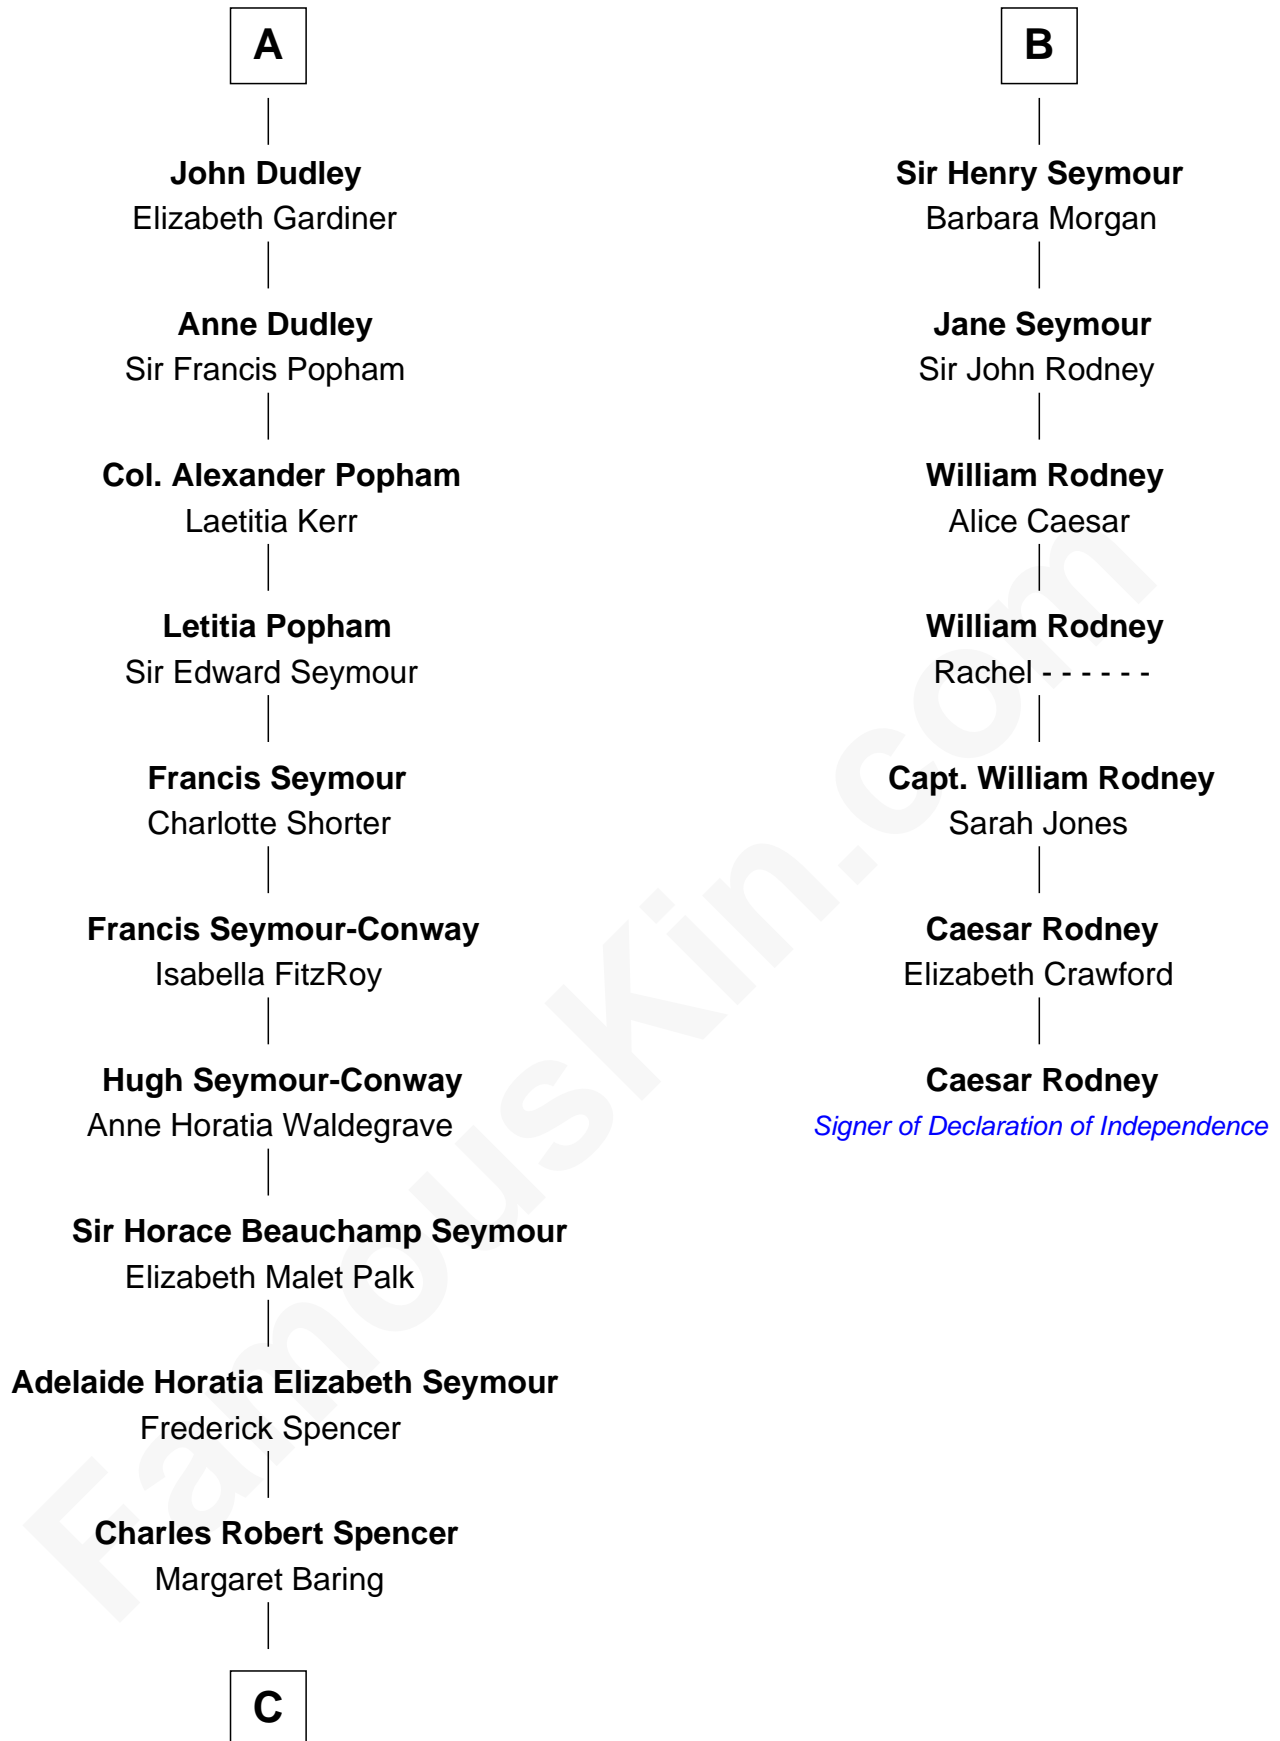

FamousKin.com Relationship Chart of

Prince Harry
Duke of Sussex

13th cousin 7 times removed of

Caesar Rodney

Signer of the Declaration of Independence

C

—
Albert Edward John Spencer

Cynthia Elinor Beatrix Hamilton

—
Edward John Spencer

Frances Ruth Burke Roche

—
Princess Diana Frances Spencer

Charles III, King of the United Kingdom

—
Prince Harry

Duke of Sussex

FamousKin.com