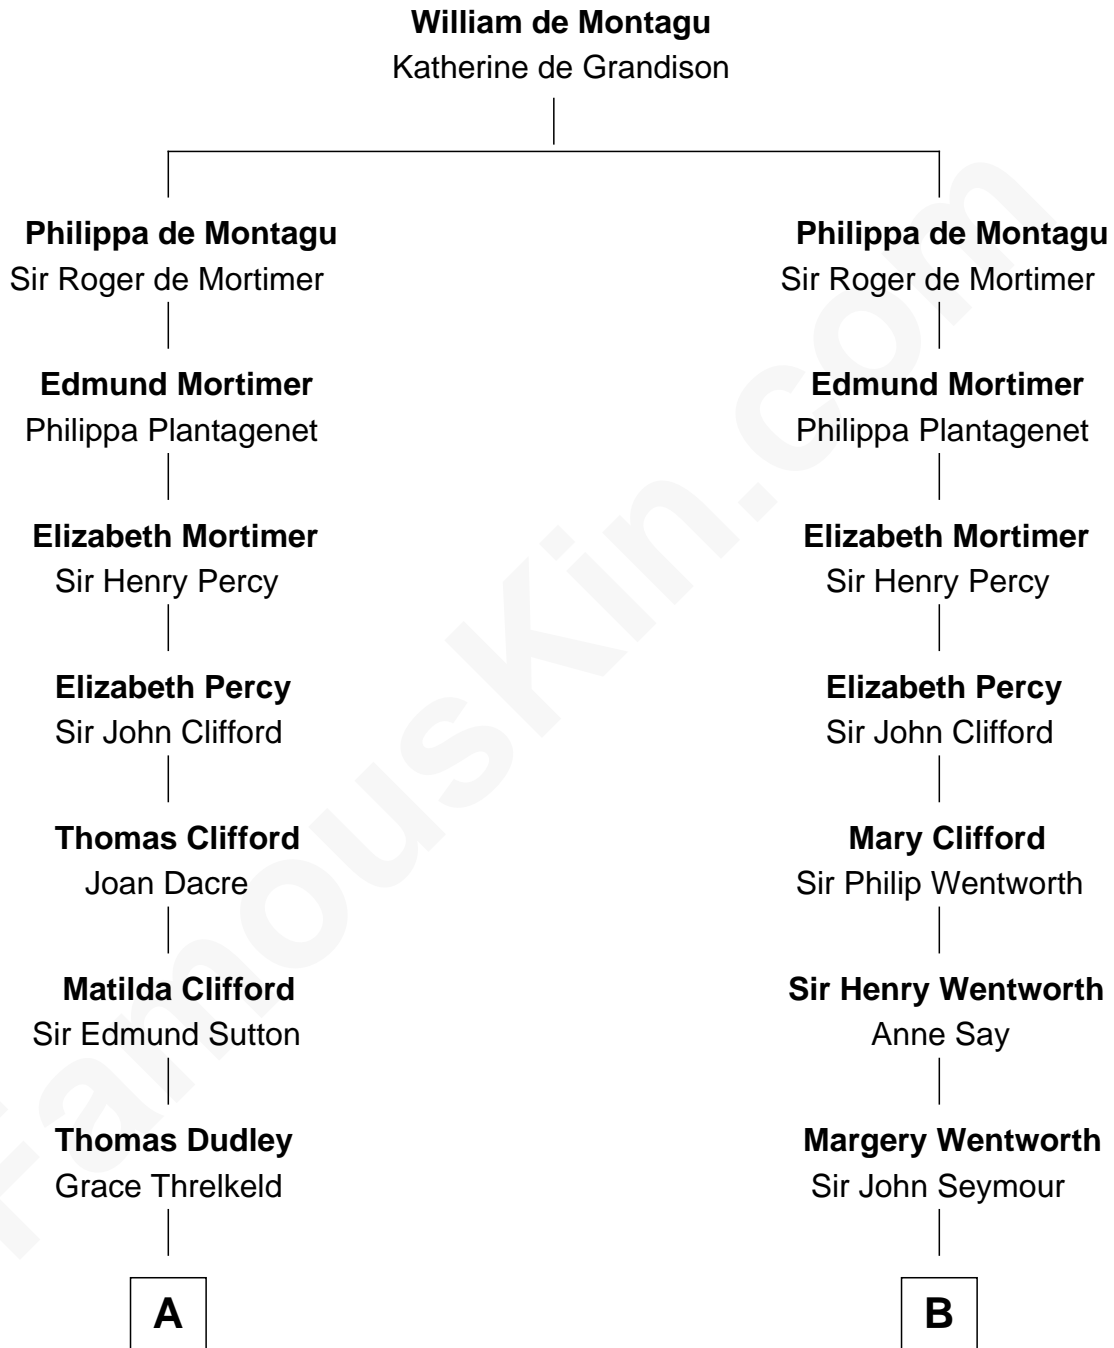

FamousKin.com Relationship Chart of

Prince Harry
Duke of Sussex

13th cousin 7 times removed of

Caesar Rodney

Signer of the Declaration of Independence

C

—
Albert Edward John Spencer

Cynthia Elinor Beatrix Hamilton

—
Edward John Spencer

Frances Ruth Burke Roche

—
Princess Diana Frances Spencer

Charles III, King of the United Kingdom

—
Prince Harry

Duke of Sussex

FamousKin.com