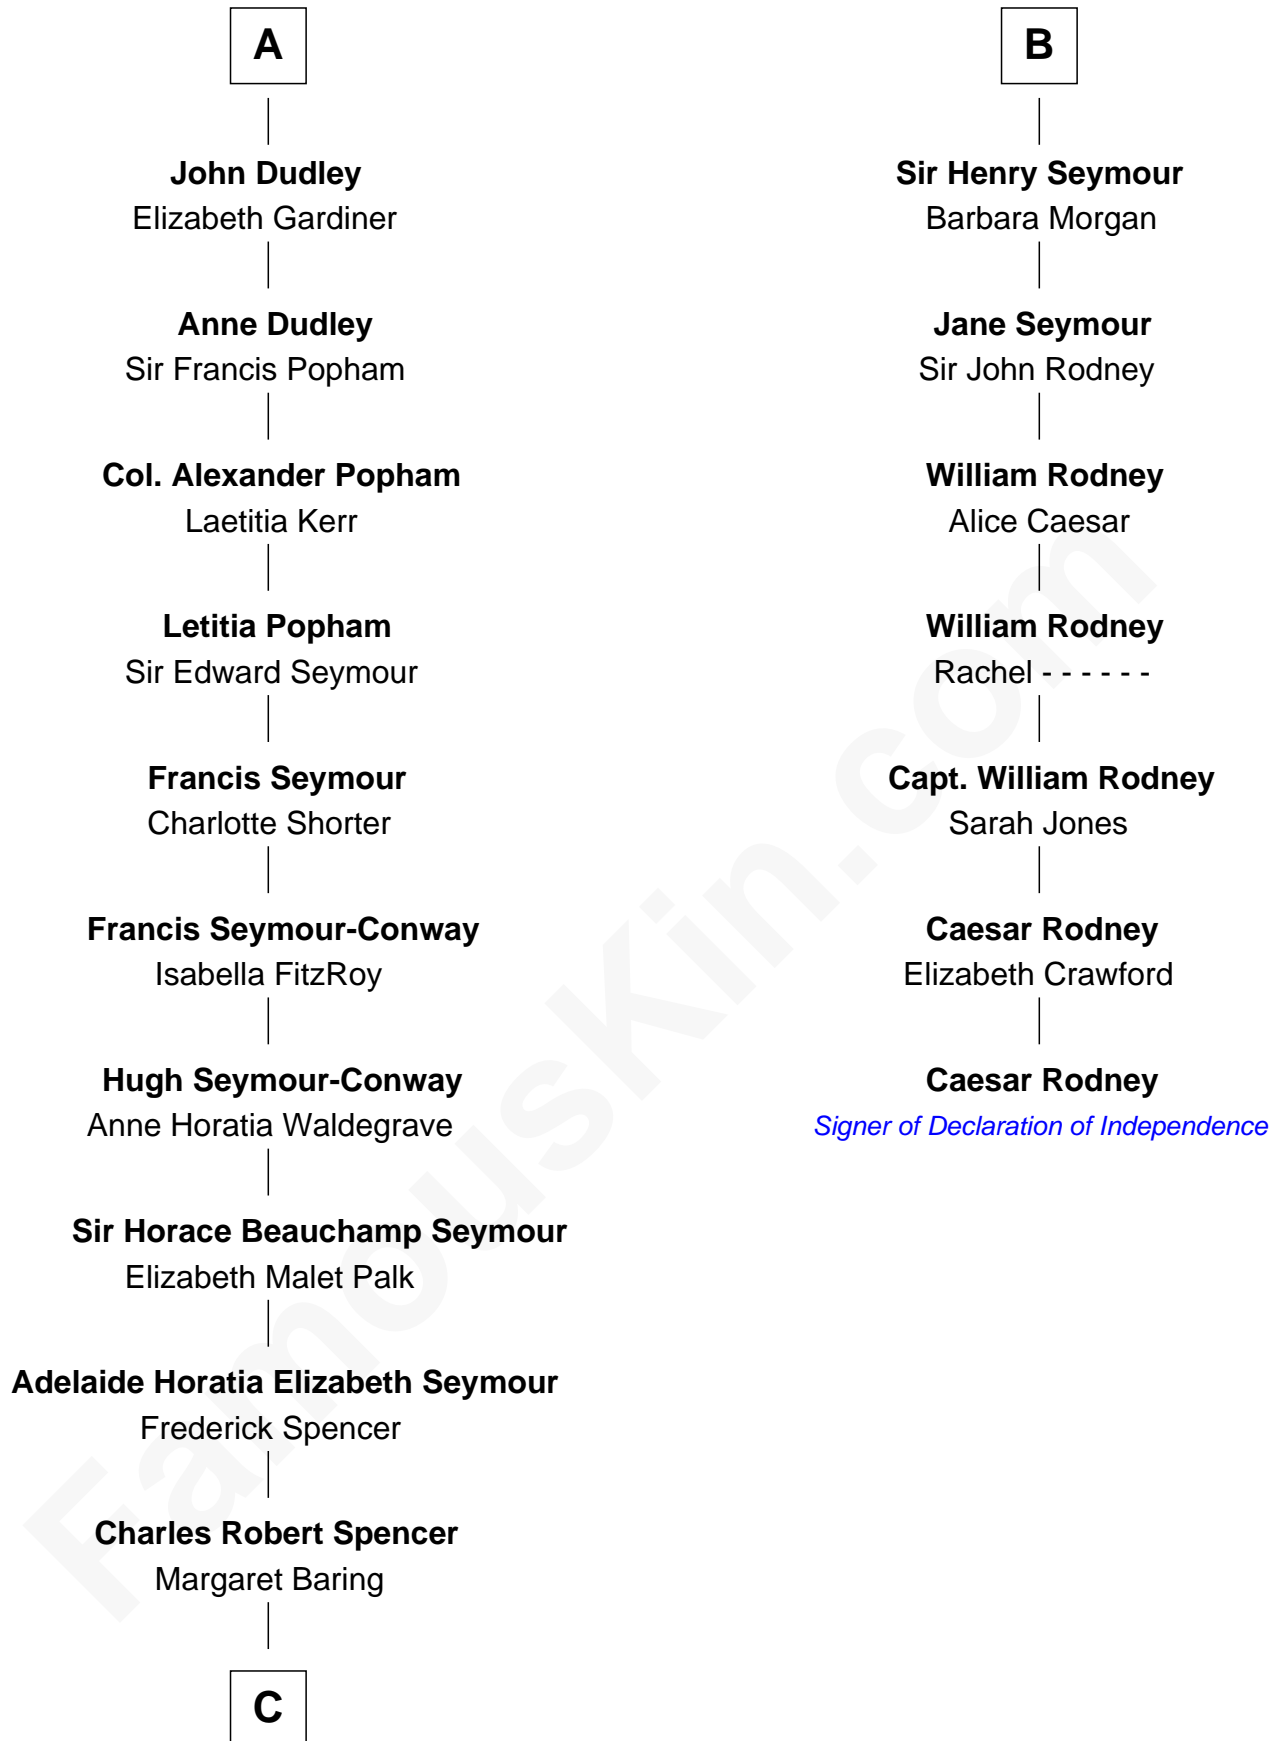

FamousKin.com Relationship Chart of

Prince Harry

Duke of Sussex

13th cousin 7 times removed of

Caesar Rodney

Signer of the Declaration of Independence

Sir Edmund Mortimer
Elizabeth de Badlesmere

Sir Roger de Mortimer
Philippa de Montagu

Edmund Mortimer
Philippa Plantagenet

Elizabeth Mortimer
Sir Henry Percy

Elizabeth Percy
Sir John Clifford

Mary Clifford
Sir Philip Wentworth

Sir Henry Wentworth
Anne Say

Margery Wentworth
Sir John Seymour

B

C

—
Albert Edward John Spencer

Cynthia Elinor Beatrix Hamilton

—
Edward John Spencer

Frances Ruth Burke Roche

—
Princess Diana Frances Spencer

Charles III, King of the United Kingdom

—
Prince Harry