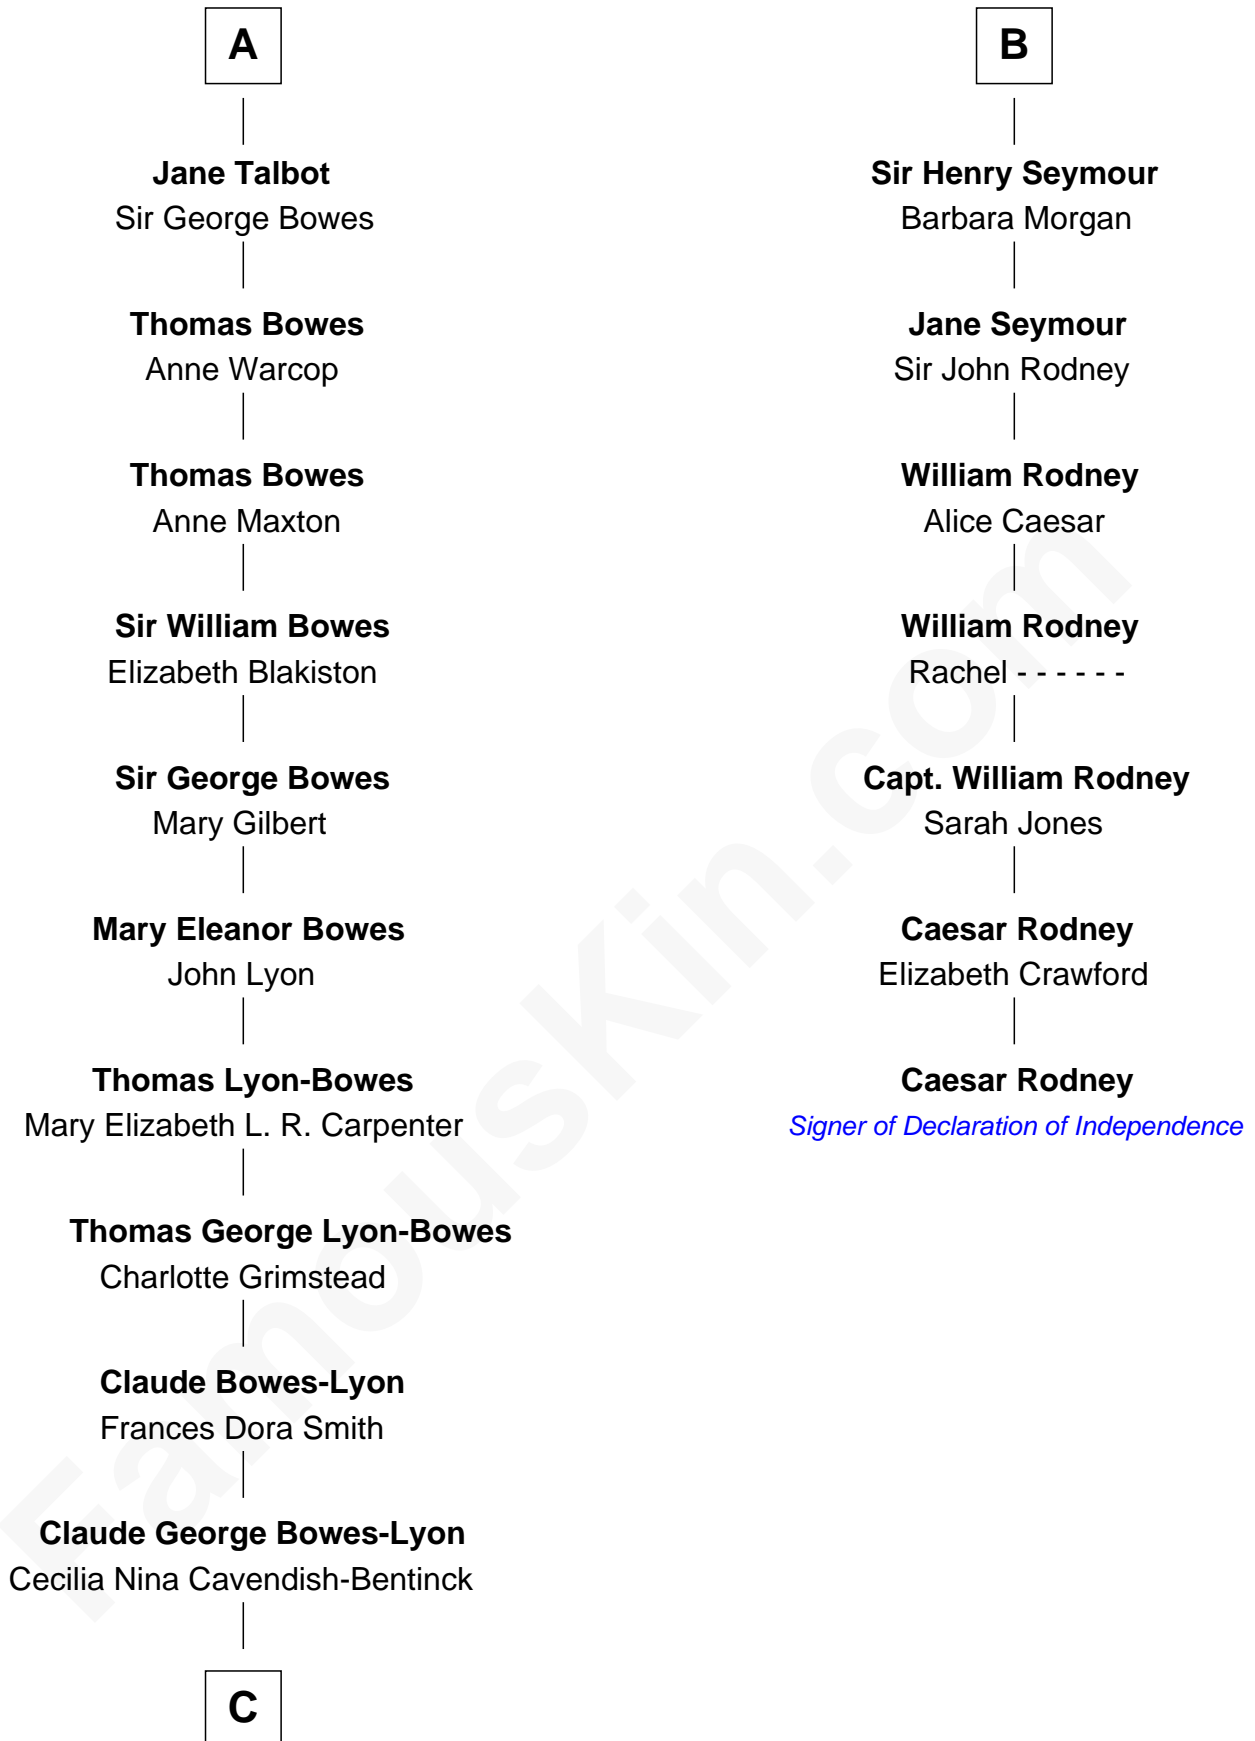

FamousKin.com Relationship Chart of

Prince Harry
Duke of Sussex

13th cousin 7 times removed of

Caesar Rodney

Signer of the Declaration of Independence

C

Elizabeth Bowes-Lyon

George VI, King of the United Kingdom

Elizabeth II, Queen of the United Kingdom

Prince Philip of Edinburgh

Charles III, King of the United Kingdom

Princess Diana Frances Spencer

Prince Harry

Duke of Sussex

FamousKin.com