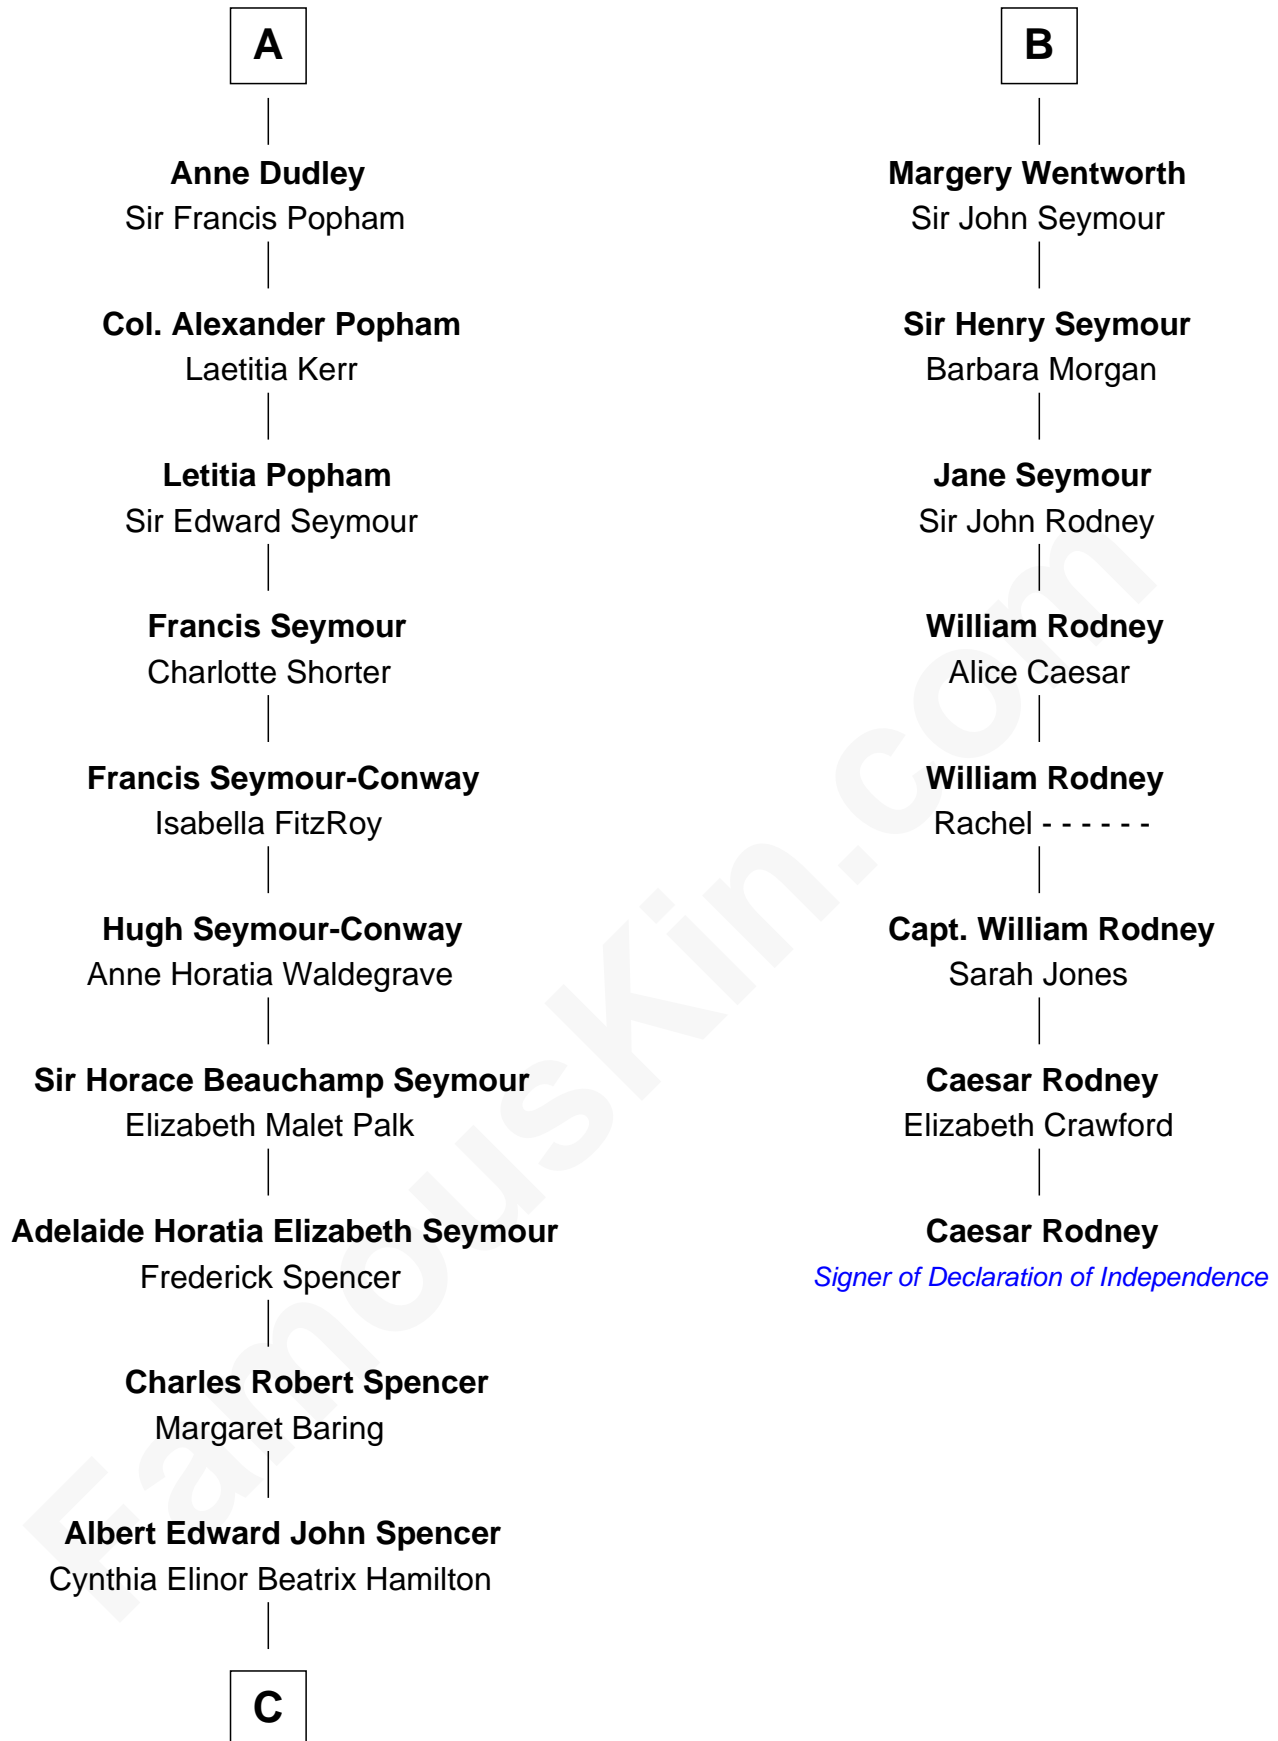

# FamousKin.com Relationship Chart of

**Prince Harry**  
*Duke of Sussex*

14th cousin 5 times removed of

**Caesar Rodney**

*Signer of the Declaration of Independence*

**Eudo la Zouche**  
Milicent de Cantilupe

**Eve la Zouche**  
Sir Maurice de Berkeley

**Thomas de Berkeley**  
Katherine de Clyvedon

**Sir John Berkeley**  
Elizabeth Betteshorne

**Elizabeth Berkeley**  
Sir John Sutton

**Sir Edmund Sutton**  
Matilda Clifford

**Thomas Dudley**  
Grace Threlkeld

**John Dudley**  
Elizabeth Gardiner

**A**

**Sir William la Zouche**  
Maud Lovel

**Milicent la Zouche**  
Sir William Deincourt

**Margaret Deincourt**  
Sir Robert de Tibetot

**Elizabeth de Tibetot**  
Sir Philip le Despencer

**Margery Despencer**  
Sir Roger Wentworth

**Sir Philip Wentworth**  
Mary Clifford

**Sir Henry Wentworth**  
Anne Say

**B**

**C**

Edward John Spencer  
Frances Ruth Burke Roche