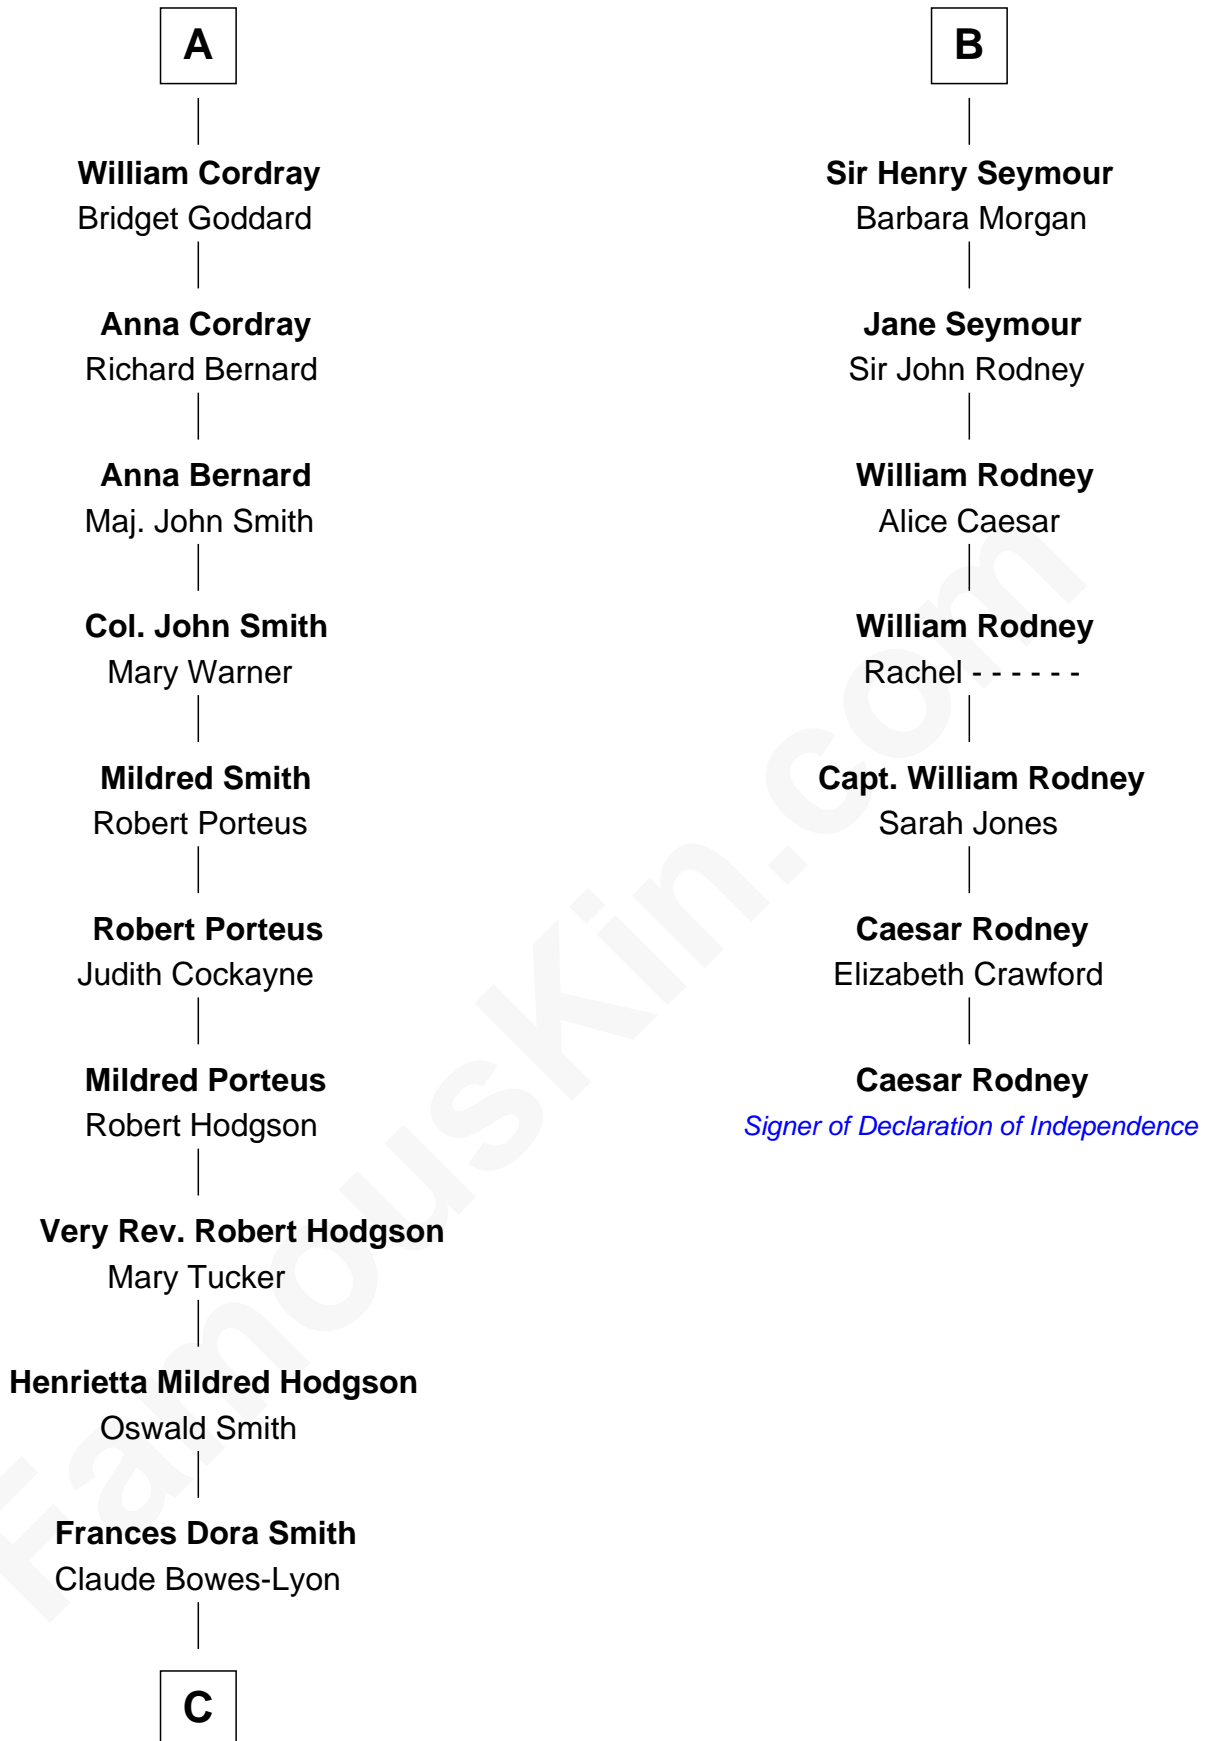

# FamousKin.com Relationship Chart of

**Prince Harry**  
*Duke of Sussex*

13th cousin 8 times removed of

**Caesar Rodney**

*Signer of the Declaration of Independence*

**John de Beauchamp**  
Margaret St. John

**C**

**Claude George Bowes-Lyon**  
Cecilia Nina Cavendish-Bentinck

**Elizabeth Bowes-Lyon**  
George VI, King of the United Kingdom

**Elizabeth II, Queen of the United Kingdom**  
Prince Philip of Edinburgh

**Charles III, King of the United Kingdom**  
Princess Diana Frances Spencer

**Prince Harry**  
*Duke of Sussex*

FamousKin.com