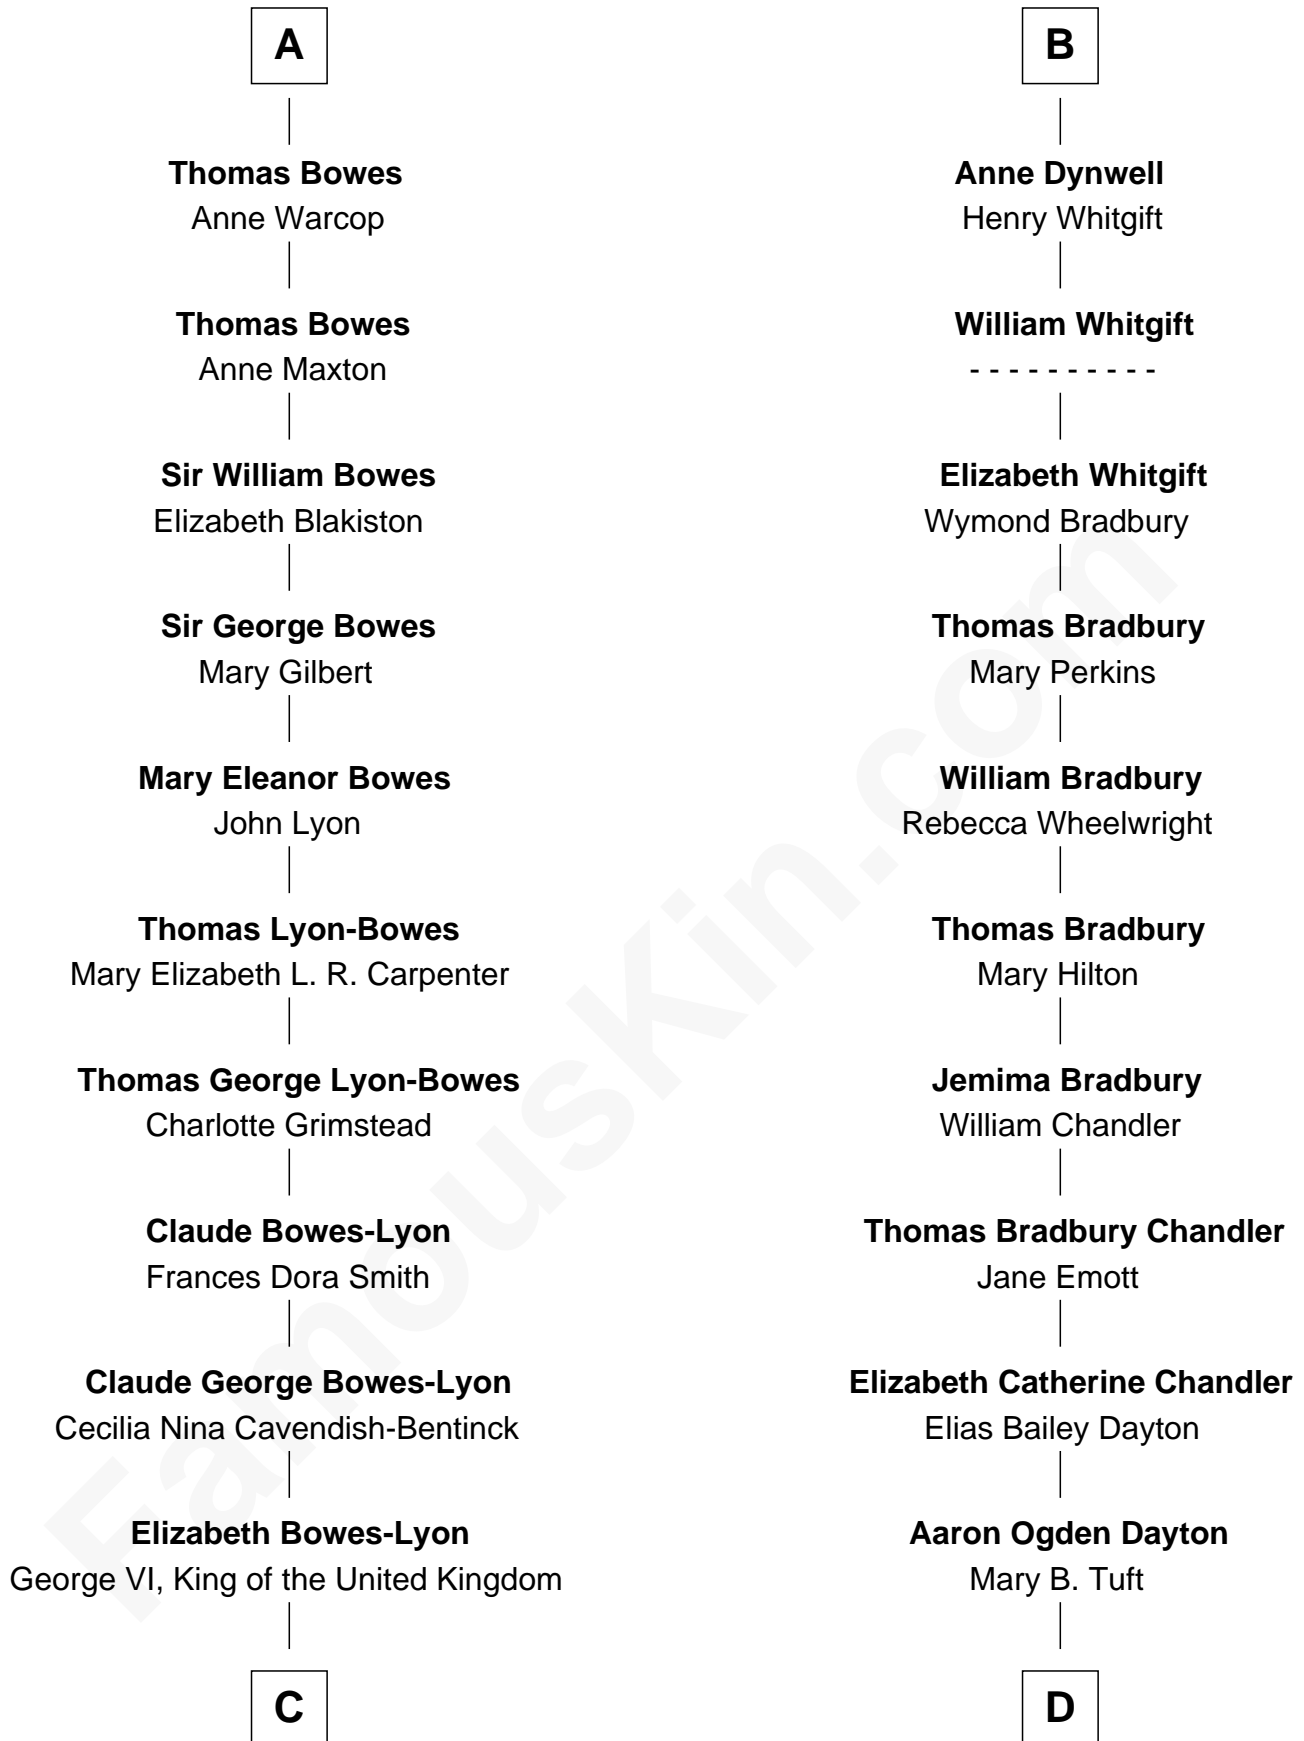

FamousKin.com Relationship Chart of

Prince Harry
Duke of Sussex

19th cousin 2 times removed of

Christopher Reeve
Movie Actor

Sir Robert de Clifford
Isabel de Berkeley

C

Elizabeth II, Queen of the United Kingdom

Prince Philip of Edinburgh

Charles III, King of the United Kingdom

Princess Diana Frances Spencer

Prince Harry

Duke of Sussex

D

Katherine Irving Dayton

Henry Baldwin