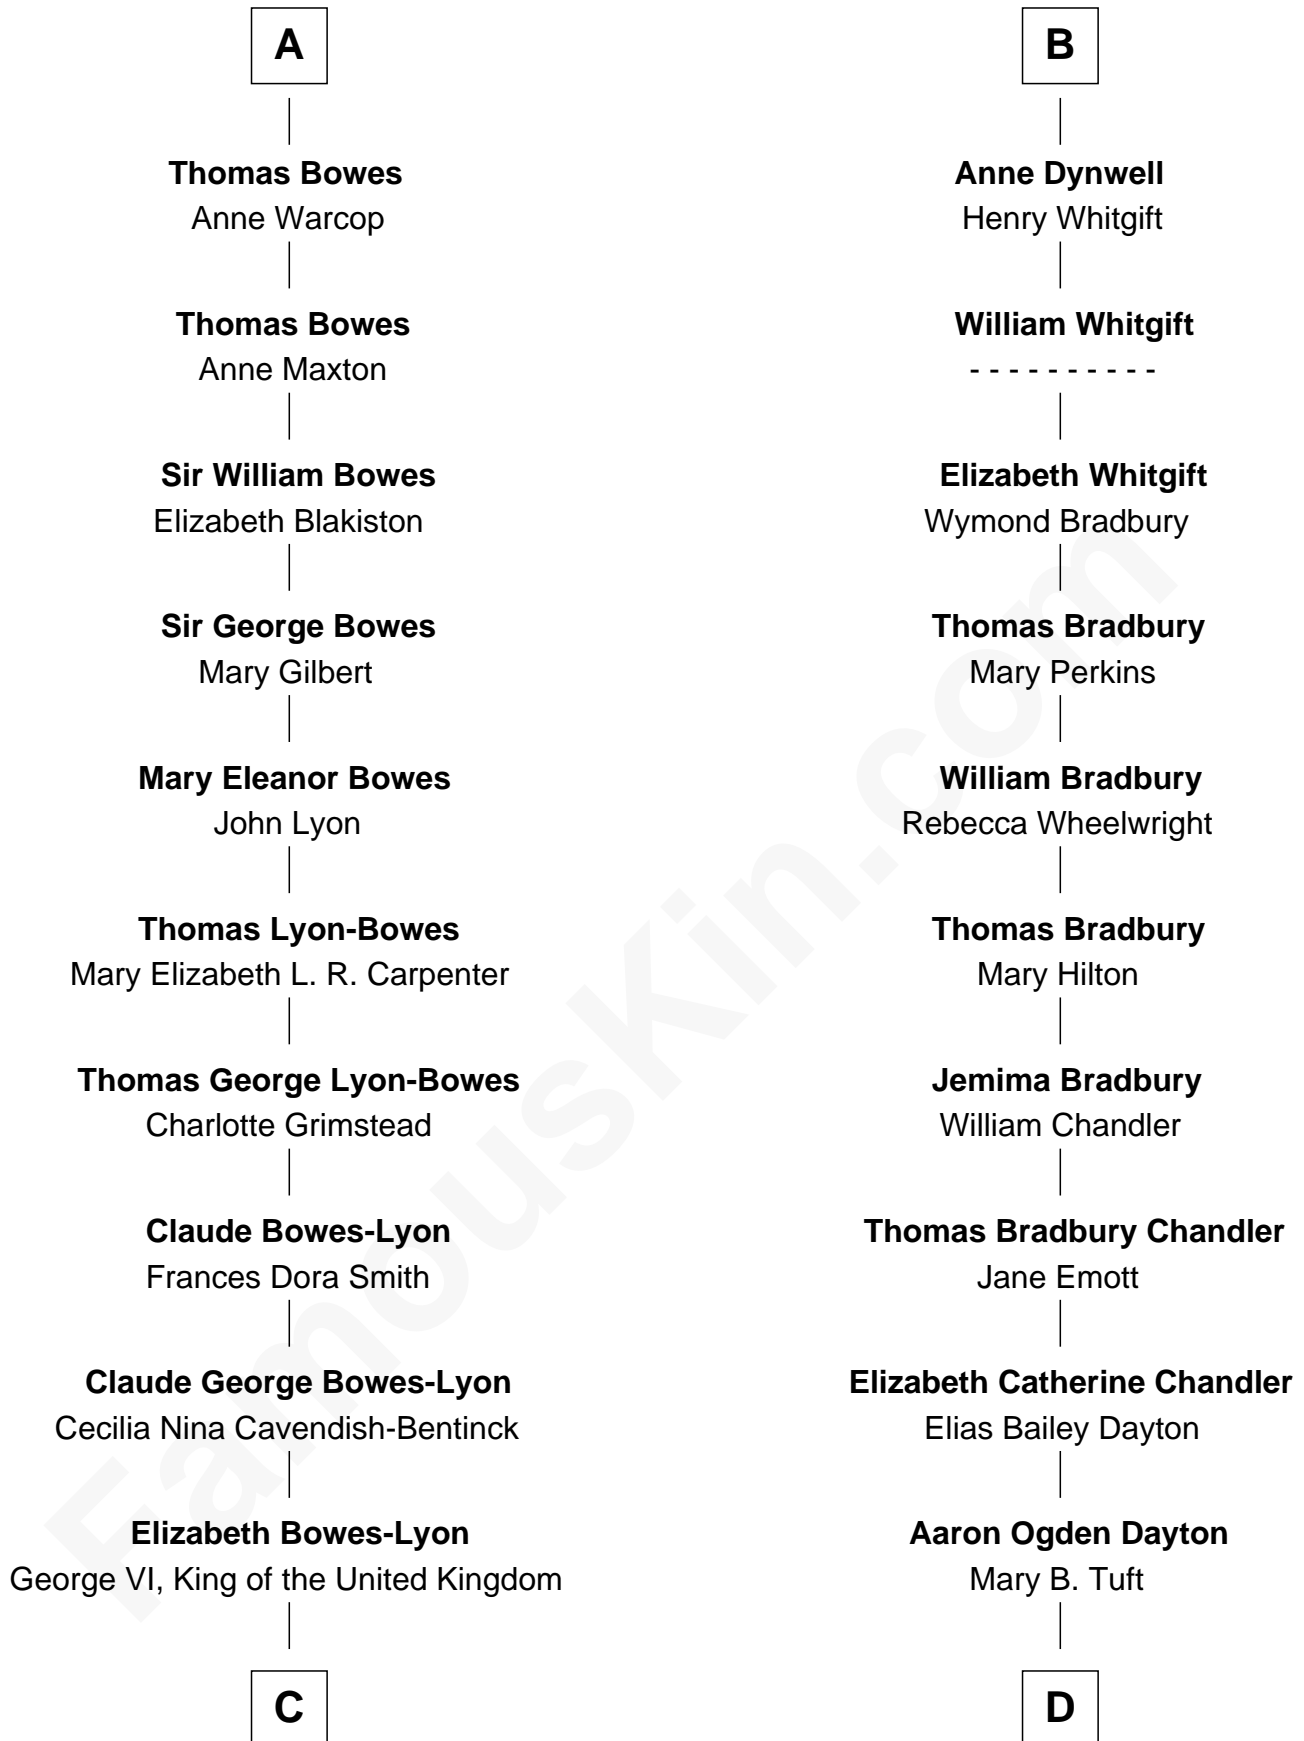

FamousKin.com

Relationship Chart of

Prince Harry
Duke of Sussex

19th cousin 2 times removed of

Christopher Reeve
Movie Actor

Sir Thomas de Beauchamp
Katherine de Mortimer

C

Elizabeth II, Queen of the United Kingdom

Prince Philip of Edinburgh

Charles III, King of the United Kingdom

Princess Diana Frances Spencer

Prince Harry

Duke of Sussex

D

Katherine Irving Dayton

Henry Baldwin