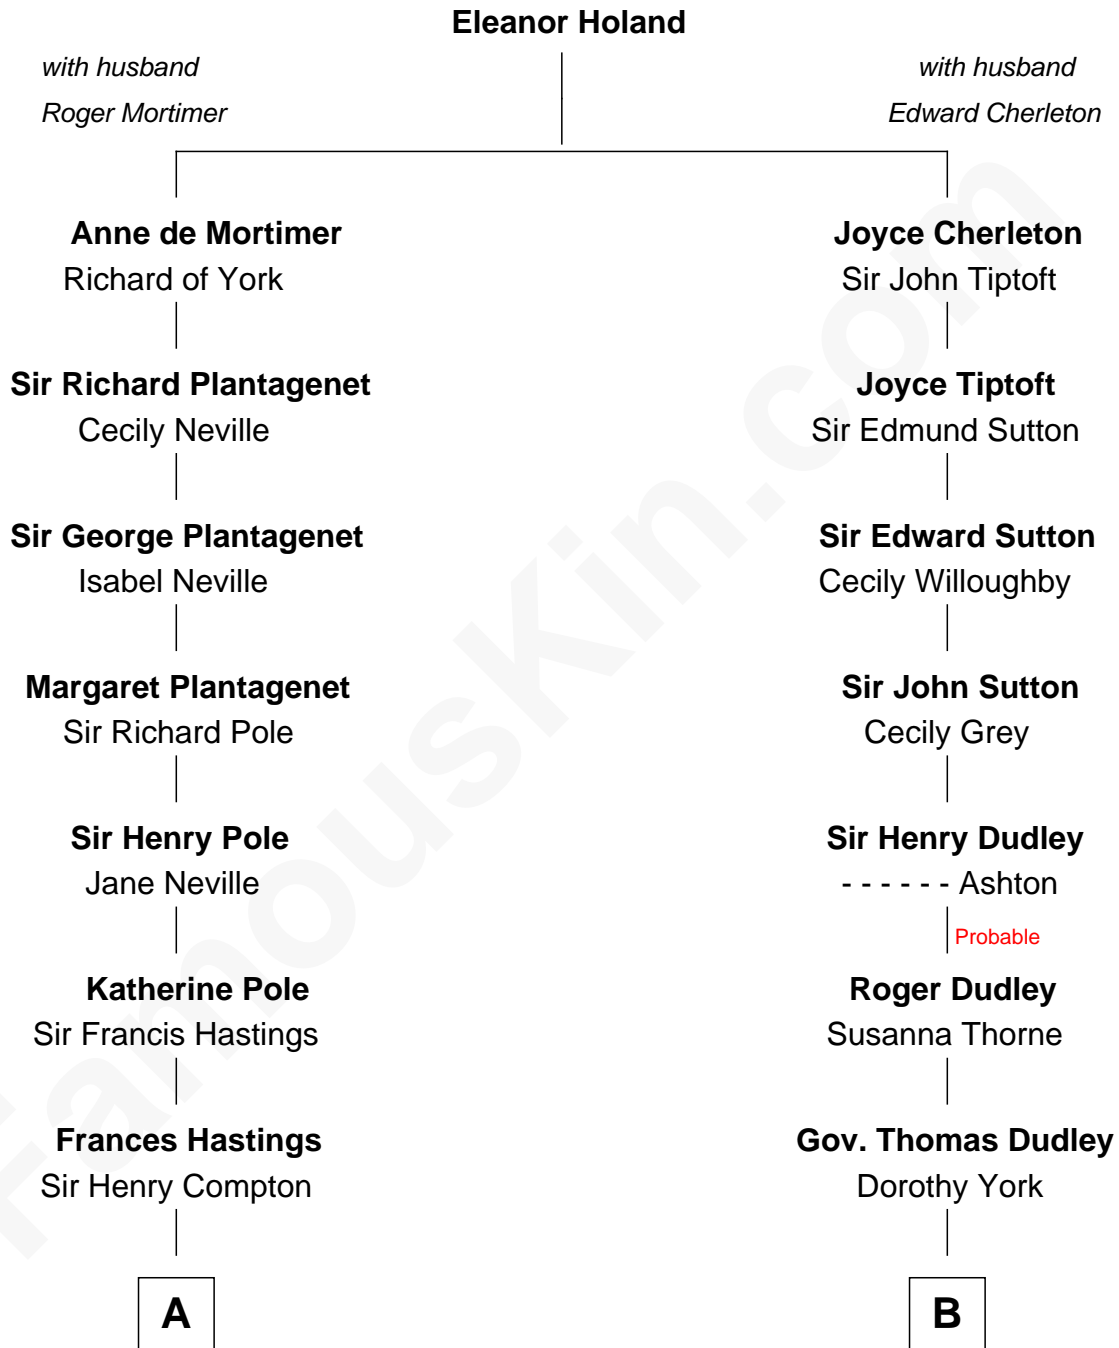

FamousKin.com Relationship Chart of

Prince Harry
Duke of Sussex

18th cousin 1 time removed of

Christopher Reeve
Movie Actor

C

Edward John Spencer
Frances Ruth Burke Roche

Princess Diana Frances Spencer
Charles III, King of the United Kingdom