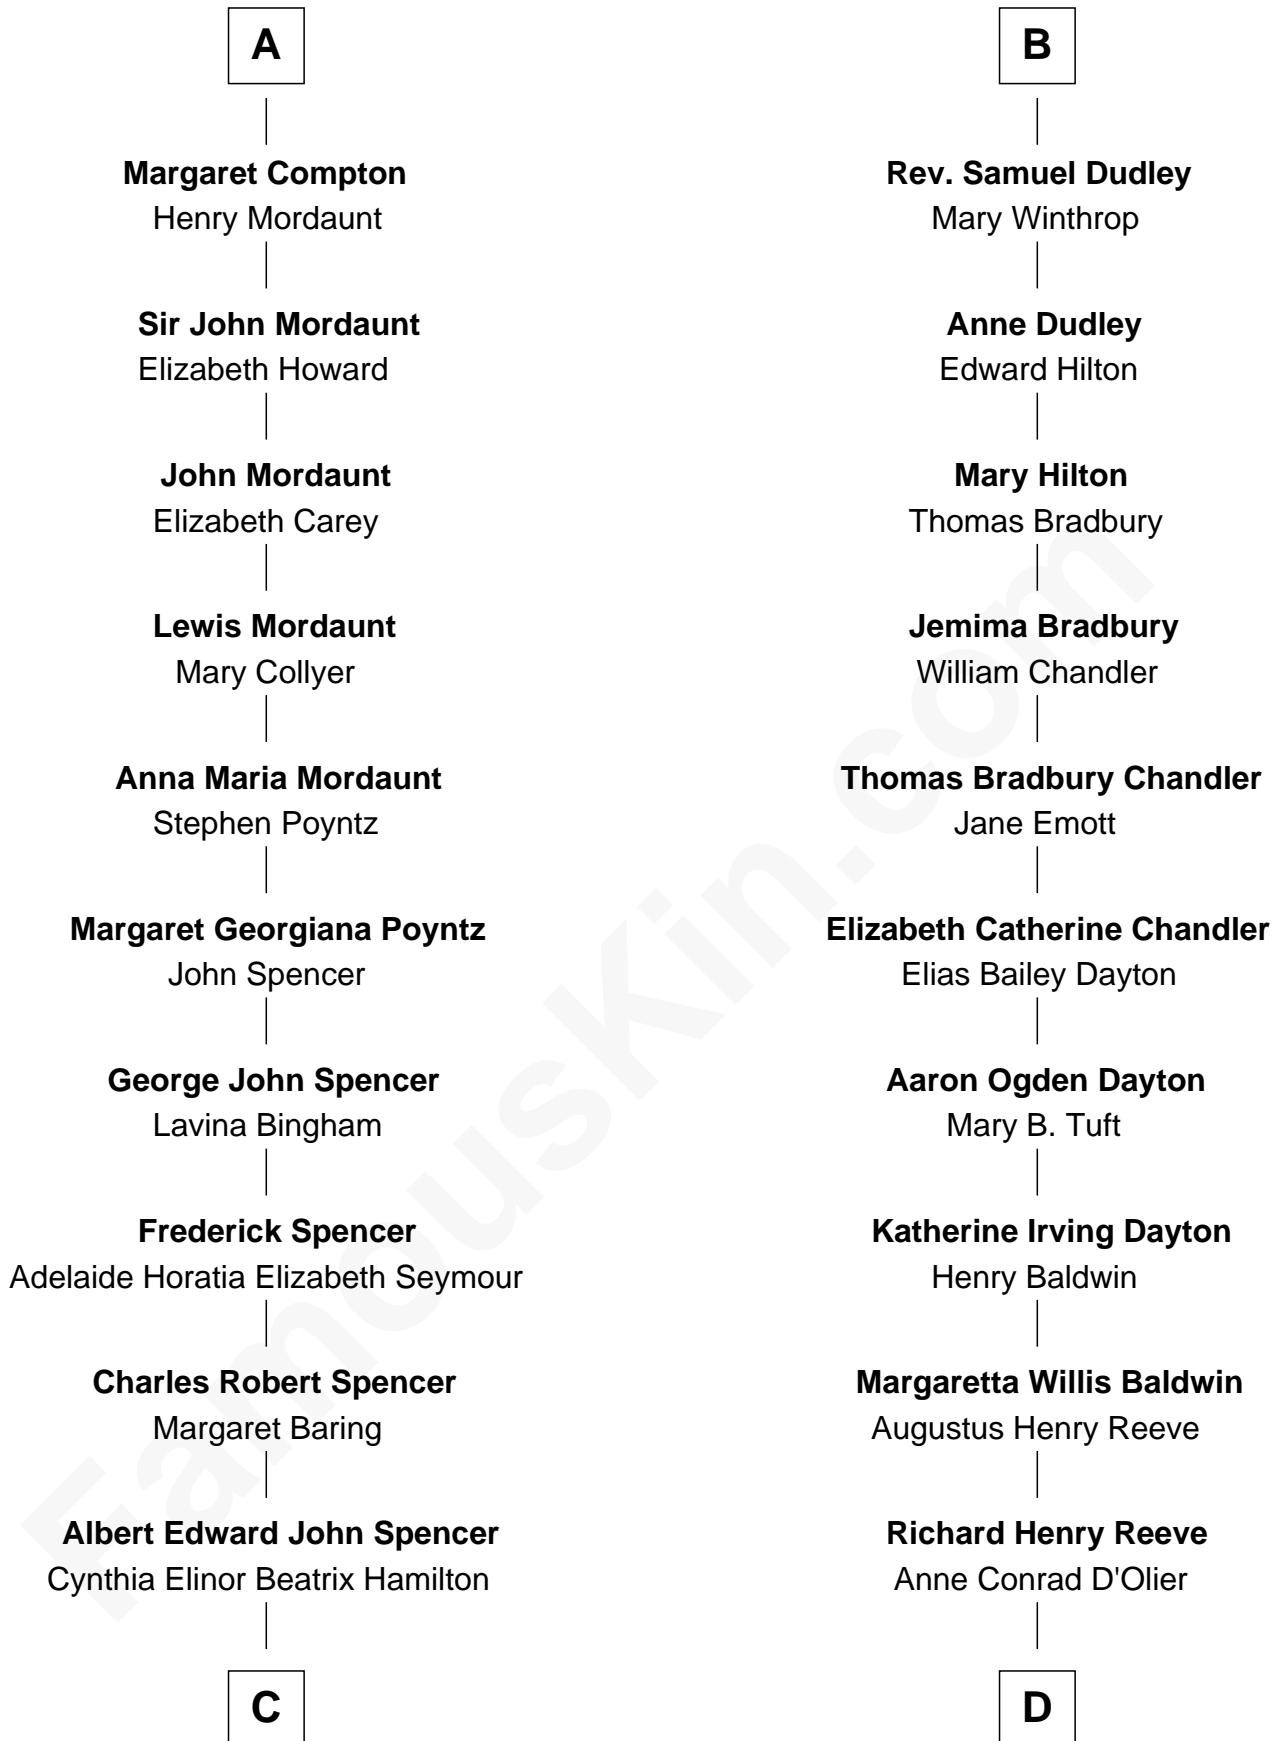

FamousKin.com Relationship Chart of

Prince Harry
Duke of Sussex

18th cousin 1 time removed of

Christopher Reeve
Movie Actor

C

Edward John Spencer
Frances Ruth Burke Roche

Princess Diana Frances Spencer
Charles III, King of the United Kingdom

Prince Harry
Duke of Sussex

D

Franklin D'Olier Reeve
Barbara Pitney Lamb

Christopher Reeve
Movie Actor

FamousKin.com