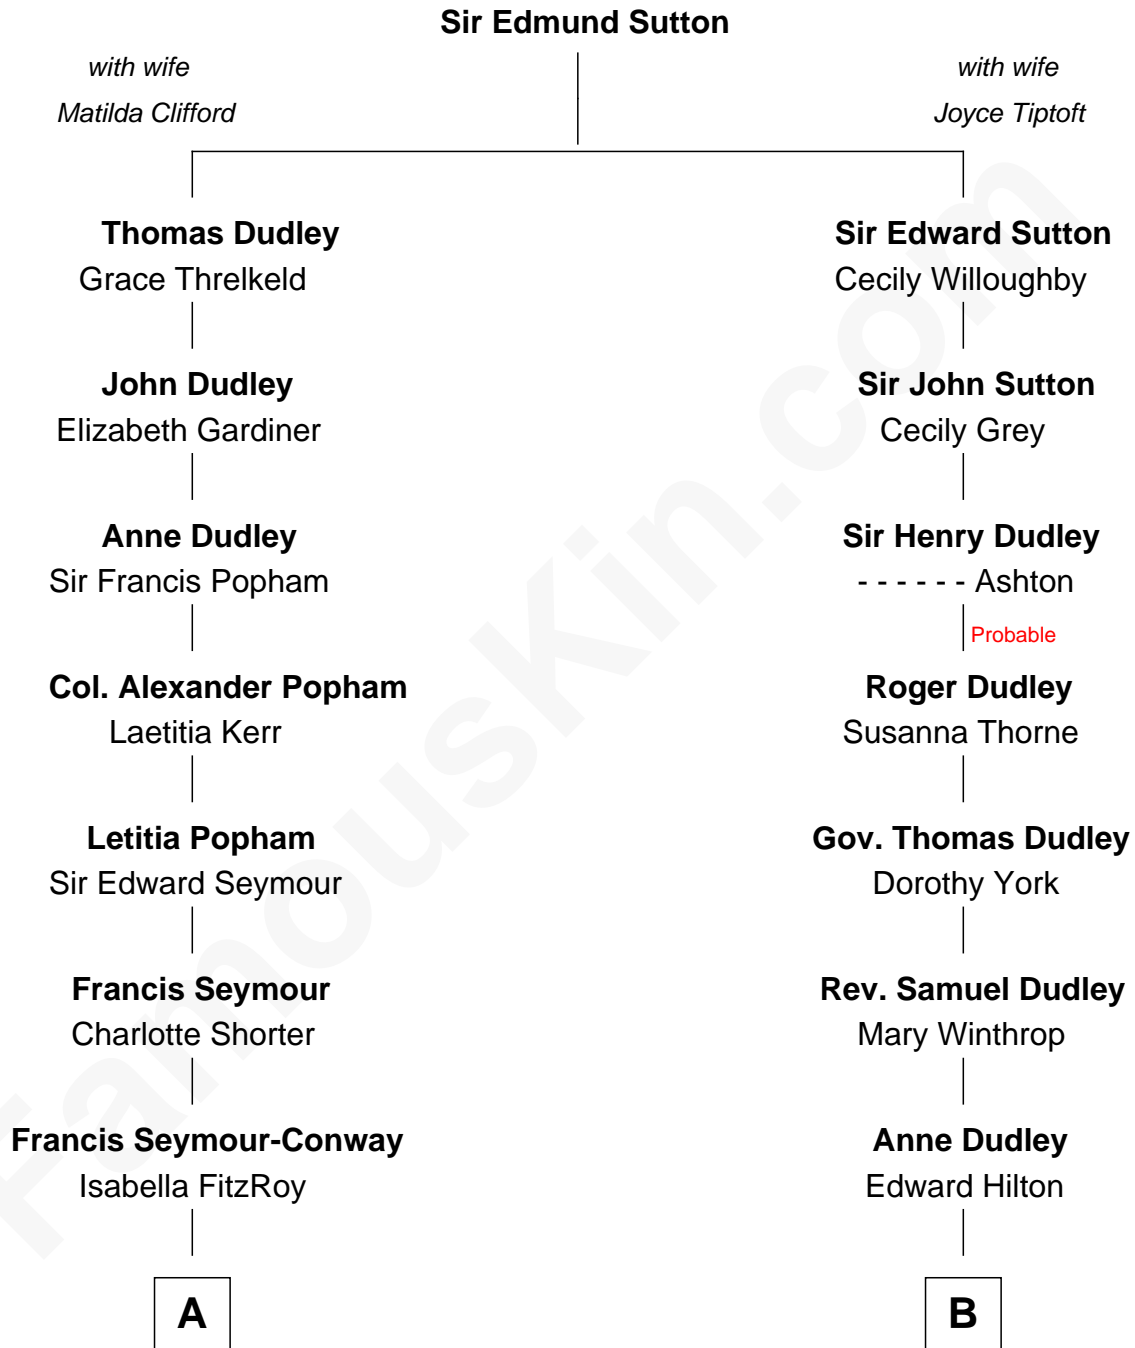

FamousKin.com
Relationship Chart of
Prince Harry
Duke of Sussex

14th cousin 2 times removed of
Christopher Reeve
Movie Actor

A

Hugh Seymour-Conway
Anne Horatia Waldegrave

Sir Horace Beauchamp Seymour
Elizabeth Malet Palk

Adelaide Horatia Elizabeth Seymour
Frederick Spencer

Charles Robert Spencer
Margaret Baring

Albert Edward John Spencer
Cynthia Elinor Beatrix Hamilton

Edward John Spencer
Frances Ruth Burke Roche

Princess Diana Frances Spencer
Charles III, King of the United Kingdom