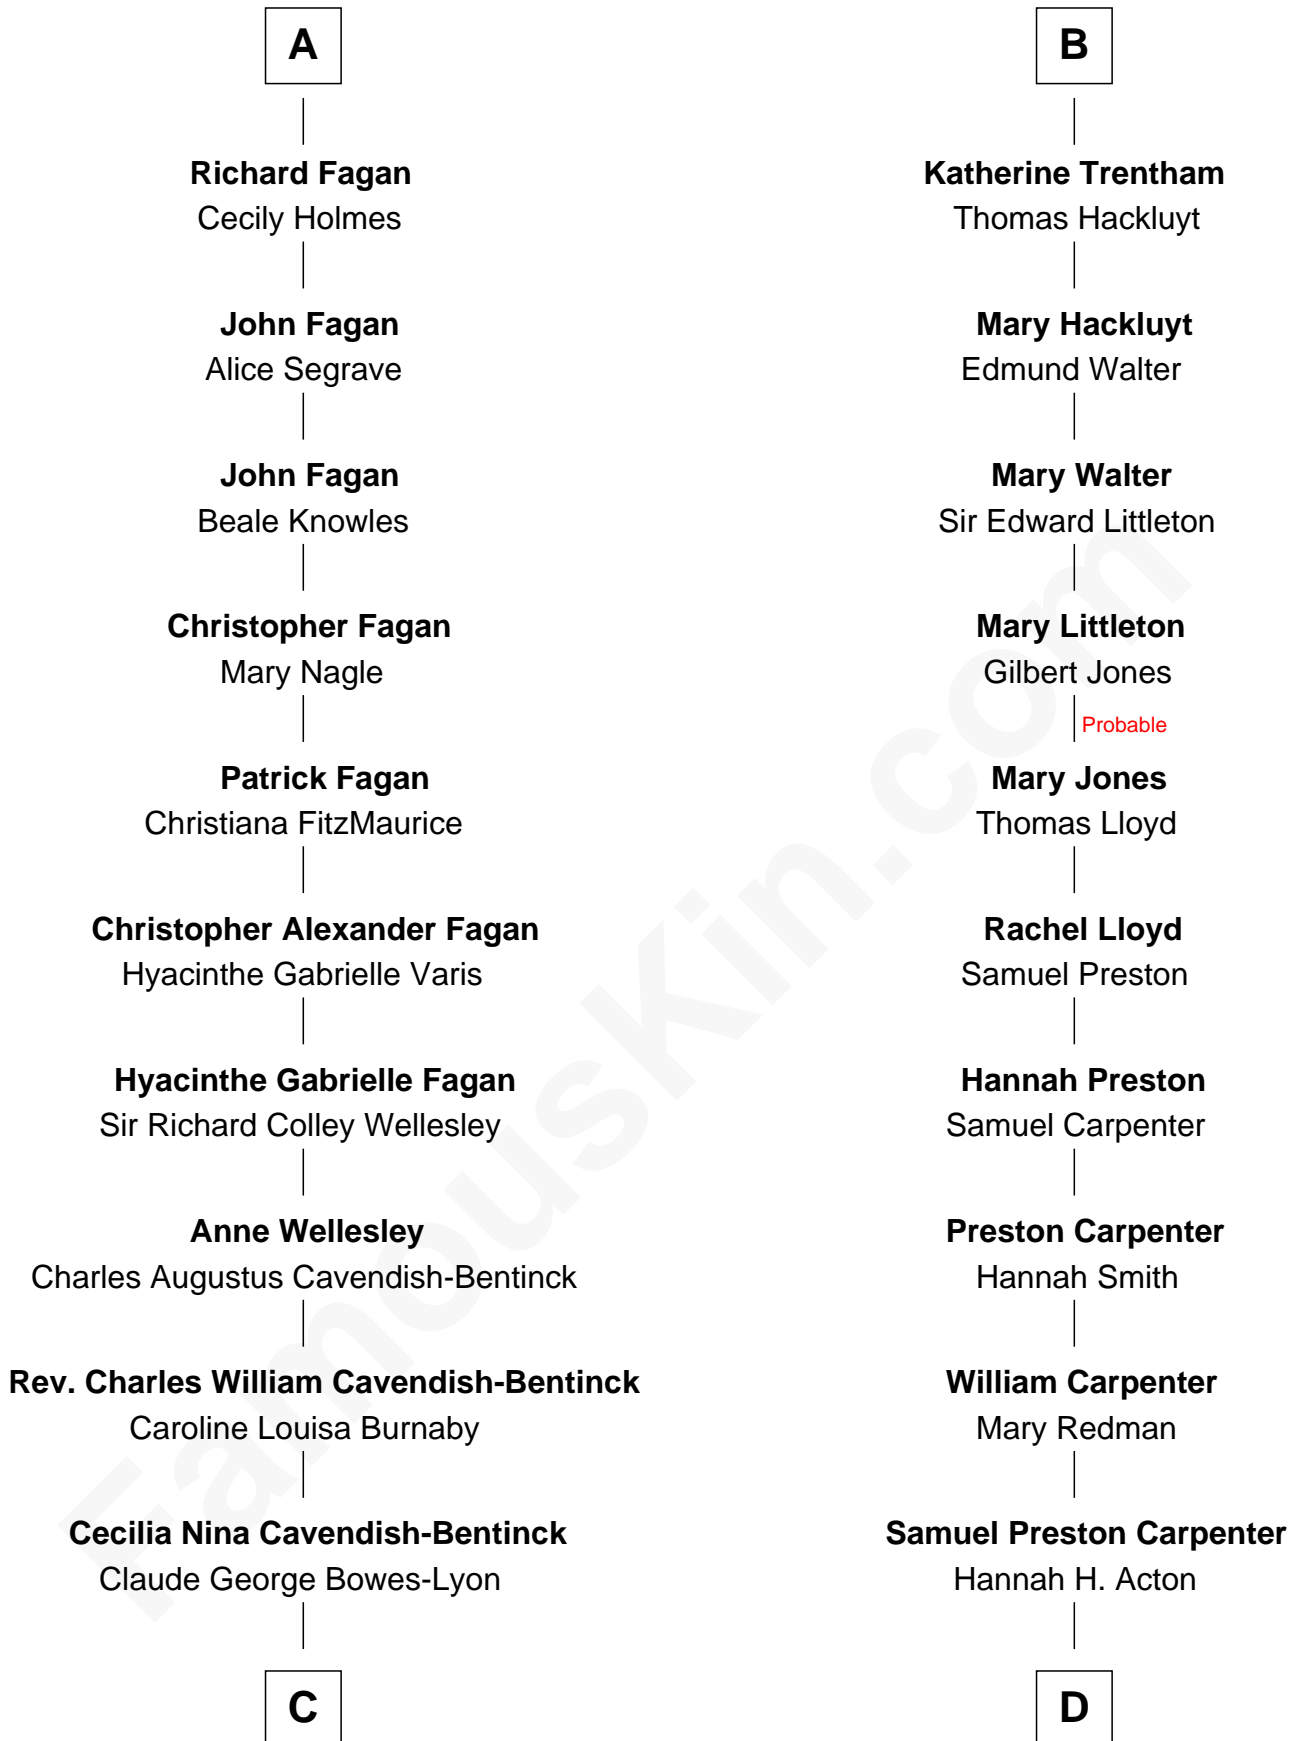

FamousKin.com Relationship Chart of

Prince Harry
Duke of Sussex

20th cousin 1 time removed of

Christopher Reeve
Movie Actor

John de Mowbray
Joan of Lancaster

John de Mowbray
Elizabeth de Segrave

John de Mowbray
Elizabeth de Segrave

Eleanor de Mowbray
John de Welles

Margaret Mowbray
Sir Reginald Lucy

Eudo de Welles
Maud de Greystoke

Sir Walter Lucy
Eleanor L'Arcedeckne

Sir William de Welles
Anne Barnewall

Eleanor Lucy
Sir Thomas Hopton

Ismay de Welles
Thomas Nangle

Elizabeth Hopton
Sir Roger Corbet

John Nangle
Eleanor Dowdall

Sir Richard Corbet
Elizabeth Devereux

Amy Nangle
Thomas Fagan

Elizabeth Corbet
Thomas Trentham

A

B

C

Elizabeth Bowes-Lyon

George VI, King of the United Kingdom

Elizabeth II, Queen of the United Kingdom

Prince Philip of Edinburgh

Charles III, King of the United Kingdom

Princess Diana Frances Spencer

Prince Harry