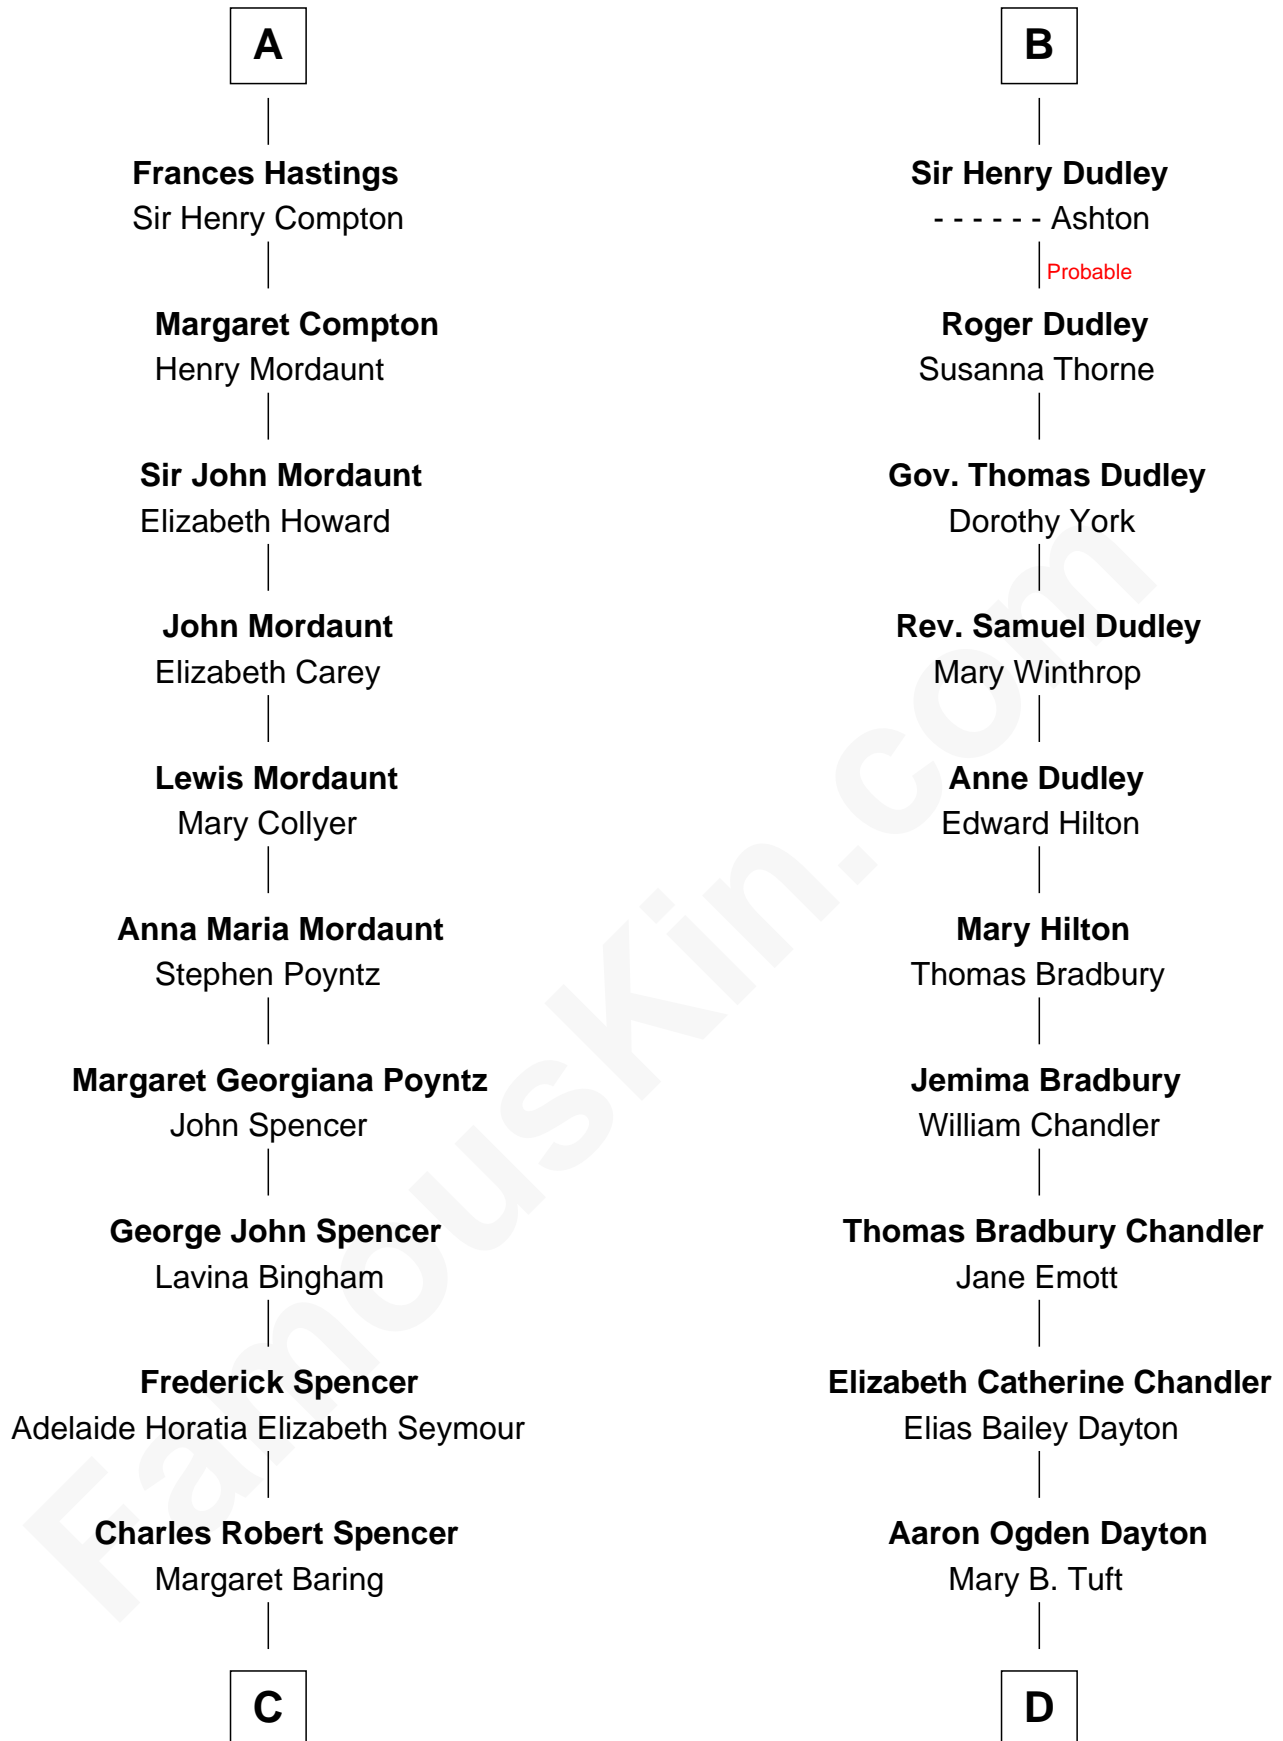

FamousKin.com Relationship Chart of

Prince Harry
Duke of Sussex

20th cousin 1 time removed of

Christopher Reeve
Movie Actor

C

Albert Edward John Spencer

Cynthia Elinor Beatrix Hamilton

Edward John Spencer

Frances Ruth Burke Roche

Princess Diana Frances Spencer

Charles III, King of the United Kingdom

Prince Harry

Duke of Sussex

D

Katherine Irving Dayton

Henry Baldwin