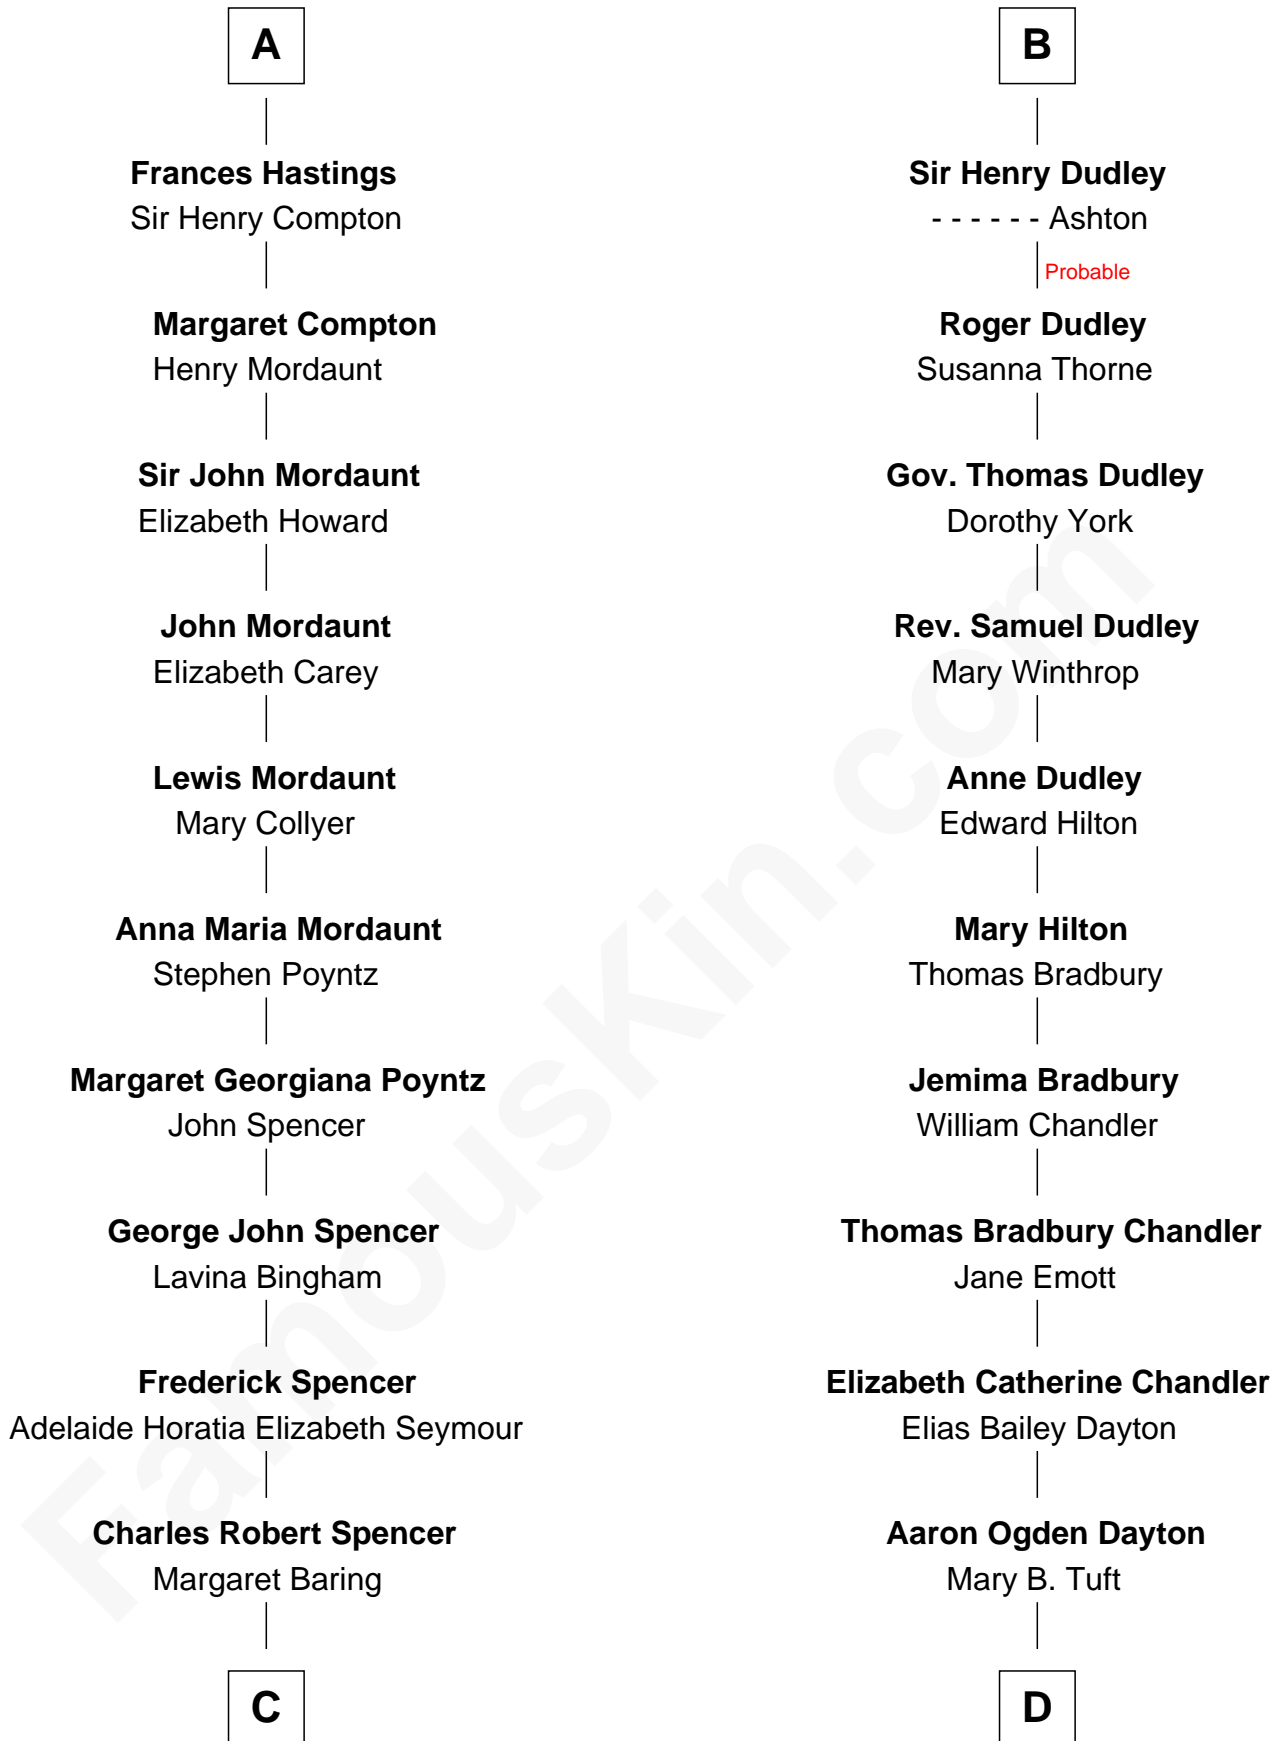

FamousKin.com Relationship Chart of

Prince Harry
Duke of Sussex

20th cousin 1 time removed of

Christopher Reeve
Movie Actor

Sir Ranulph de Neville
Euphemia de Clavinging

C

Albert Edward John Spencer
Cynthia Elinor Beatrix Hamilton

Edward John Spencer
Frances Ruth Burke Roche

Princess Diana Frances Spencer
Charles III, King of the United Kingdom

Prince Harry
Duke of Sussex

D

Katherine Irving Dayton
Henry Baldwin

Margaretta Willis Baldwin
Augustus Henry Reeve