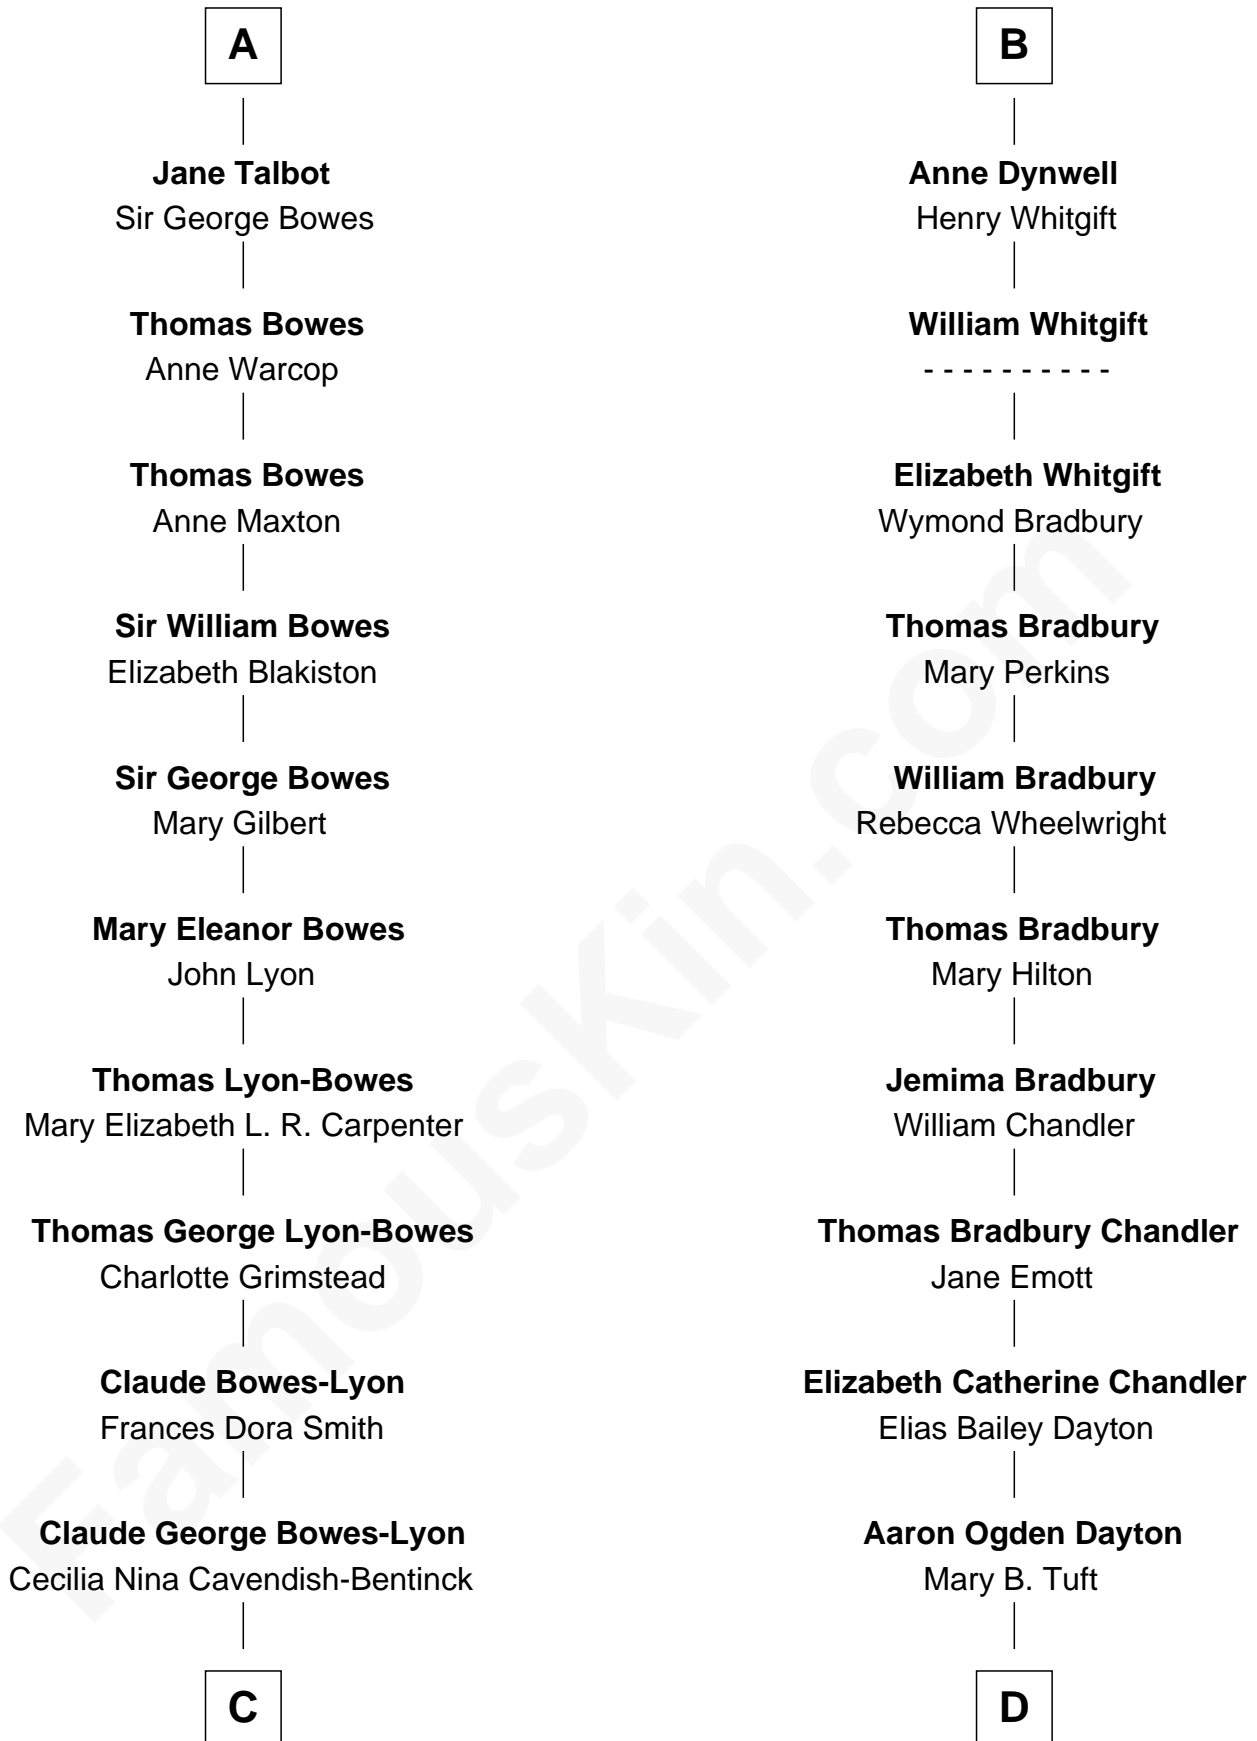

# FamousKin.com Relationship Chart of

**Prince Harry**  
*Duke of Sussex*

20th cousin 1 time removed of

**Christopher Reeve**  
*Movie Actor*

**Sir William de Ros**  
Margery de Badlesmere

**C**

**Elizabeth Bowes-Lyon**

George VI, King of the United Kingdom

**Elizabeth II, Queen of the United Kingdom**

Prince Philip of Edinburgh

**Charles III, King of the United Kingdom**

Princess Diana Frances Spencer

**Prince Harry**

*Duke of Sussex*