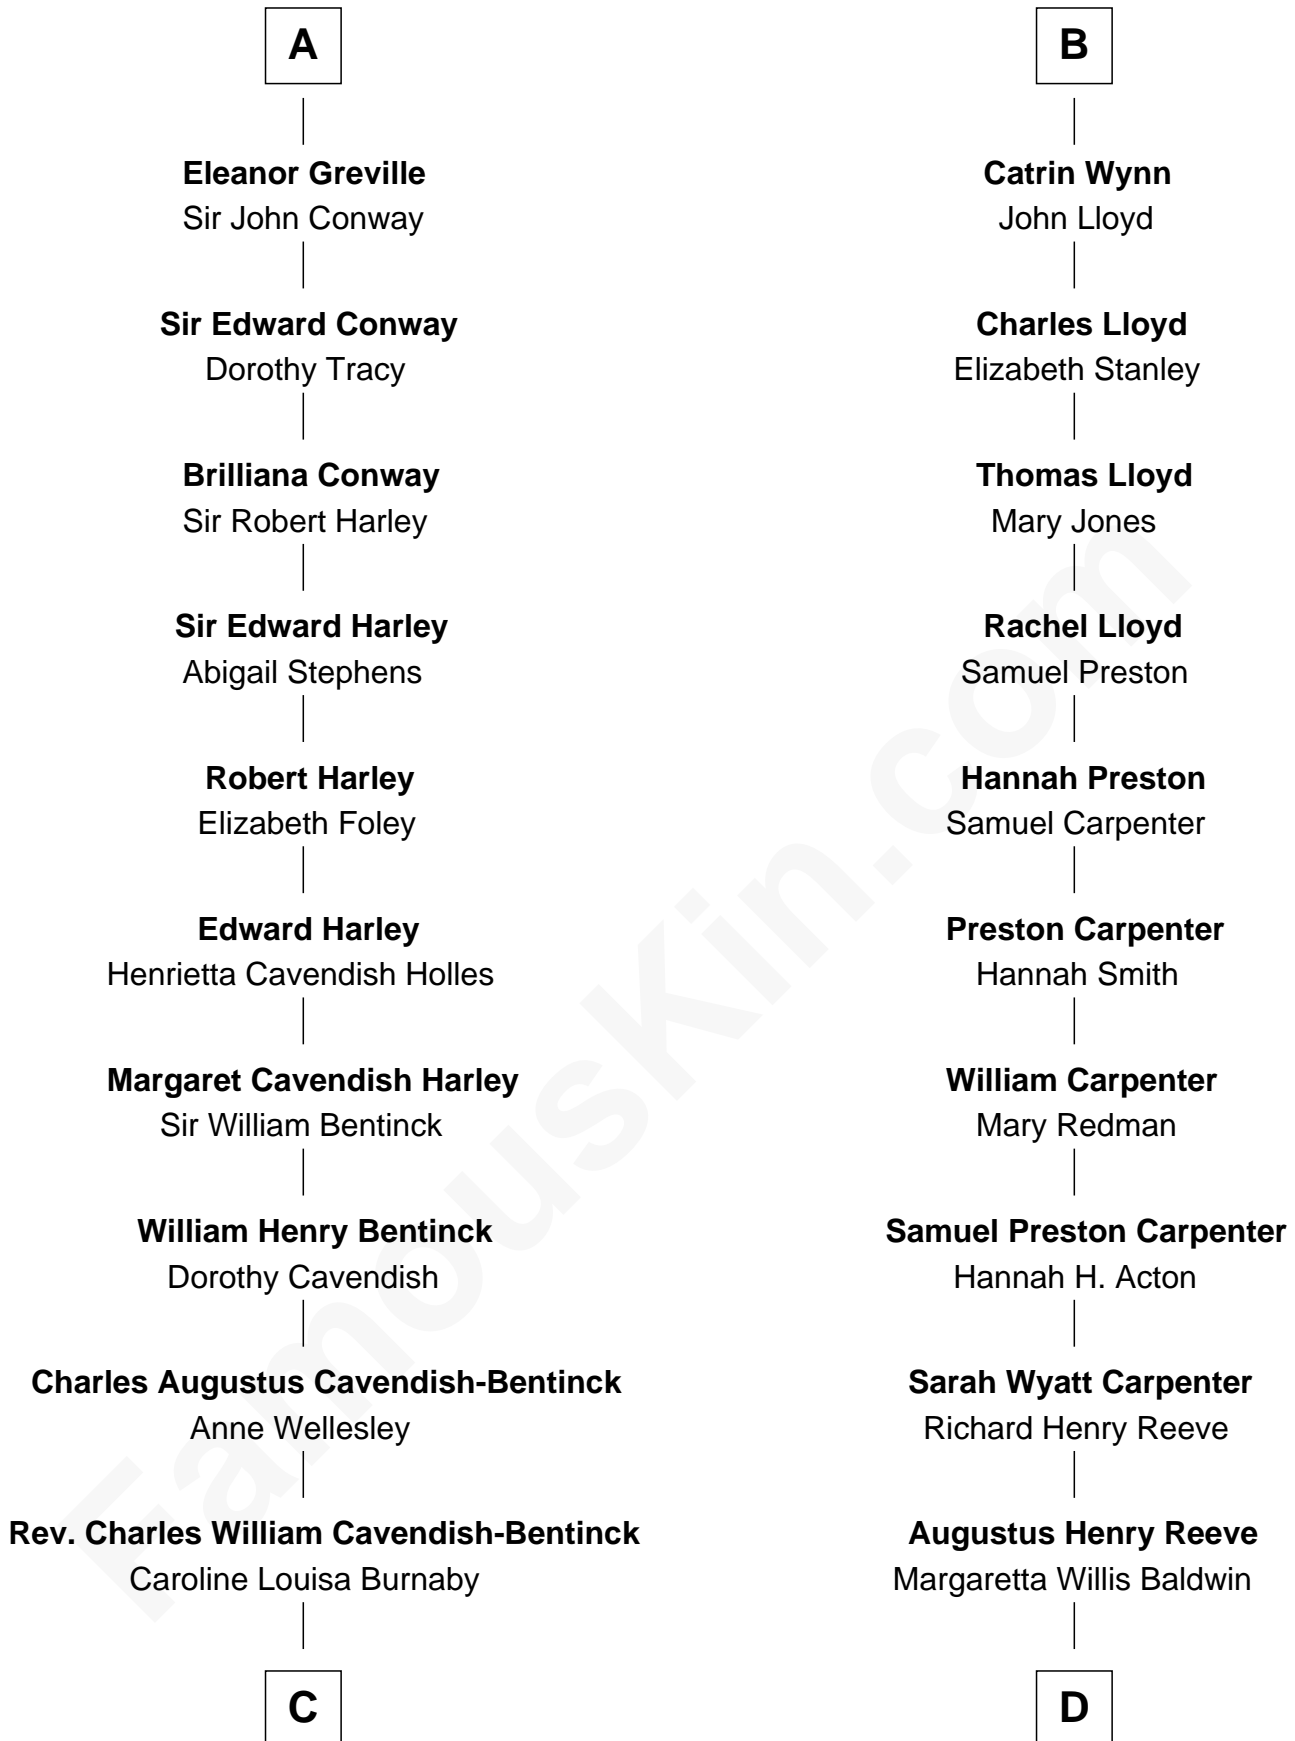

FamousKin.com Relationship Chart of

Prince Harry
Duke of Sussex

19th cousin 2 times removed of

Christopher Reeve
Movie Actor

Humphrey de Bohun
Joan Fitzalan

Eleanor de Bohun
Sir Thomas Plantagenet

Anne Plantagenet
Sir William Bourchier

Sir John Bourchier
Margaret Berners

Joan Bourchier
Sir Henry Neville

Sir Richard Neville
Anne Stafford

Margaret Neville
Edward Willoughby

Elizabeth Willoughby
Sir Fulk Greville

A

Mary de Bohun
Henry IV, King of England

Humphrey Plantagenet

Antigone Plantagenet
Henry Grey

Elizabeth Grey
Sir Roger Kynaston

Humphrey Kynaston
Elsbeth ferch Maredudd

Margaret Kynaston
John ap Ieuan ab Owain

Humphrey Wynn
Mawd ferch Oliver

B

C

Cecilia Nina Cavendish-Bentinck

Claude George Bowes-Lyon

Elizabeth Bowes-Lyon

George VI, King of the United Kingdom

Elizabeth II, Queen of the United Kingdom

Prince Philip of Edinburgh

Charles III, King of the United Kingdom