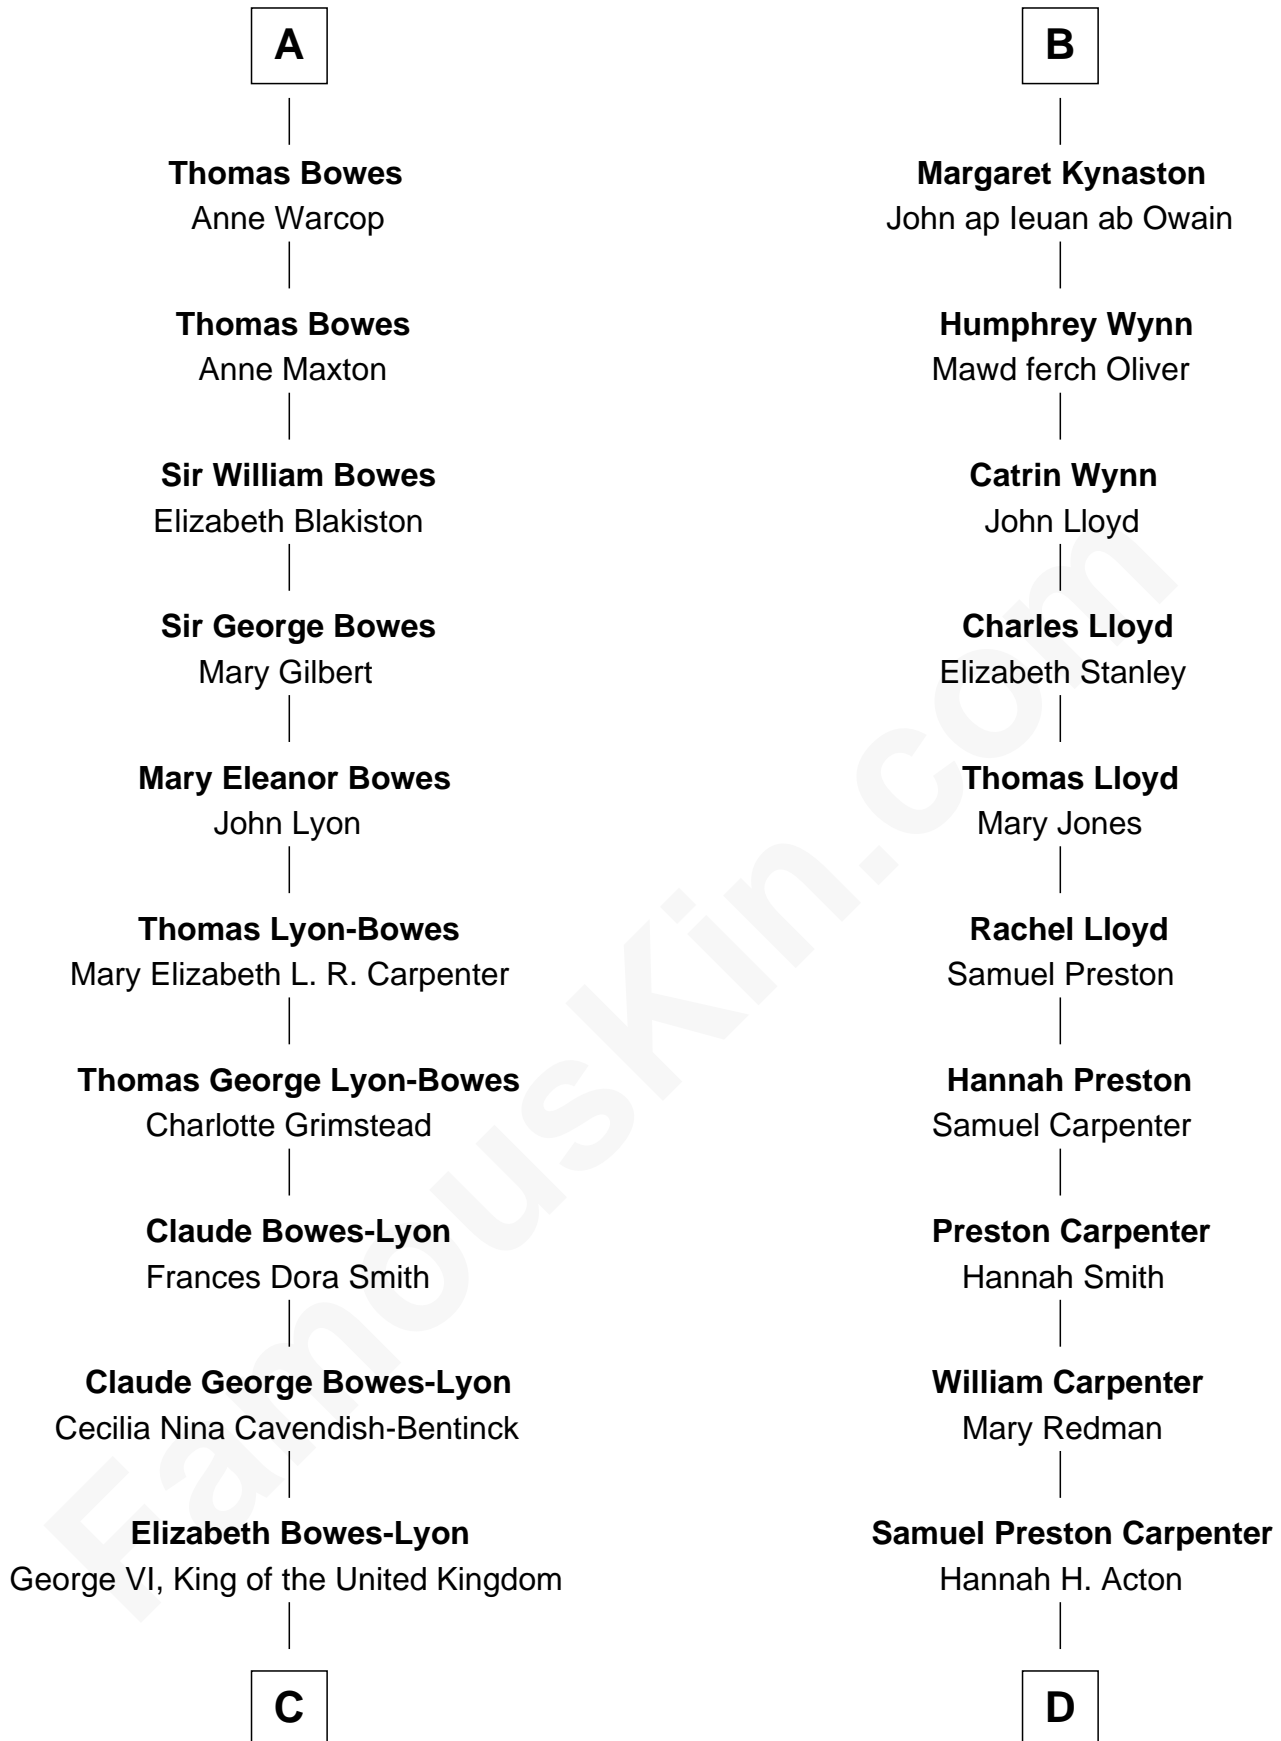

FamousKin.com Relationship Chart of

Prince Harry
Duke of Sussex

19th cousin 2 times removed of

Christopher Reeve
Movie Actor

Edmund Fitzalan
Alice de Warenne

Aline Fitzalan
Sir Roger le Strange

Lucy le Strange
Sir William Willoughby

Margery Willoughby
Sir William FitzHugh

Maud FitzHugh
Sir William Bowes

Sir Ralph Bowes
Margery Conyers

Richard Bowes
Elizabeth Aske

Sir George Bowes
Jane Talbot

A

Richard Fitzalan
Eleanor Plantagenet

Joan Fitzalan
Humphrey de Bohun

Mary de Bohun
Henry IV, King of England

Humphrey Plantagenet

Antigone Plantagenet
Henry Grey

Elizabeth Grey
Sir Roger Kynaston

Humphrey Kynaston
Elsbeth ferch Maredudd

B

C

Elizabeth II, Queen of the United Kingdom