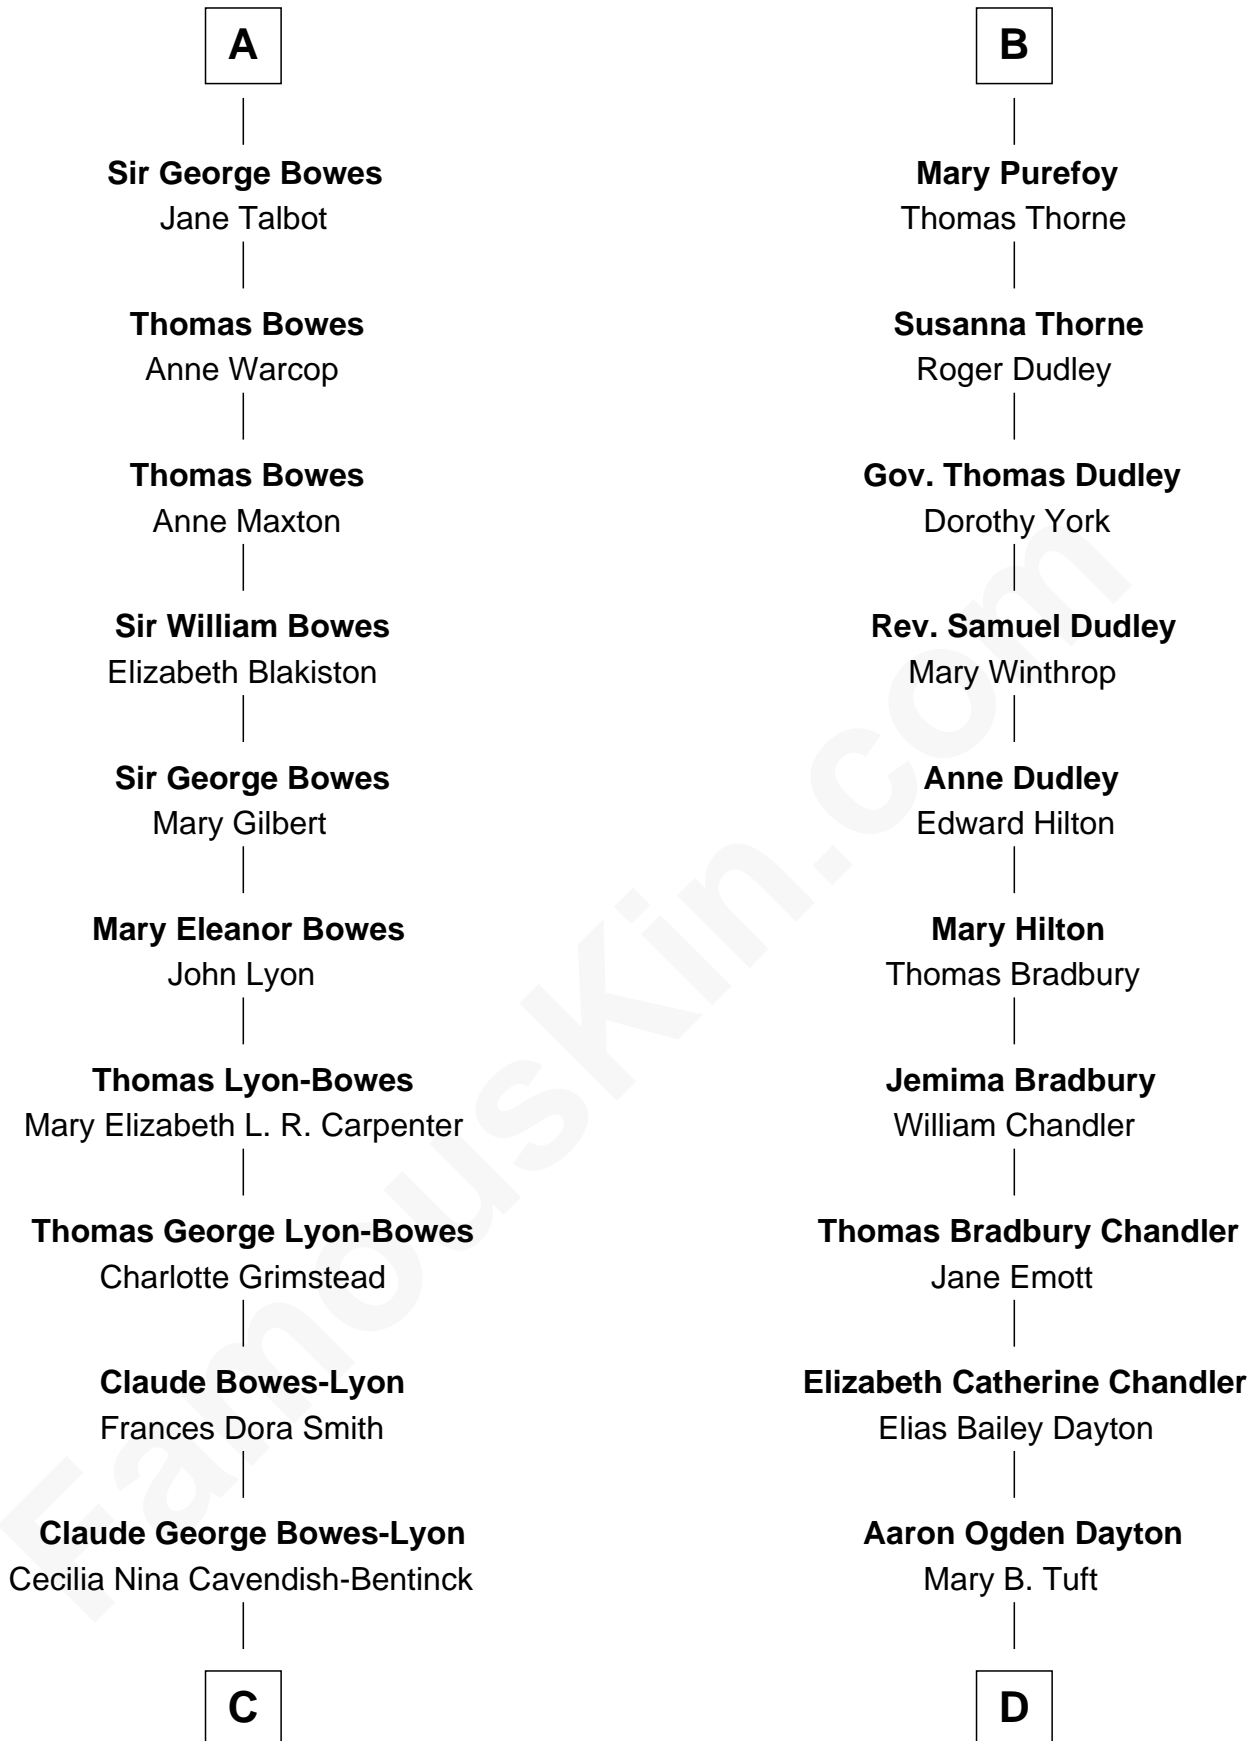

FamousKin.com Relationship Chart of

Prince Harry
Duke of Sussex

20th cousin 1 time removed of

Christopher Reeve
Movie Actor

Sir John Marmion
Maud de Furnival

C

Elizabeth Bowes-Lyon

George VI, King of the United Kingdom

Elizabeth II, Queen of the United Kingdom

Prince Philip of Edinburgh

Charles III, King of the United Kingdom

Princess Diana Frances Spencer

Prince Harry

Duke of Sussex

D

Katherine Irving Dayton