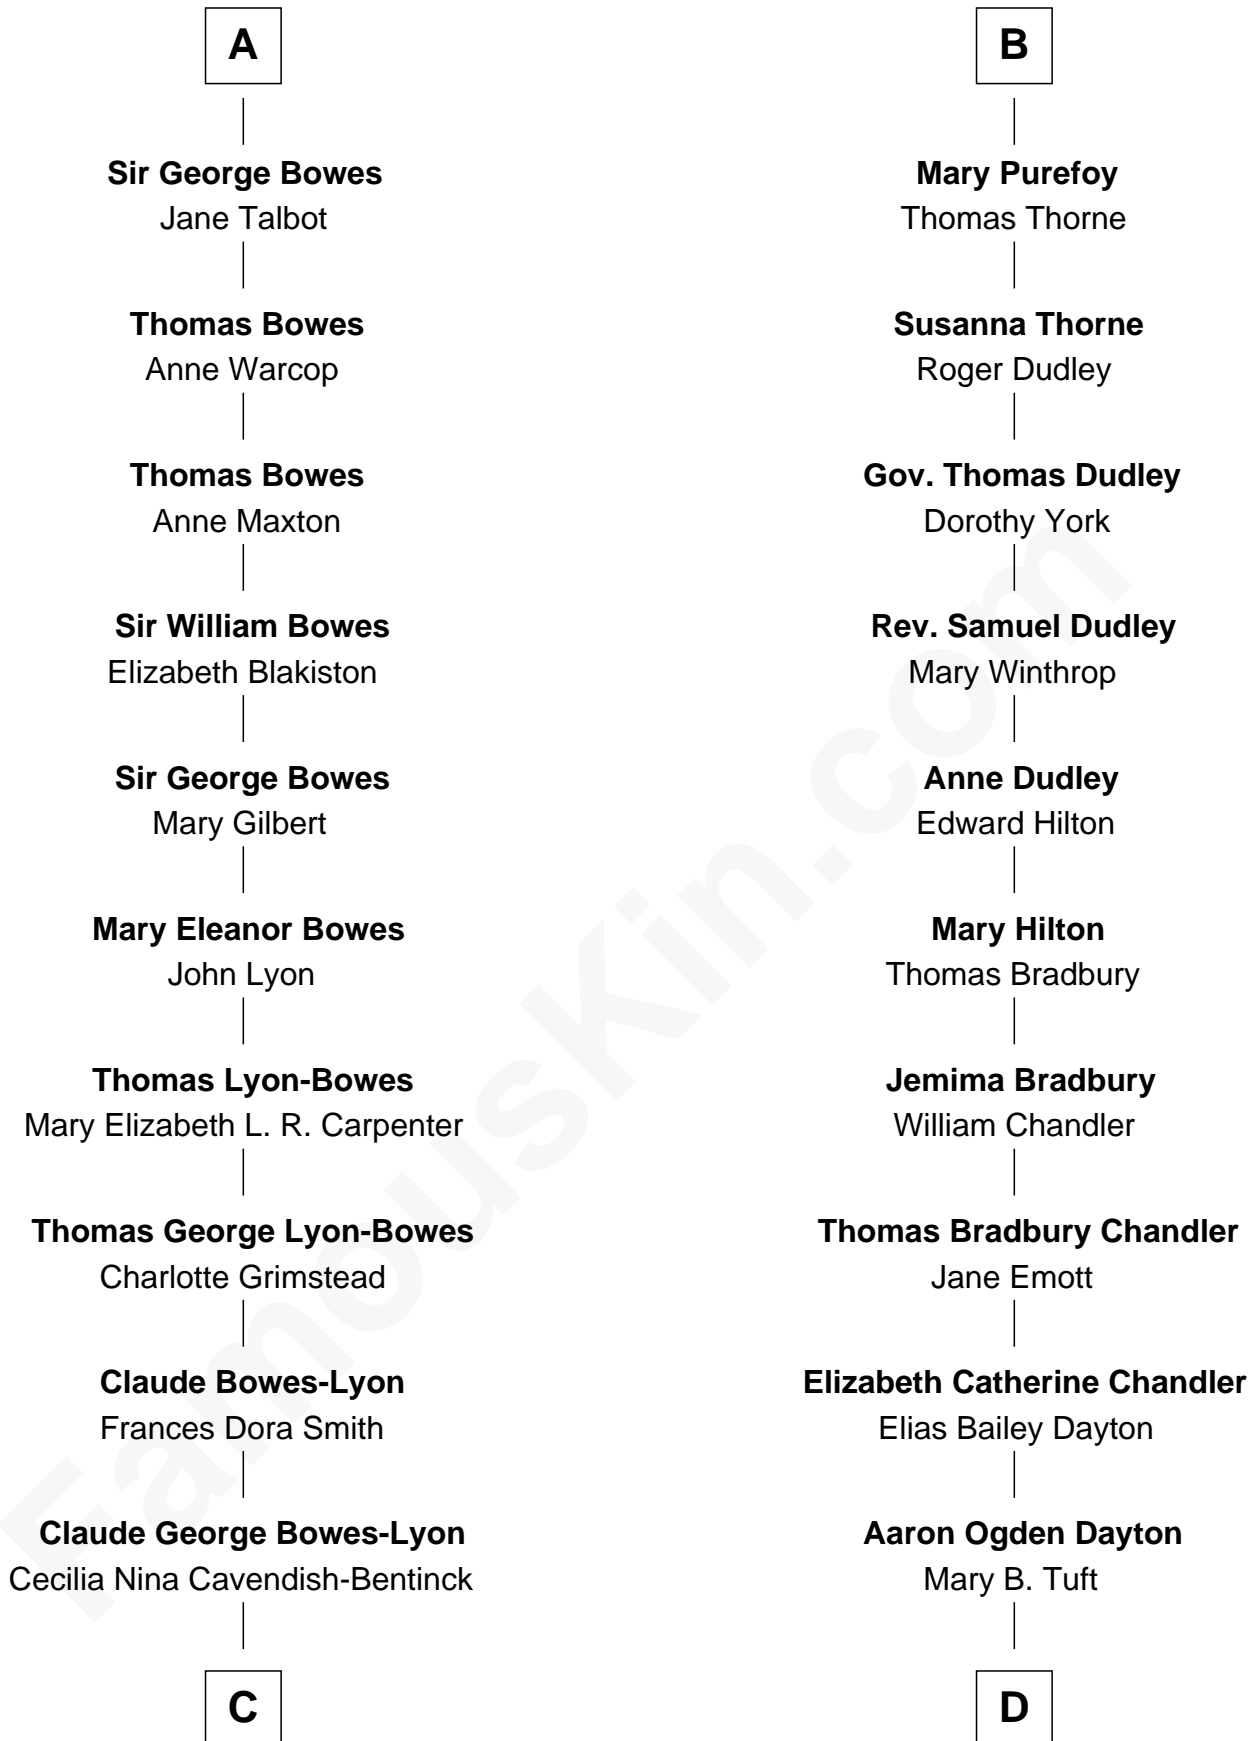

FamousKin.com Relationship Chart of

Prince Harry
Duke of Sussex

20th cousin 1 time removed of

Christopher Reeve
Movie Actor

Sir John de Grey
Margaret de Oddingseles

C

Elizabeth Bowes-Lyon

George VI, King of the United Kingdom

Elizabeth II, Queen of the United Kingdom

Prince Philip of Edinburgh

Charles III, King of the United Kingdom

Princess Diana Frances Spencer

Prince Harry

Duke of Sussex

D

Katherine Irving Dayton