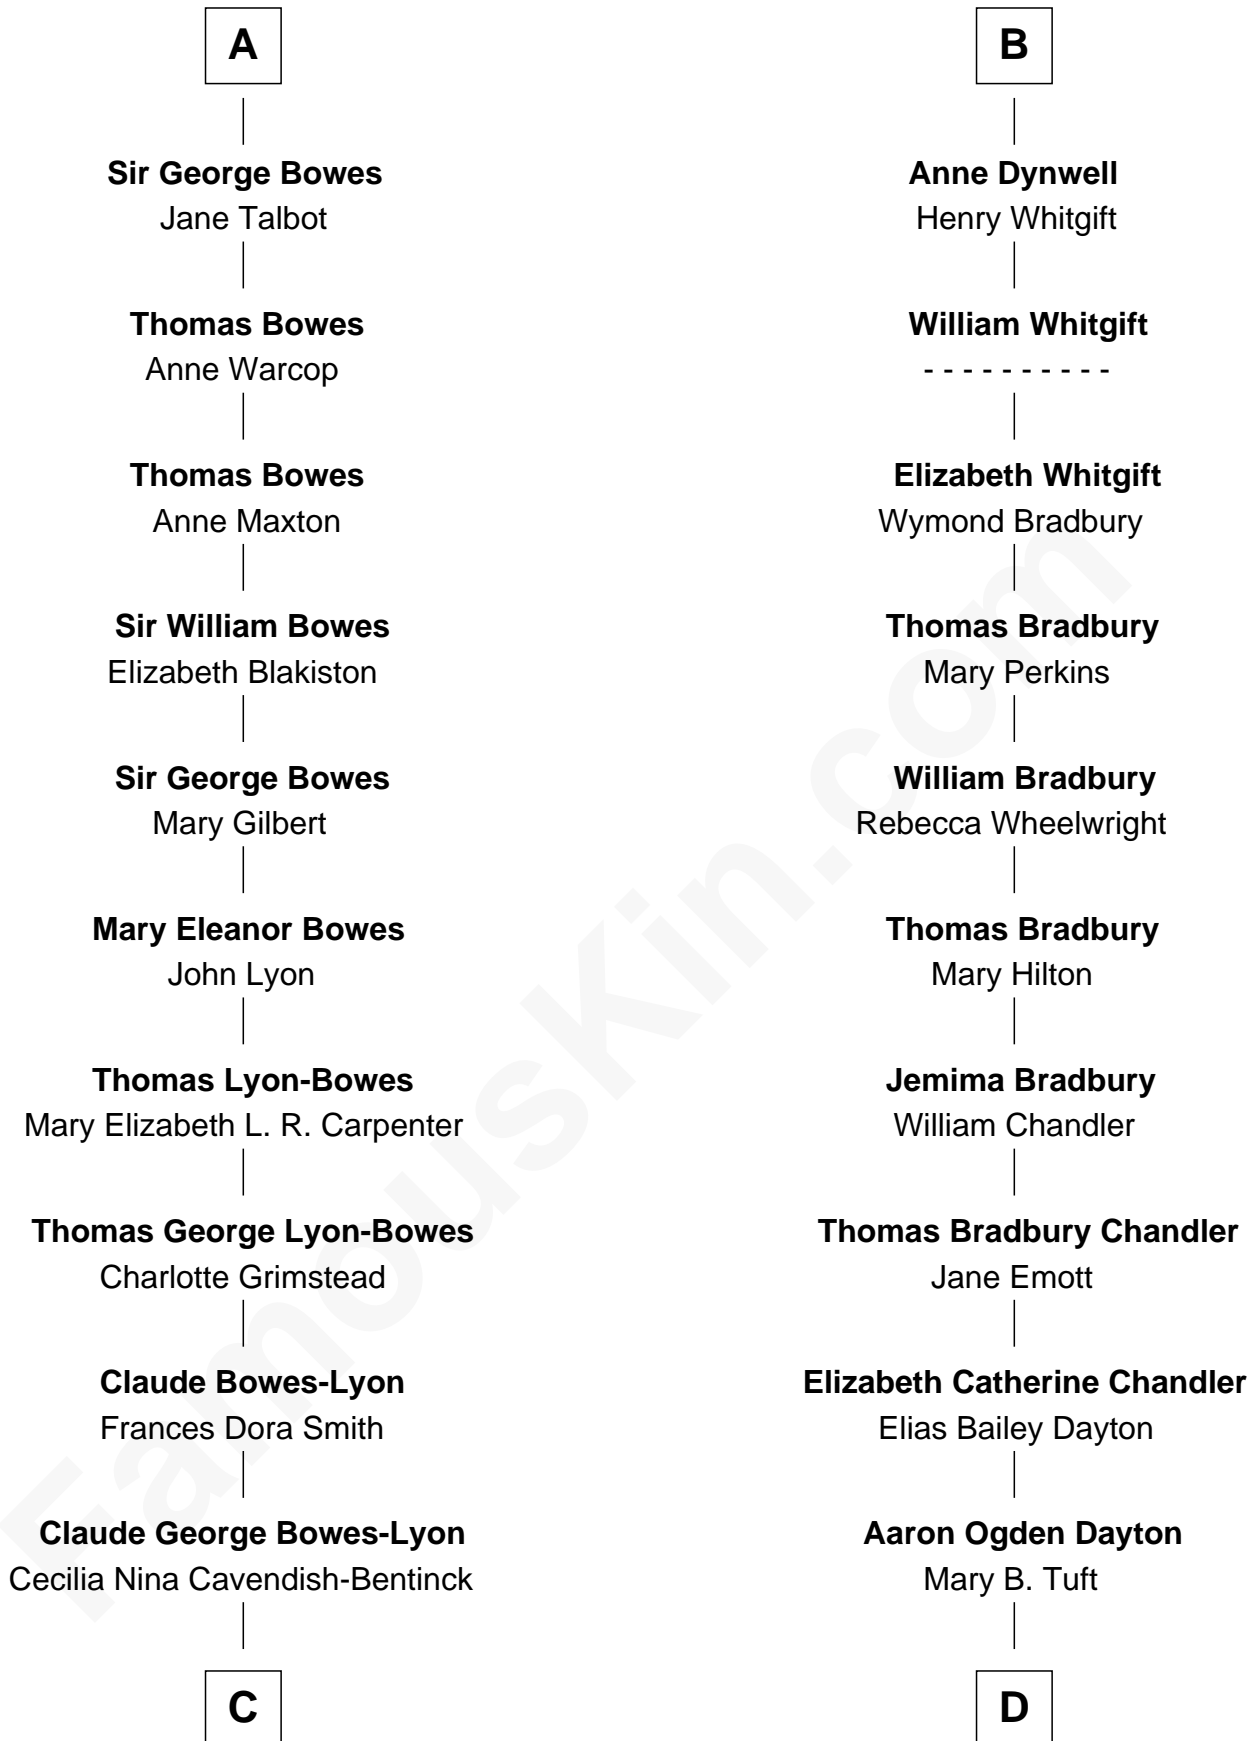

FamousKin.com Relationship Chart of

Prince Harry
Duke of Sussex

20th cousin 1 time removed of

Christopher Reeve
Movie Actor

Sir Geoffrey le Scrope
Ivetta de Ros

C

Elizabeth Bowes-Lyon

George VI, King of the United Kingdom

Elizabeth II, Queen of the United Kingdom

Prince Philip of Edinburgh

Charles III, King of the United Kingdom

Princess Diana Frances Spencer

Prince Harry

Duke of Sussex

D

Katherine Irving Dayton