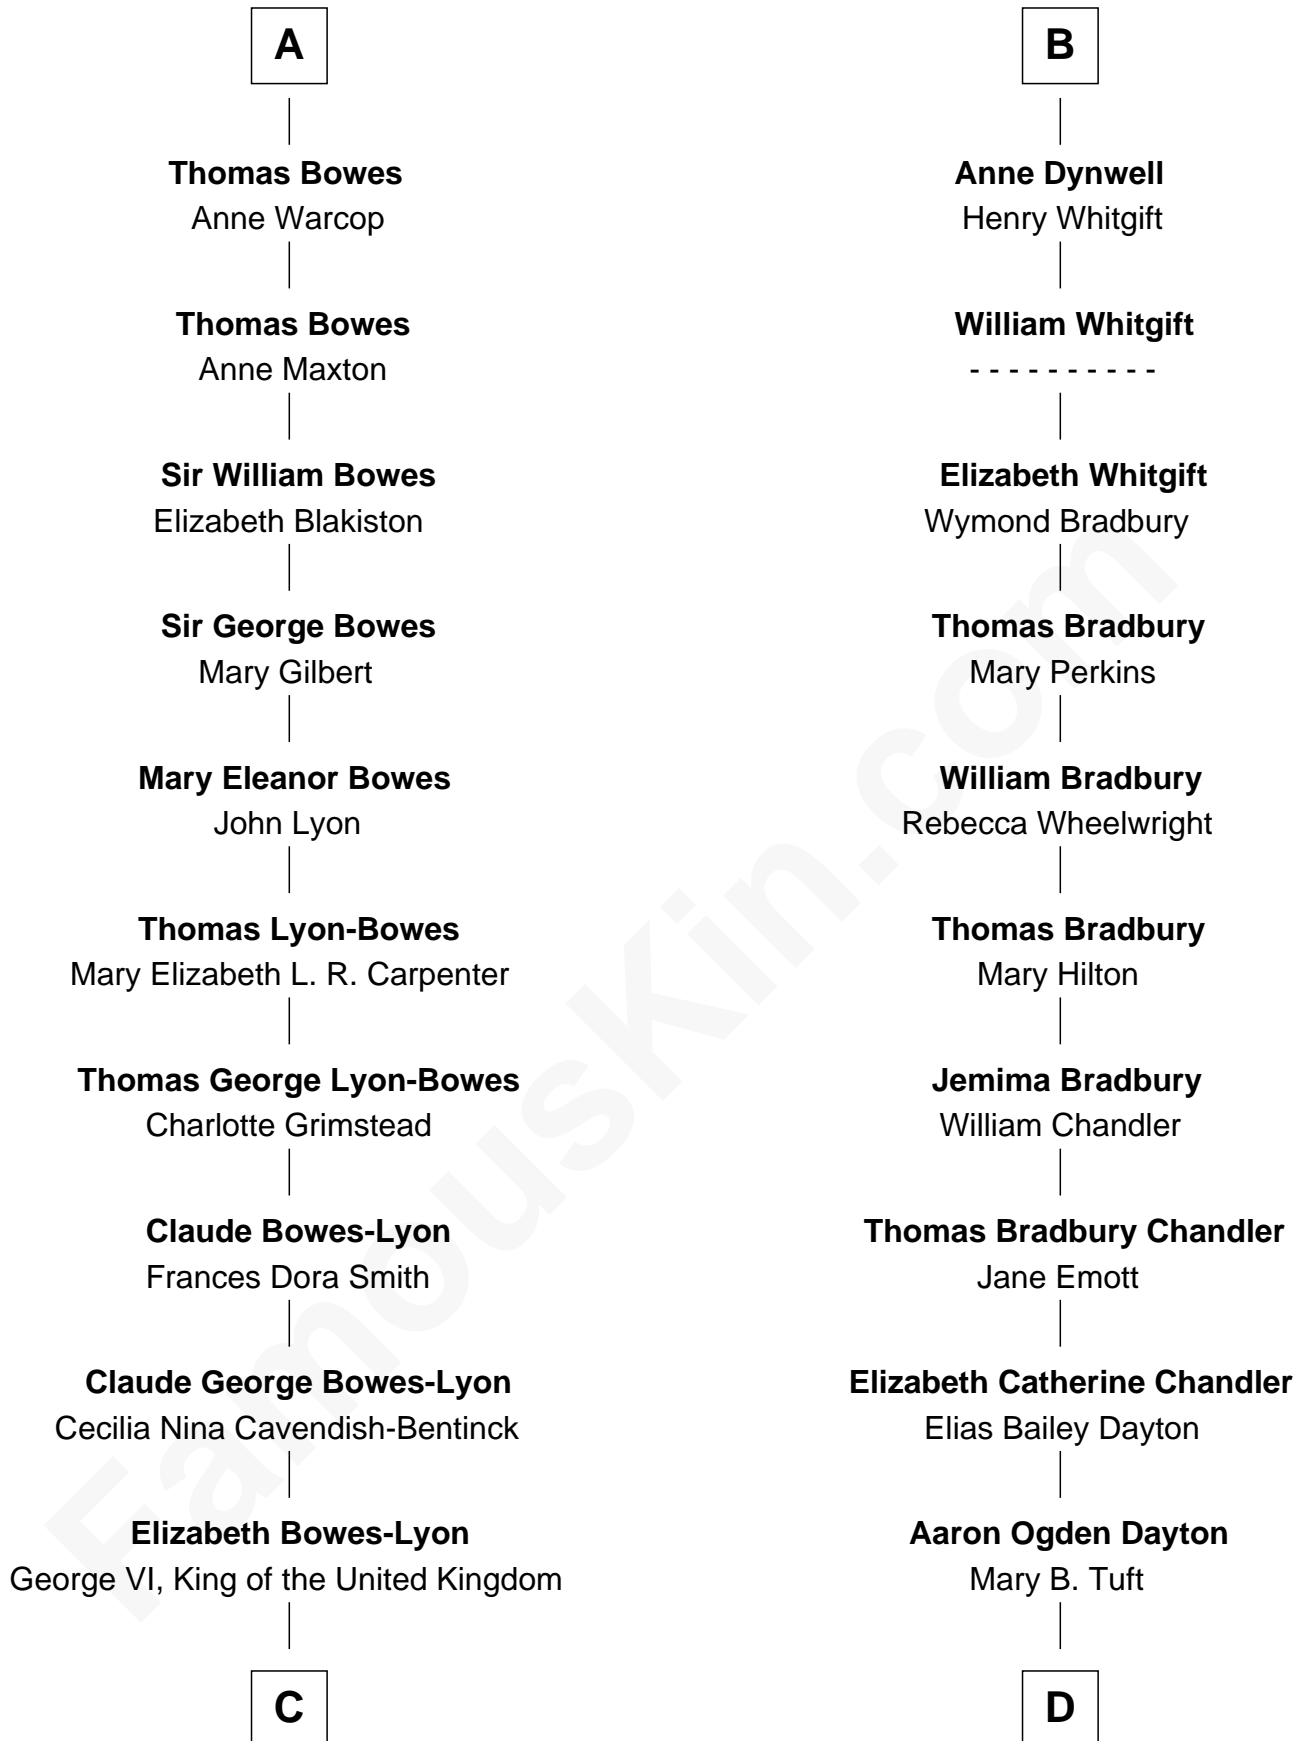

# FamousKin.com Relationship Chart of

**Prince Harry**  
*Duke of Sussex*

19th cousin 2 times removed of

**Christopher Reeve**  
*Movie Actor*

**Sir Ralph de Greystoke**  
Alice de Audley

**Sir William de Greystoke**  
Joan FitzHenry

**Sir Ralph de Greystoke**  
Katherine de Clifford

**Joan de Greystoke**  
Sir William Bowes

**Sir William Bowes**  
Maud FitzHugh

**Sir Ralph Bowes**  
Margery Conyers

**Richard Bowes**  
Elizabeth Aske

**Sir George Bowes**  
Jane Talbot

**A**

**Sir William de Greystoke**  
Joan FitzHenry

**Sir Ralph de Greystoke**  
Katherine de Clifford

**Maud de Greystoke**  
Eudo de Welles

**Sir Lionel de Welles**  
Joan de Waterton

**Margaret de Welles**  
Sir Thomas Dymoke

**Jane Dymoke**  
John Fulnetby

**Katherine Fulnetby**  
William Dynwell

**B**

**C**

**Elizabeth II, Queen of the United Kingdom**

Prince Philip of Edinburgh

**Charles III, King of the United Kingdom**

Princess Diana Frances Spencer