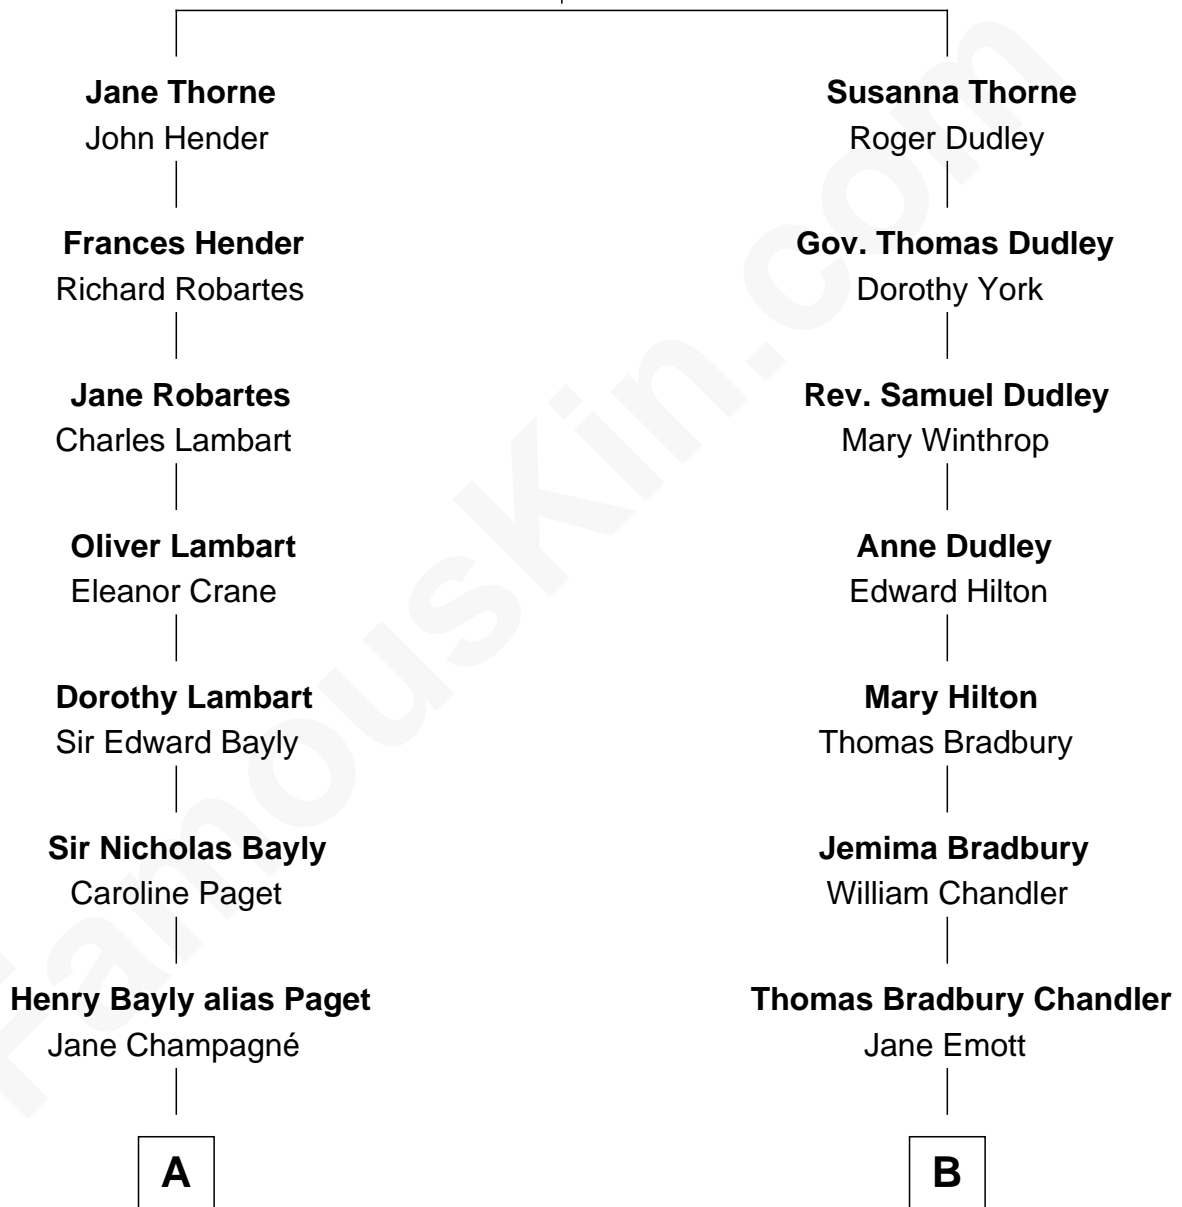

FamousKin.com Relationship Chart of

Prince Harry

Duke of Sussex

13th cousin 1 time removed of

Christopher Reeve

Movie Actor

Thomas Thorne

Mary Purefoy

A

Henry William Paget
Lady Caroline Elizabeth Villiers

Lady Caroline Paget
Charles Gordon-Lennox

Cecilia Catherine Gordon-Lennox
Charles George Bingham

Rosalind Cecilia Caroline Bingham
James Albert Edward Hamilton

Cynthia Elinor Beatrix Hamilton
Albert Edward John Spencer

Edward John Spencer
Frances Ruth Burke Roche

Princess Diana Frances Spencer
Charles III, King of the United Kingdom

Prince Harry
Duke of Sussex

B