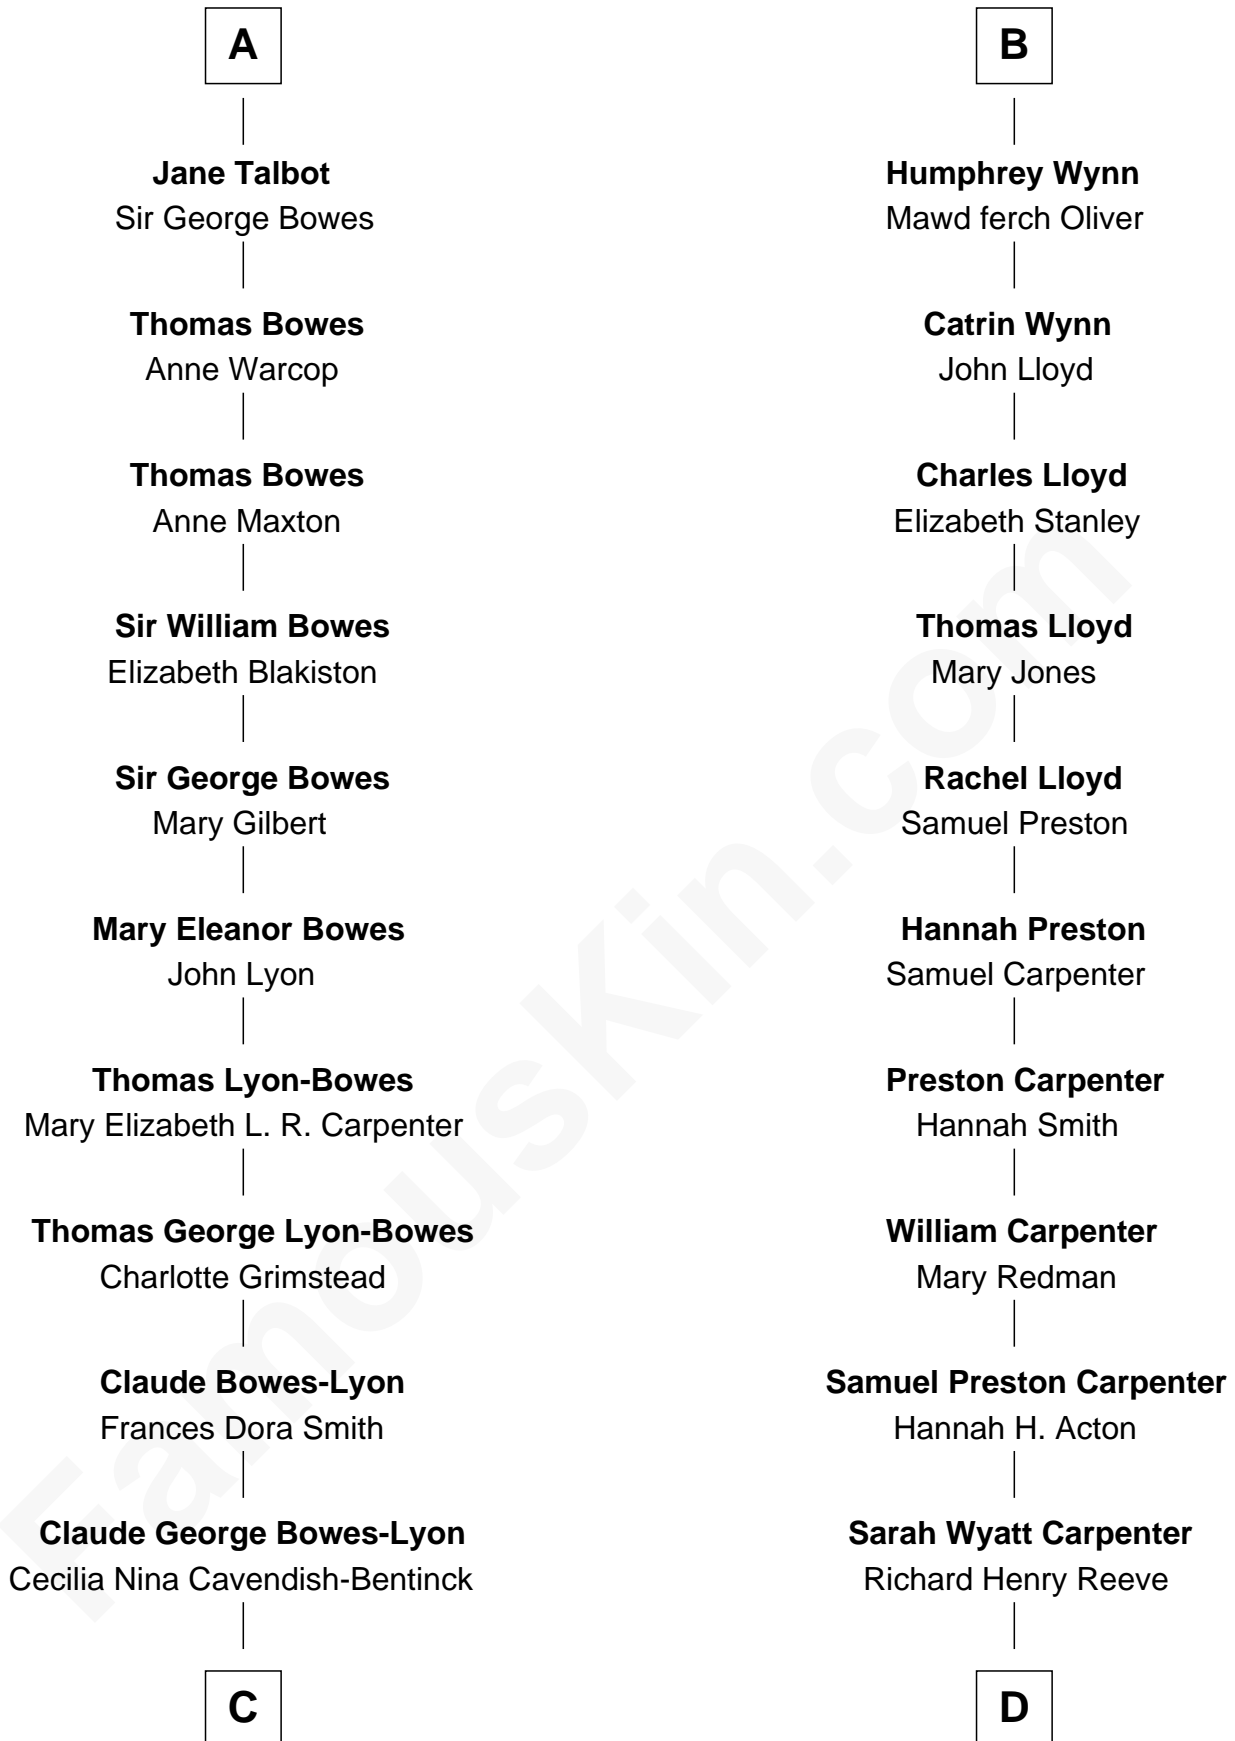

FamousKin.com Relationship Chart of

Prince Harry
Duke of Sussex

20th cousin of

Christopher Reeve
Movie Actor

Sir William de Bohun
Elizabeth de Badlesmere

C

Elizabeth Bowes-Lyon

George VI, King of the United Kingdom

Elizabeth II, Queen of the United Kingdom

Prince Philip of Edinburgh

Charles III, King of the United Kingdom

Princess Diana Frances Spencer

Prince Harry

Duke of Sussex

D

Augustus Henry Reeve