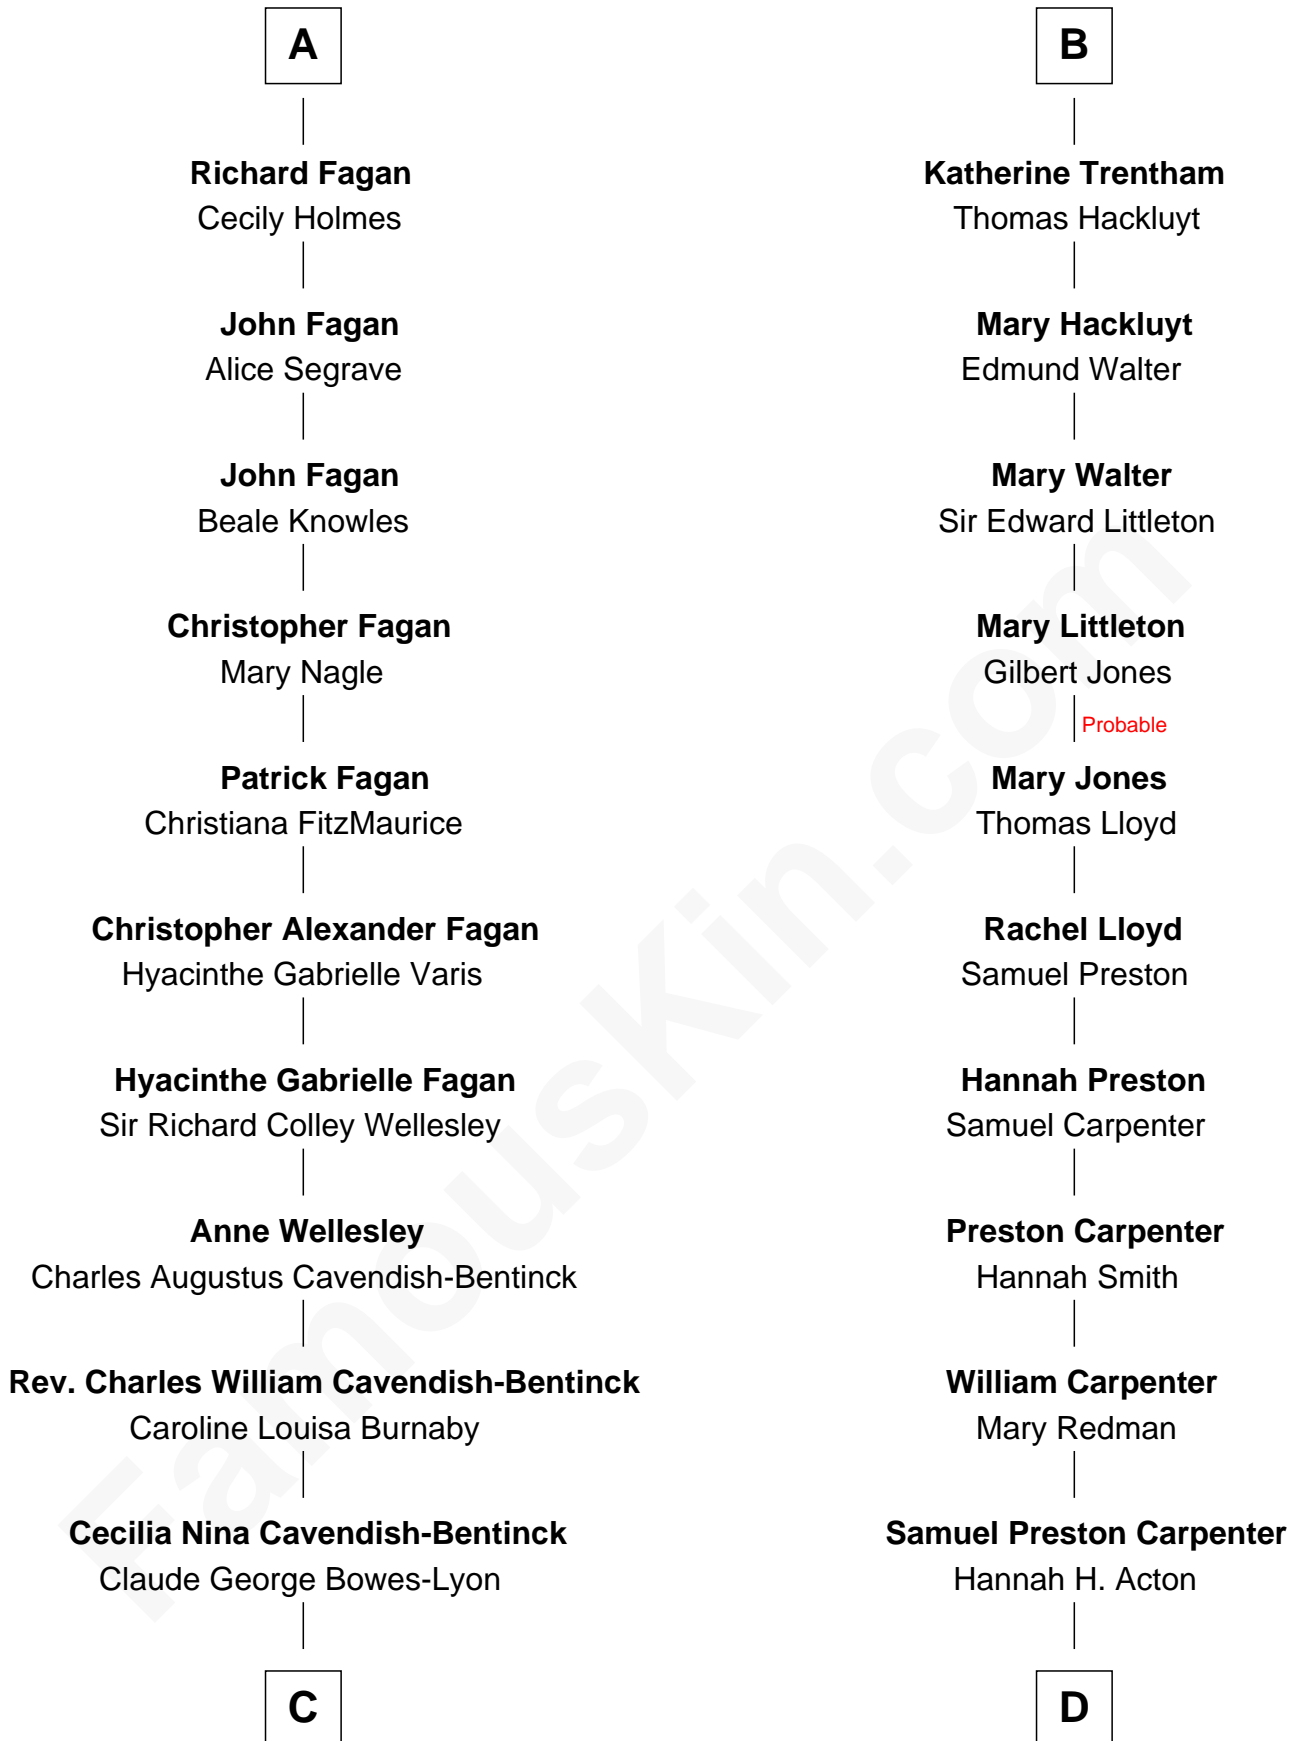

FamousKin.com Relationship Chart of

Prince Harry
Duke of Sussex

20th cousin 1 time removed of

Christopher Reeve
Movie Actor

C

Elizabeth Bowes-Lyon

George VI, King of the United Kingdom

Elizabeth II, Queen of the United Kingdom

Prince Philip of Edinburgh

Charles III, King of the United Kingdom

Princess Diana Frances Spencer

Prince Harry

Duke of Sussex

D

Sarah Wyatt Carpenter

Richard Henry Reeve