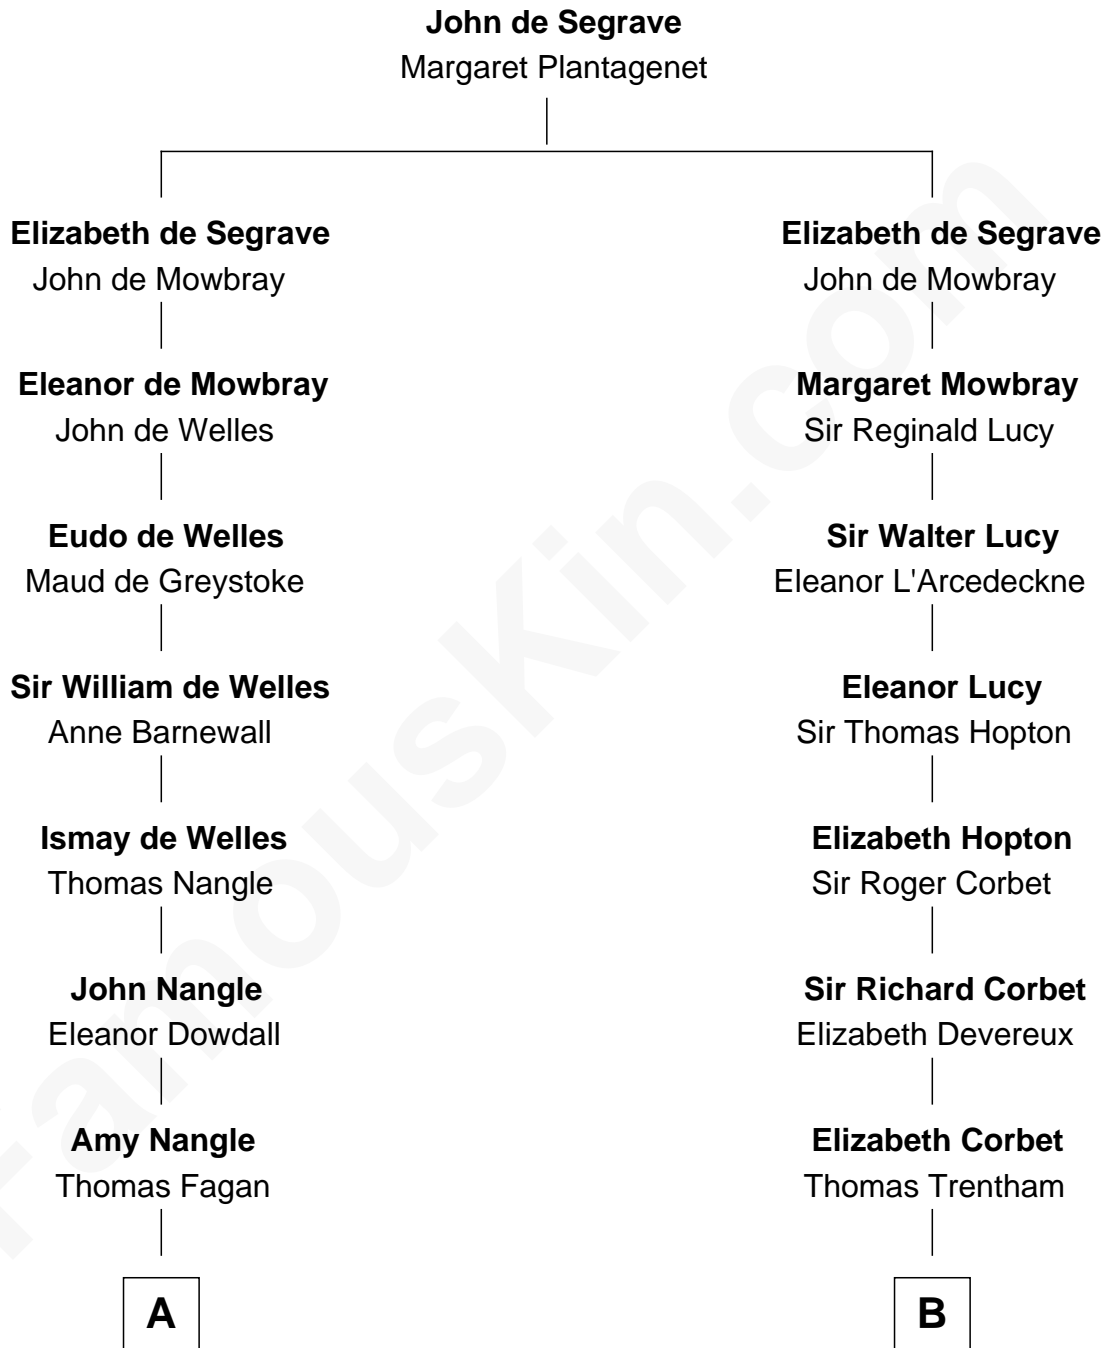

FamousKin.com Relationship Chart of

Prince Harry
Duke of Sussex

20th cousin 1 time removed of

Christopher Reeve
Movie Actor

C

Elizabeth Bowes-Lyon

George VI, King of the United Kingdom

Elizabeth II, Queen of the United Kingdom

Prince Philip of Edinburgh

Charles III, King of the United Kingdom

Princess Diana Frances Spencer

Prince Harry

Duke of Sussex

D

Sarah Wyatt Carpenter

Richard Henry Reeve