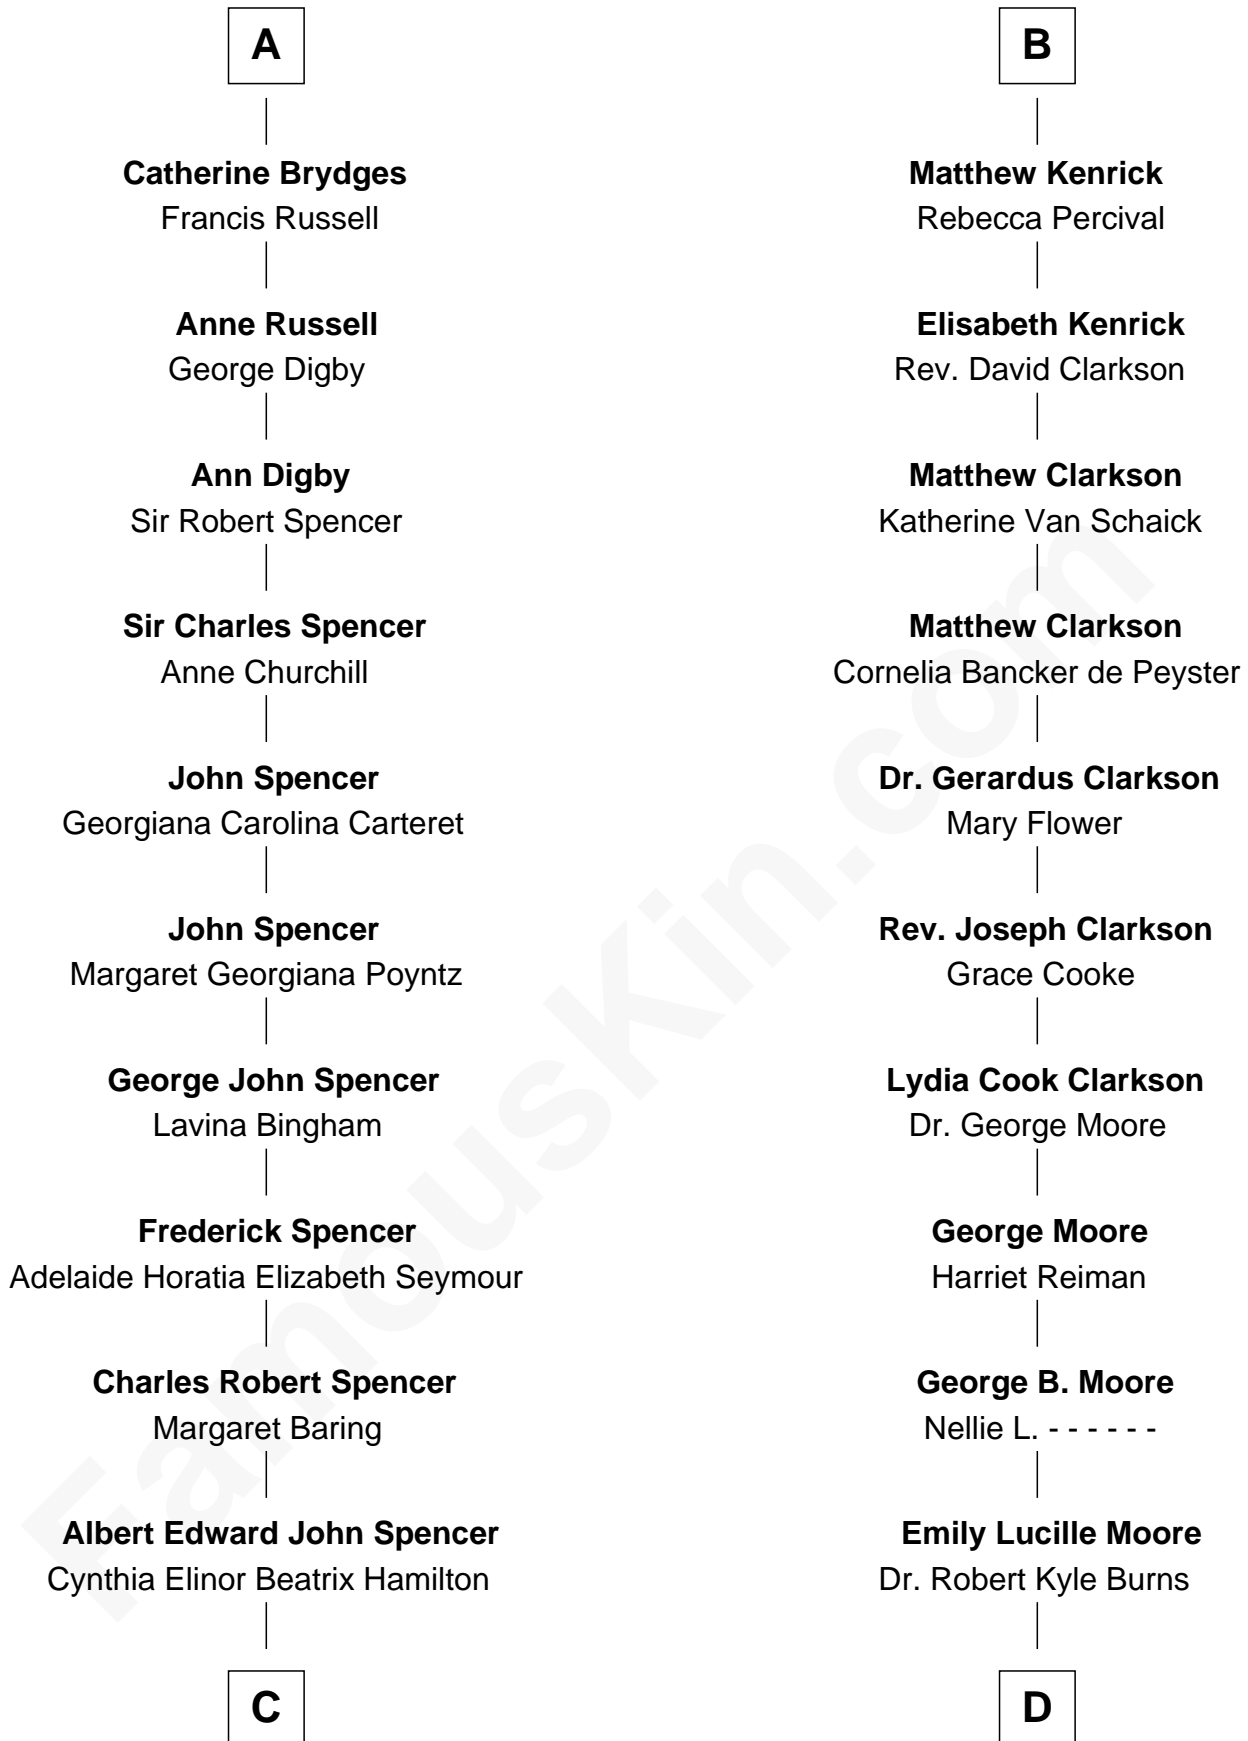

FamousKin.com Relationship Chart of

Prince Harry

Duke of Sussex

18th cousin 1 time removed of

Ken Burns

Documentary Filmmaker

Sir Reynold Grey

*with wife
Margaret de Ros*

Agnes Grey
Richard Mitton

Elizabeth Grey
John Brydges

Elizabeth Mitton
Nicholas Grosvenor

Edmund Brydges
Dorothy Bray

Eleanor Grosvenor
Jasper Lodge

Giles Brydges
Frances Clinton

Elizabeth Lodge
John Kenrick

A

B

C

Edward John Spencer
Frances Ruth Burke Roche

Princess Diana Frances Spencer
Charles III, King of the United Kingdom

Prince Harry
Duke of Sussex

D

Robert Kyle Burns
Lyla Smith Tupper