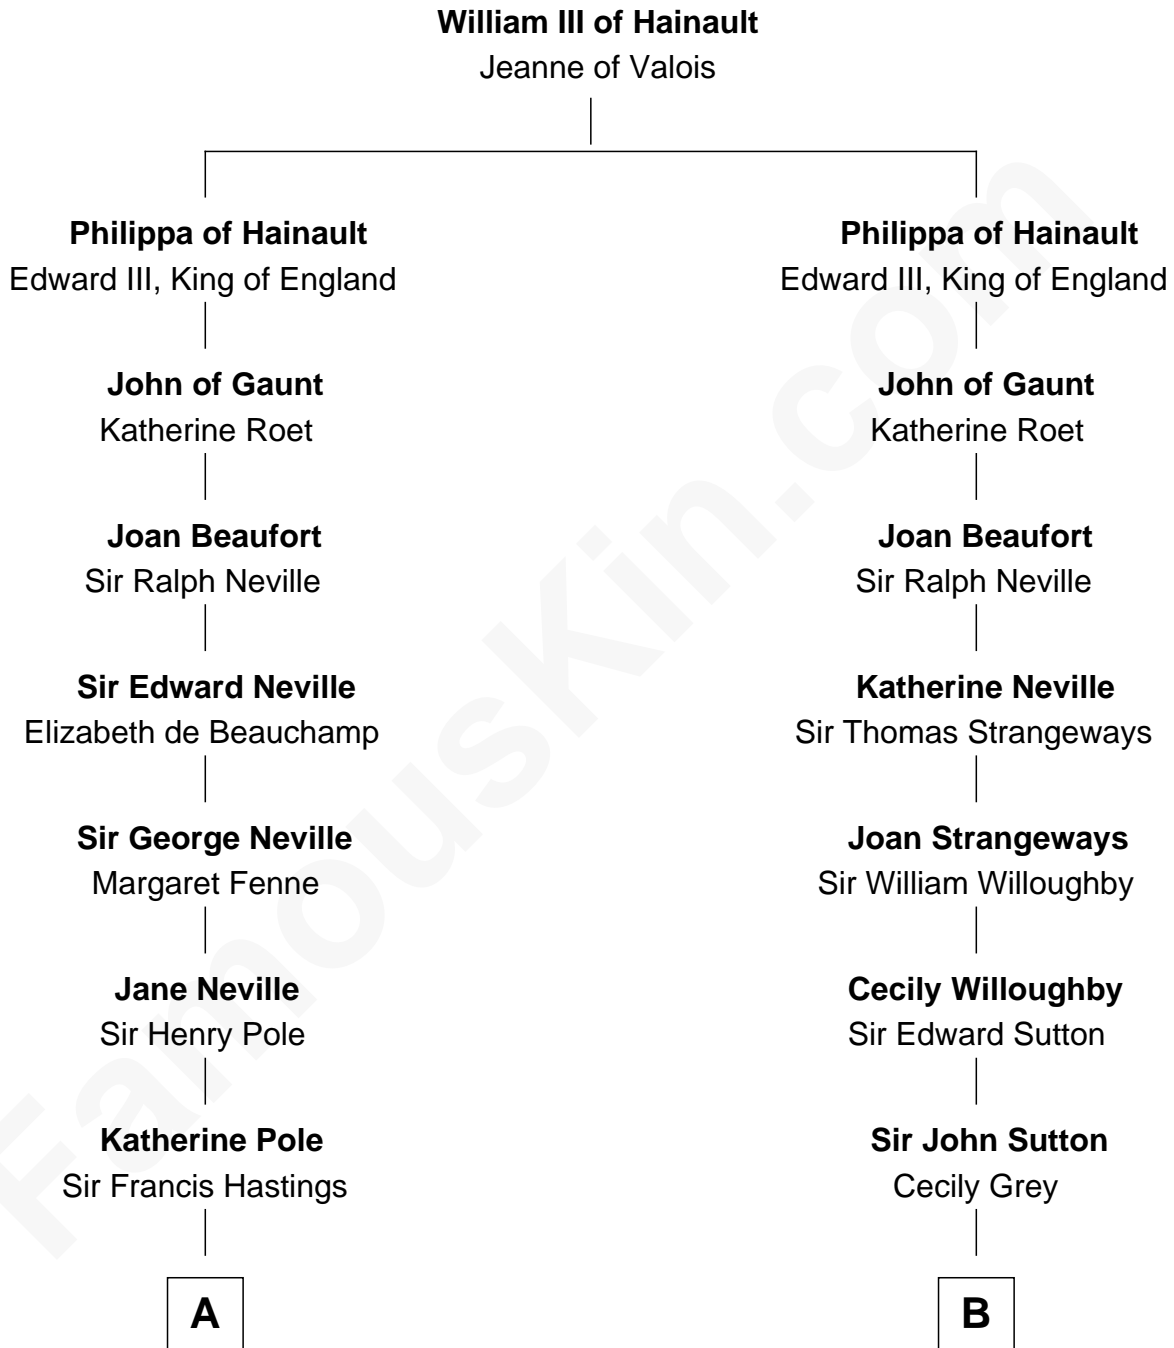

# FamousKin.com Relationship Chart of

**Prince Harry**  
*Duke of Sussex*

17th cousin 3 times removed of

**Colonel Robert Gould Shaw**  
*U.S. Civil War leader of film "Glory" fame*

**C**

—  
**Albert Edward John Spencer**

Cynthia Elinor Beatrix Hamilton

—  
**Edward John Spencer**

Frances Ruth Burke Roche

—  
**Princess Diana Frances Spencer**

Charles III, King of the United Kingdom

—  
**Prince Harry**

*Duke of Sussex*

FamousKin.com