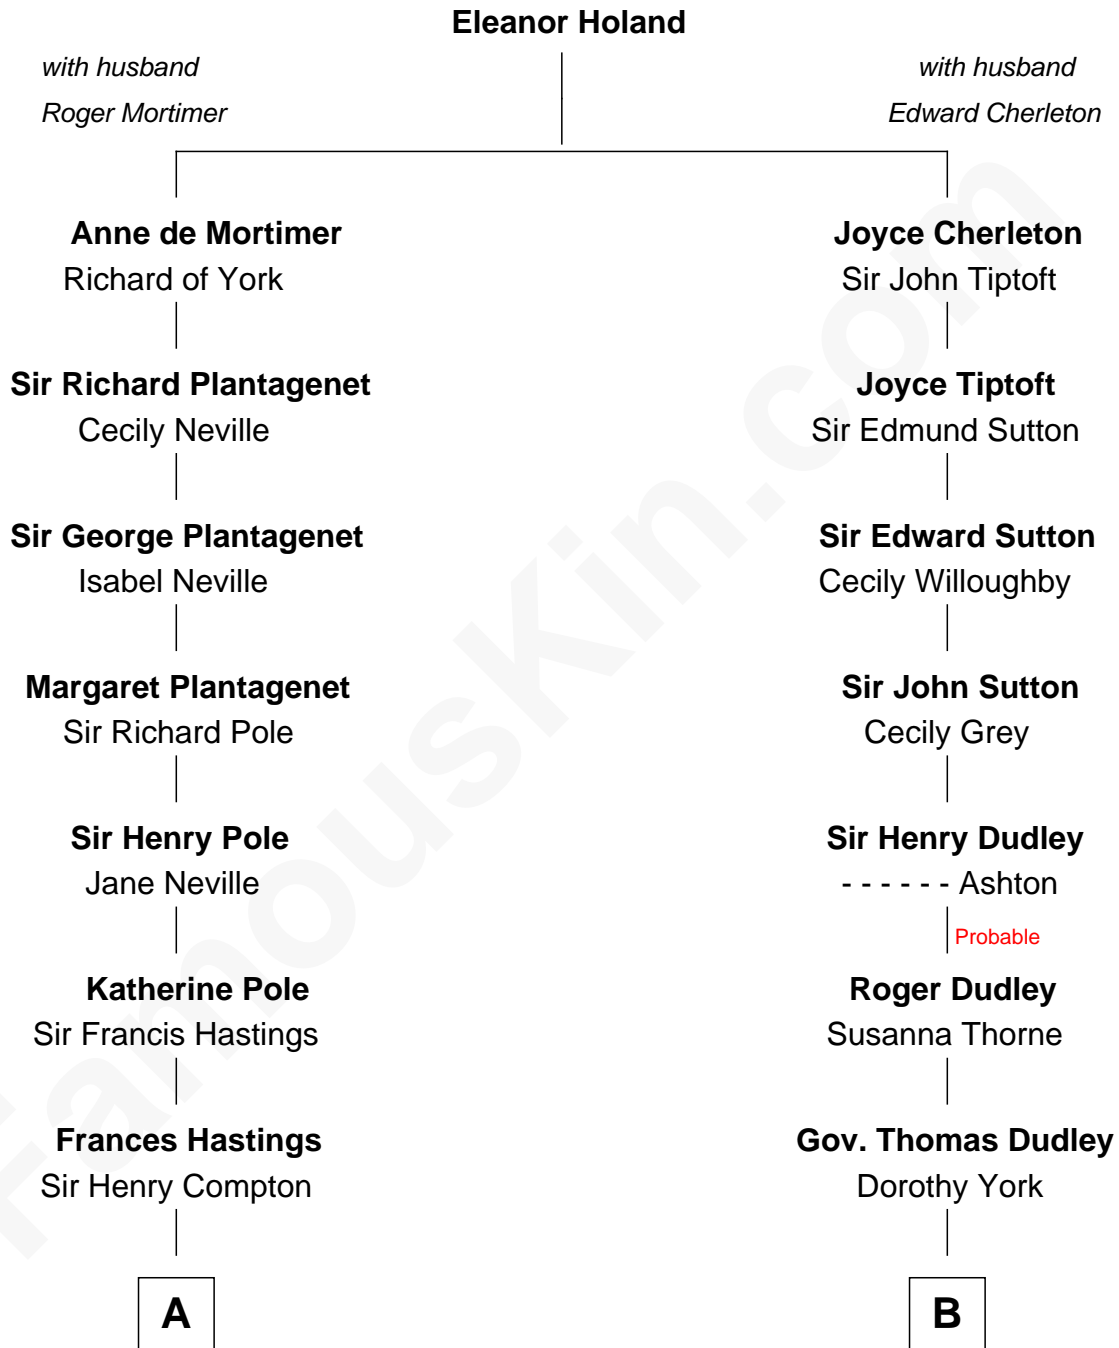

# FamousKin.com Relationship Chart of

**Prince Harry**  
*Duke of Sussex*

14th cousin 5 times removed of

**Colonel Robert Gould Shaw**  
*U.S. Civil War leader of film "Glory" fame*

**C**

Edward John Spencer  
Frances Ruth Burke Roche

Princess Diana Frances Spencer  
Charles III, King of the United Kingdom

Prince Harry  
*Duke of Sussex*

FamousKin.com