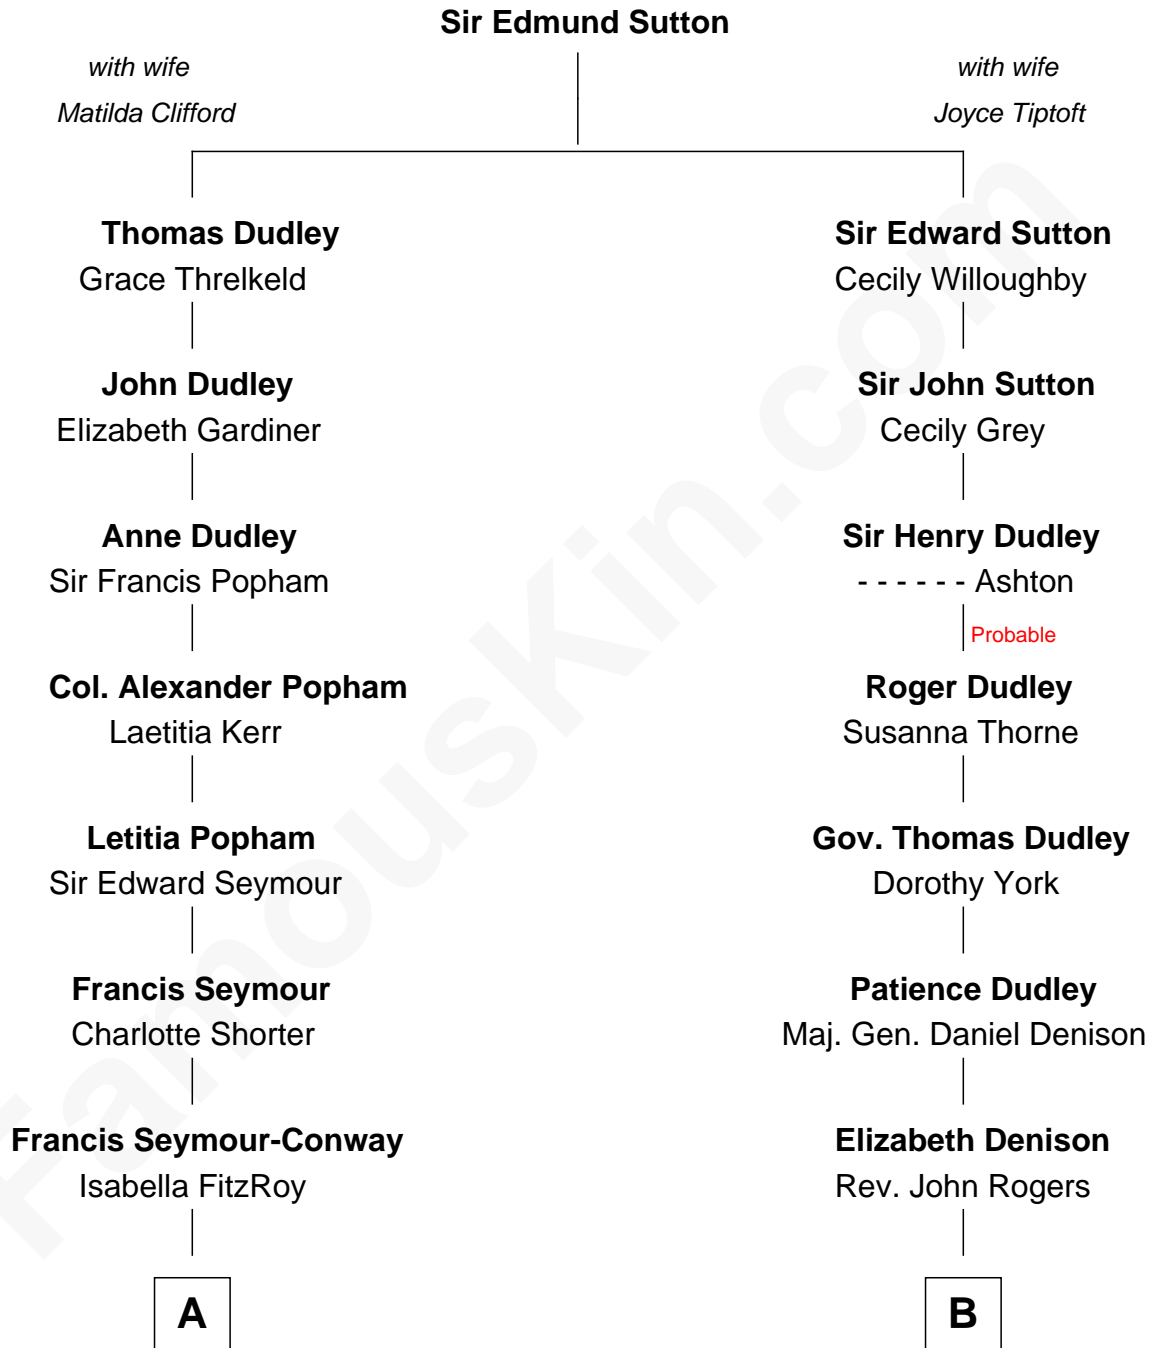

## Relationship Chart of

### Prince Harry

*Duke of Sussex*

12th cousin 2 times removed of

### Colonel Robert Gould Shaw

*U.S. Civil War leader of film "Glory" fame*

**A**

**Hugh Seymour-Conway**  
Anne Horatia Waldegrave

**Sir Horace Beauchamp Seymour**  
Elizabeth Malet Palk

**Adelaide Horatia Elizabeth Seymour**  
Frederick Spencer

**Charles Robert Spencer**  
Margaret Baring

**Albert Edward John Spencer**  
Cynthia Elinor Beatrix Hamilton

**Edward John Spencer**  
Frances Ruth Burke Roche

**Princess Diana Frances Spencer**  
Charles III, King of the United Kingdom