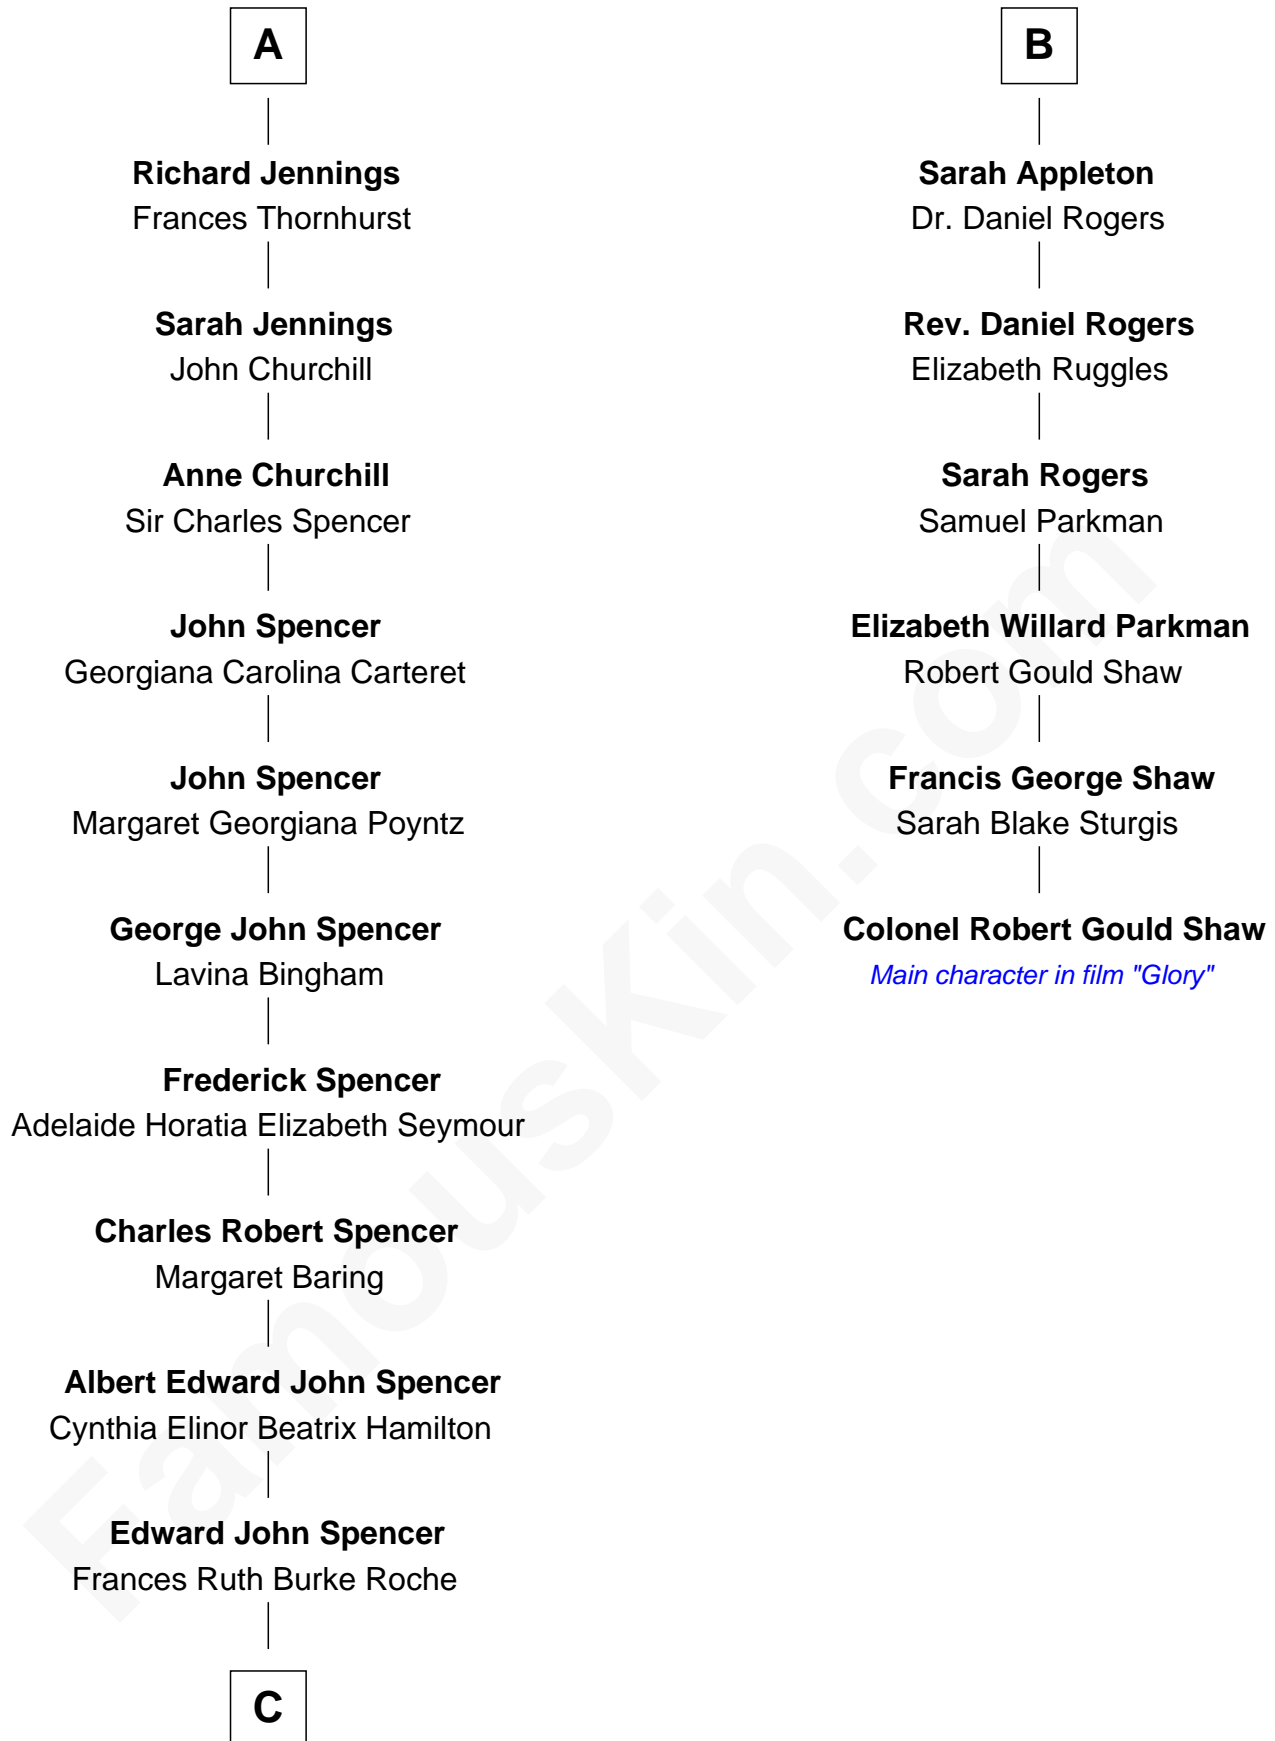

# FamousKin.com Relationship Chart of

**Prince Harry**  
*Duke of Sussex*

12th cousin 6 times removed of

**Colonel Robert Gould Shaw**  
*U.S. Civil War leader of film "Glory" fame*

**John Cornish**

**C**

**Princess Diana Frances Spencer**  
Charles III, King of the United Kingdom

**Prince Harry**  
*Duke of Sussex*

FamousKin.com