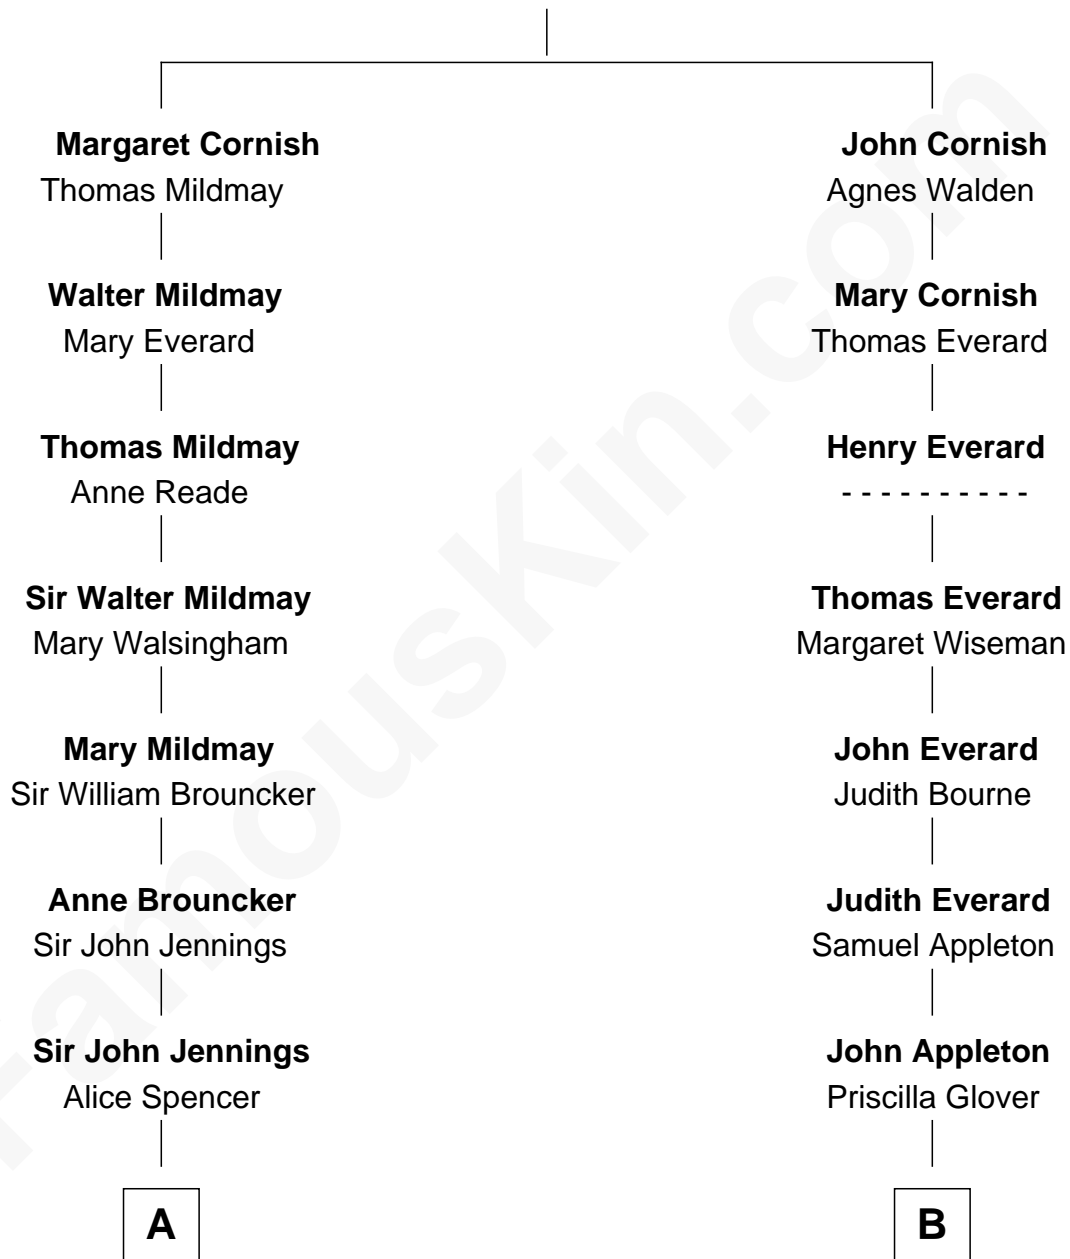

# FamousKin.com Relationship Chart of

**Prince Harry**  
*Duke of Sussex*

12th cousin 6 times removed of

**Colonel Robert Gould Shaw**  
*U.S. Civil War leader of film "Glory" fame*

**John Cornish**

**C**

**Princess Diana Frances Spencer**  
Charles III, King of the United Kingdom

**Prince Harry**  
*Duke of Sussex*

FamousKin.com