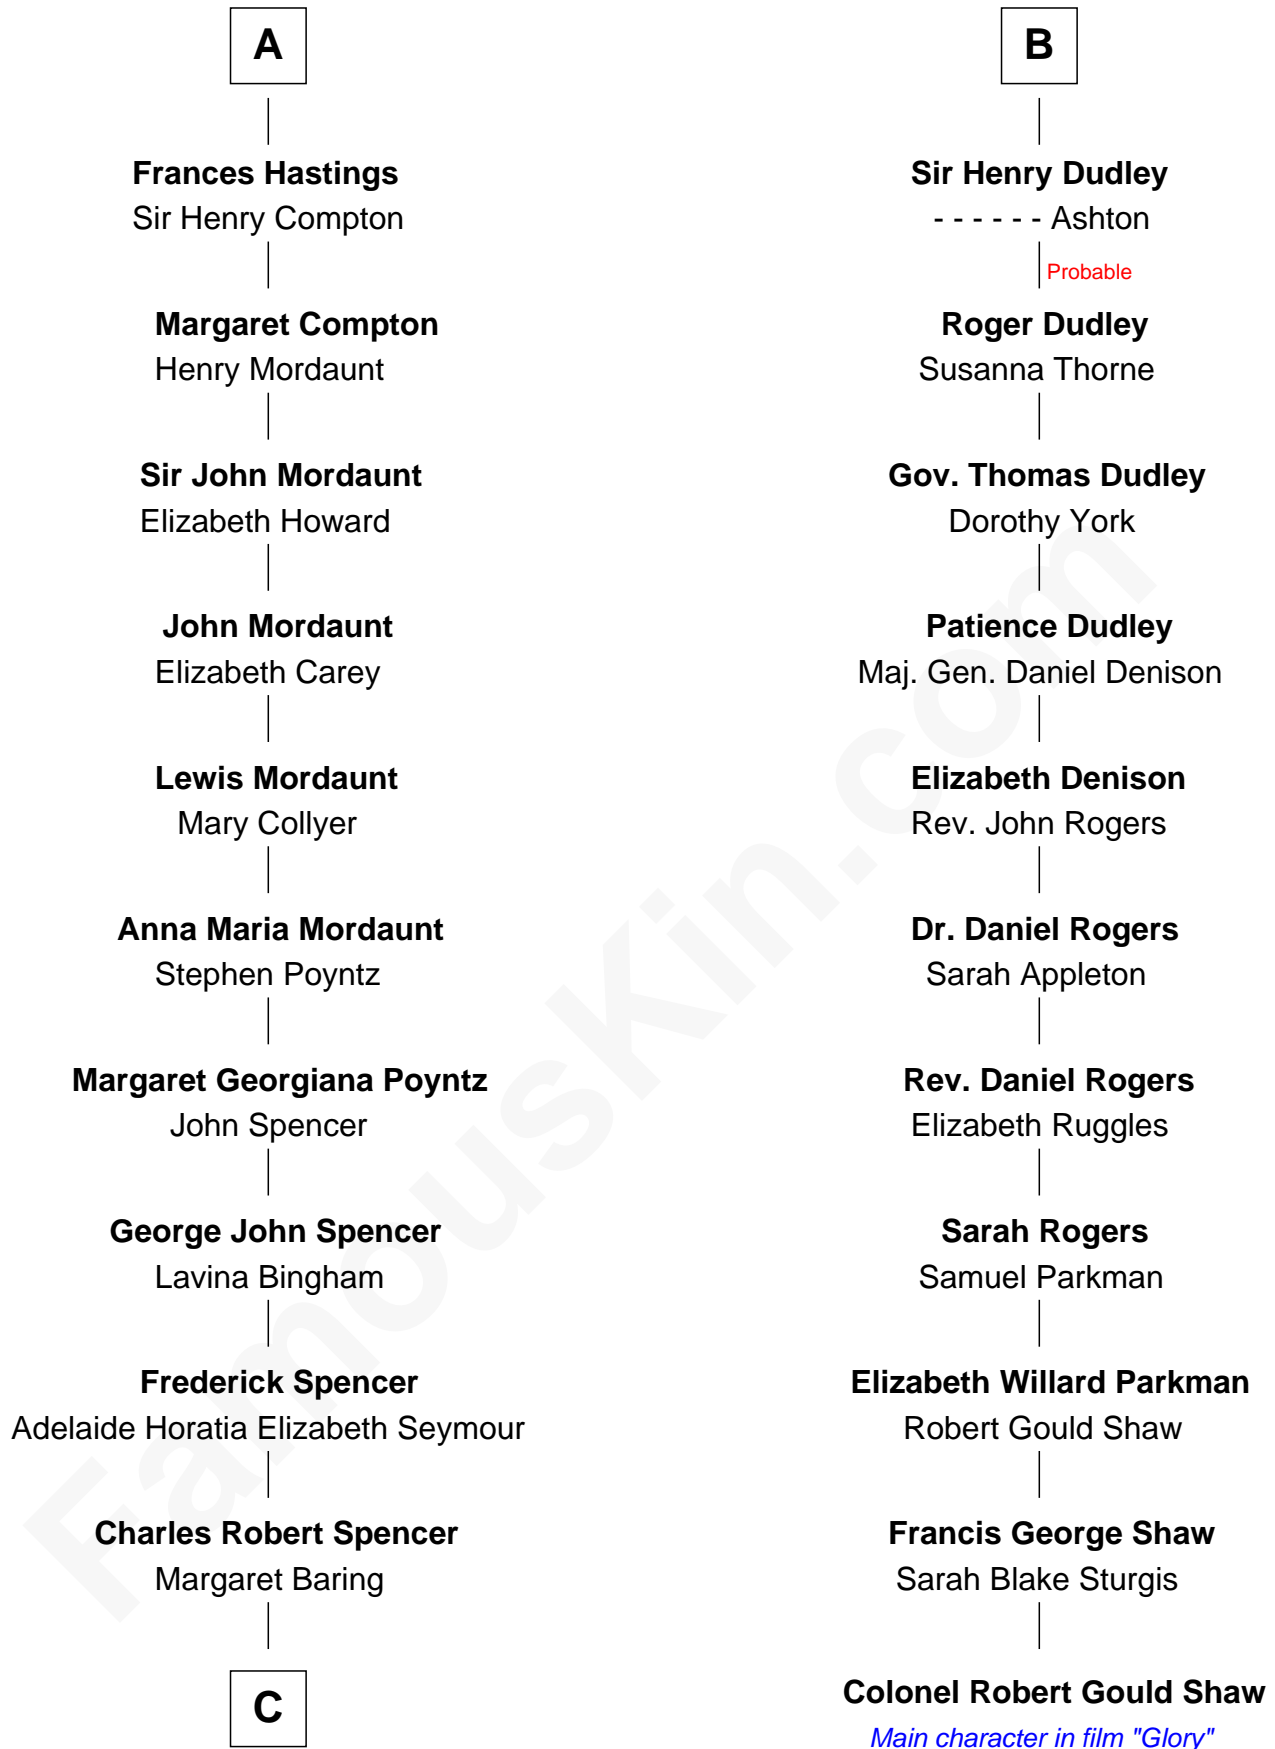

# FamousKin.com Relationship Chart of

**Prince Harry**  
*Duke of Sussex*

17th cousin 3 times removed of

**Colonel Robert Gould Shaw**  
*U.S. Civil War leader of film "Glory" fame*

**C**

—  
**Albert Edward John Spencer**

Cynthia Elinor Beatrix Hamilton

—  
**Edward John Spencer**

Frances Ruth Burke Roche

—  
**Princess Diana Frances Spencer**

Charles III, King of the United Kingdom

—  
**Prince Harry**

*Duke of Sussex*

FamousKin.com