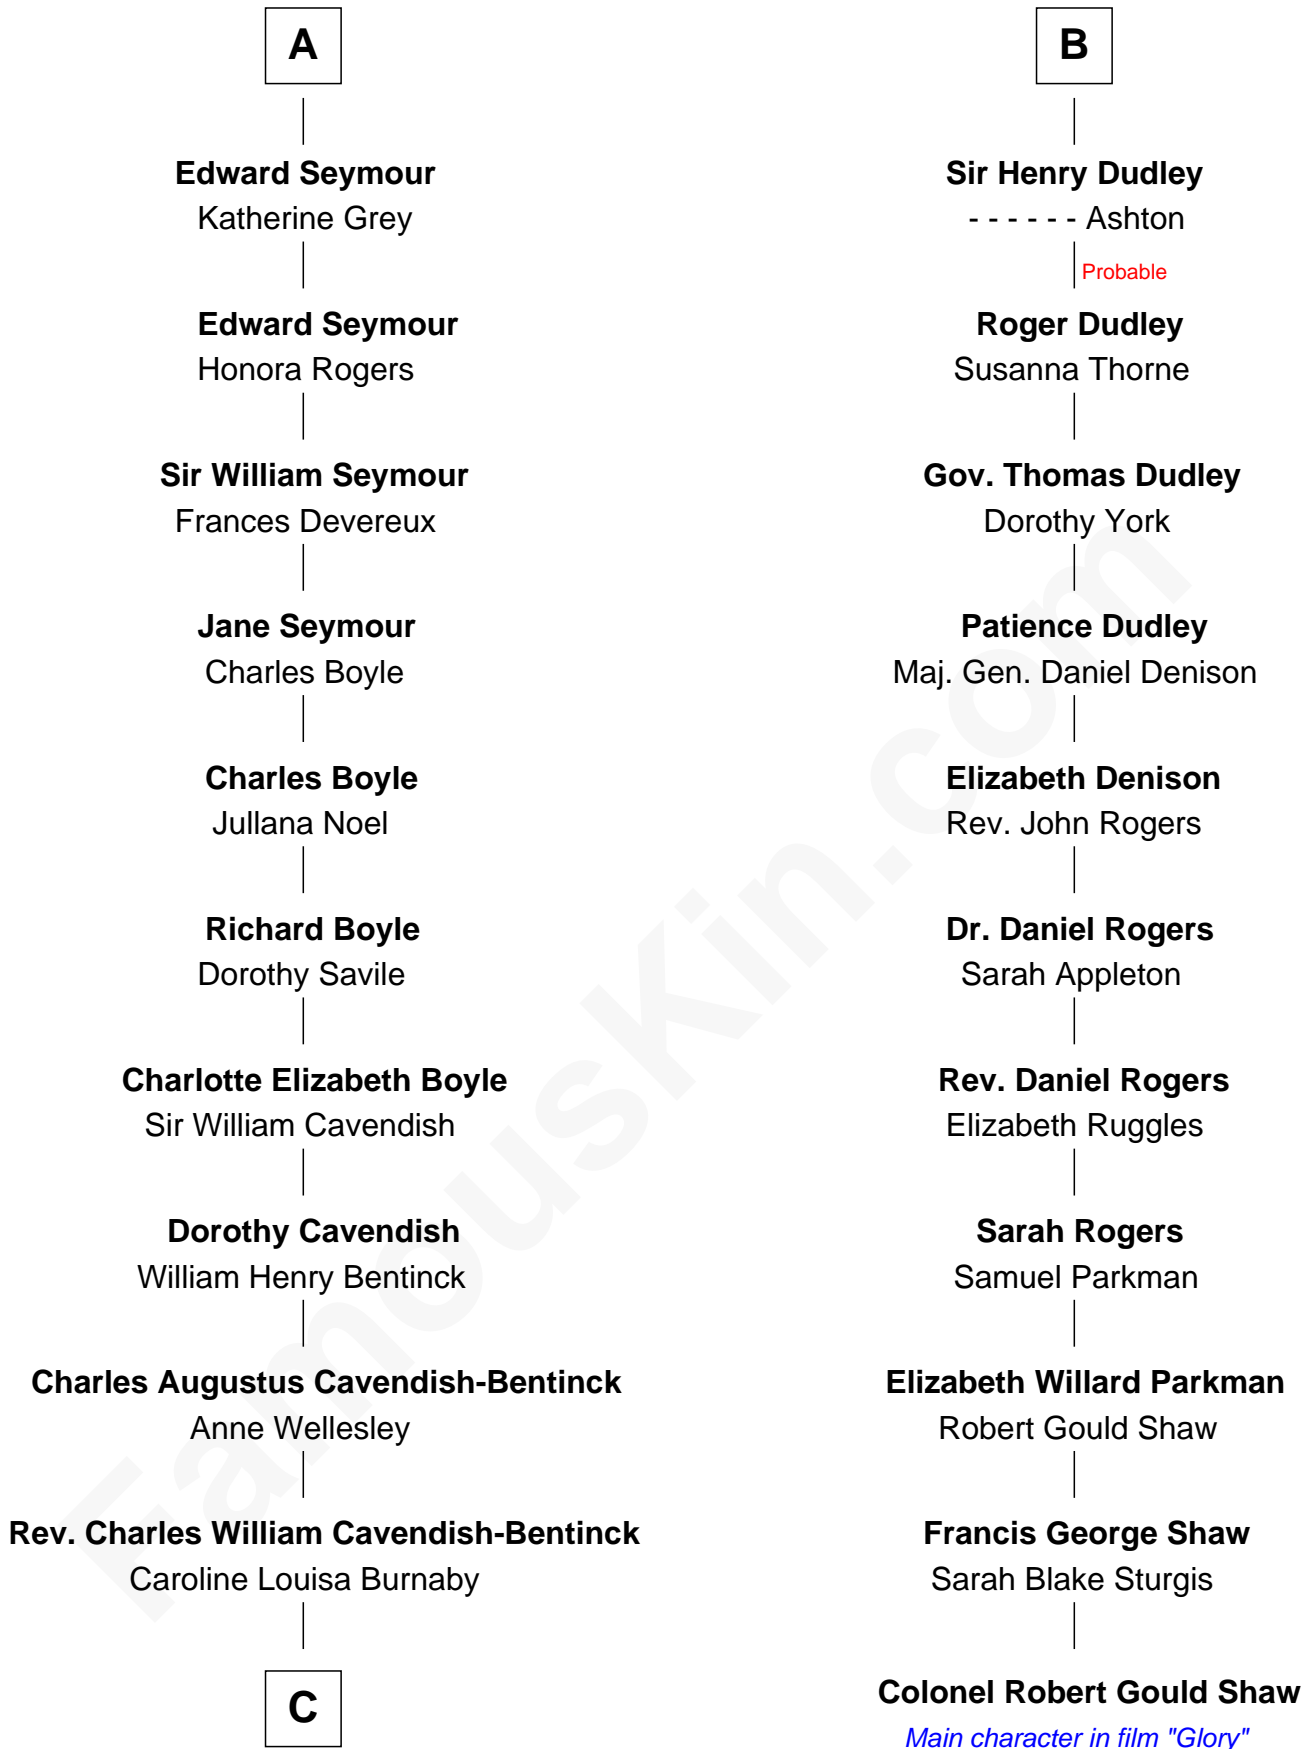

FamousKin.com Relationship Chart of

Prince Harry
Duke of Sussex

17th cousin 4 times removed of

Colonel Robert Gould Shaw
U.S. Civil War leader of film "Glory" fame

C

—
Cecilia Nina Cavendish-Bentinck

Claude George Bowes-Lyon

—
Elizabeth Bowes-Lyon

George VI, King of the United Kingdom

—
Elizabeth II, Queen of the United Kingdom

Prince Philip of Edinburgh

—
Charles III, King of the United Kingdom

Princess Diana Frances Spencer

—
Prince Harry