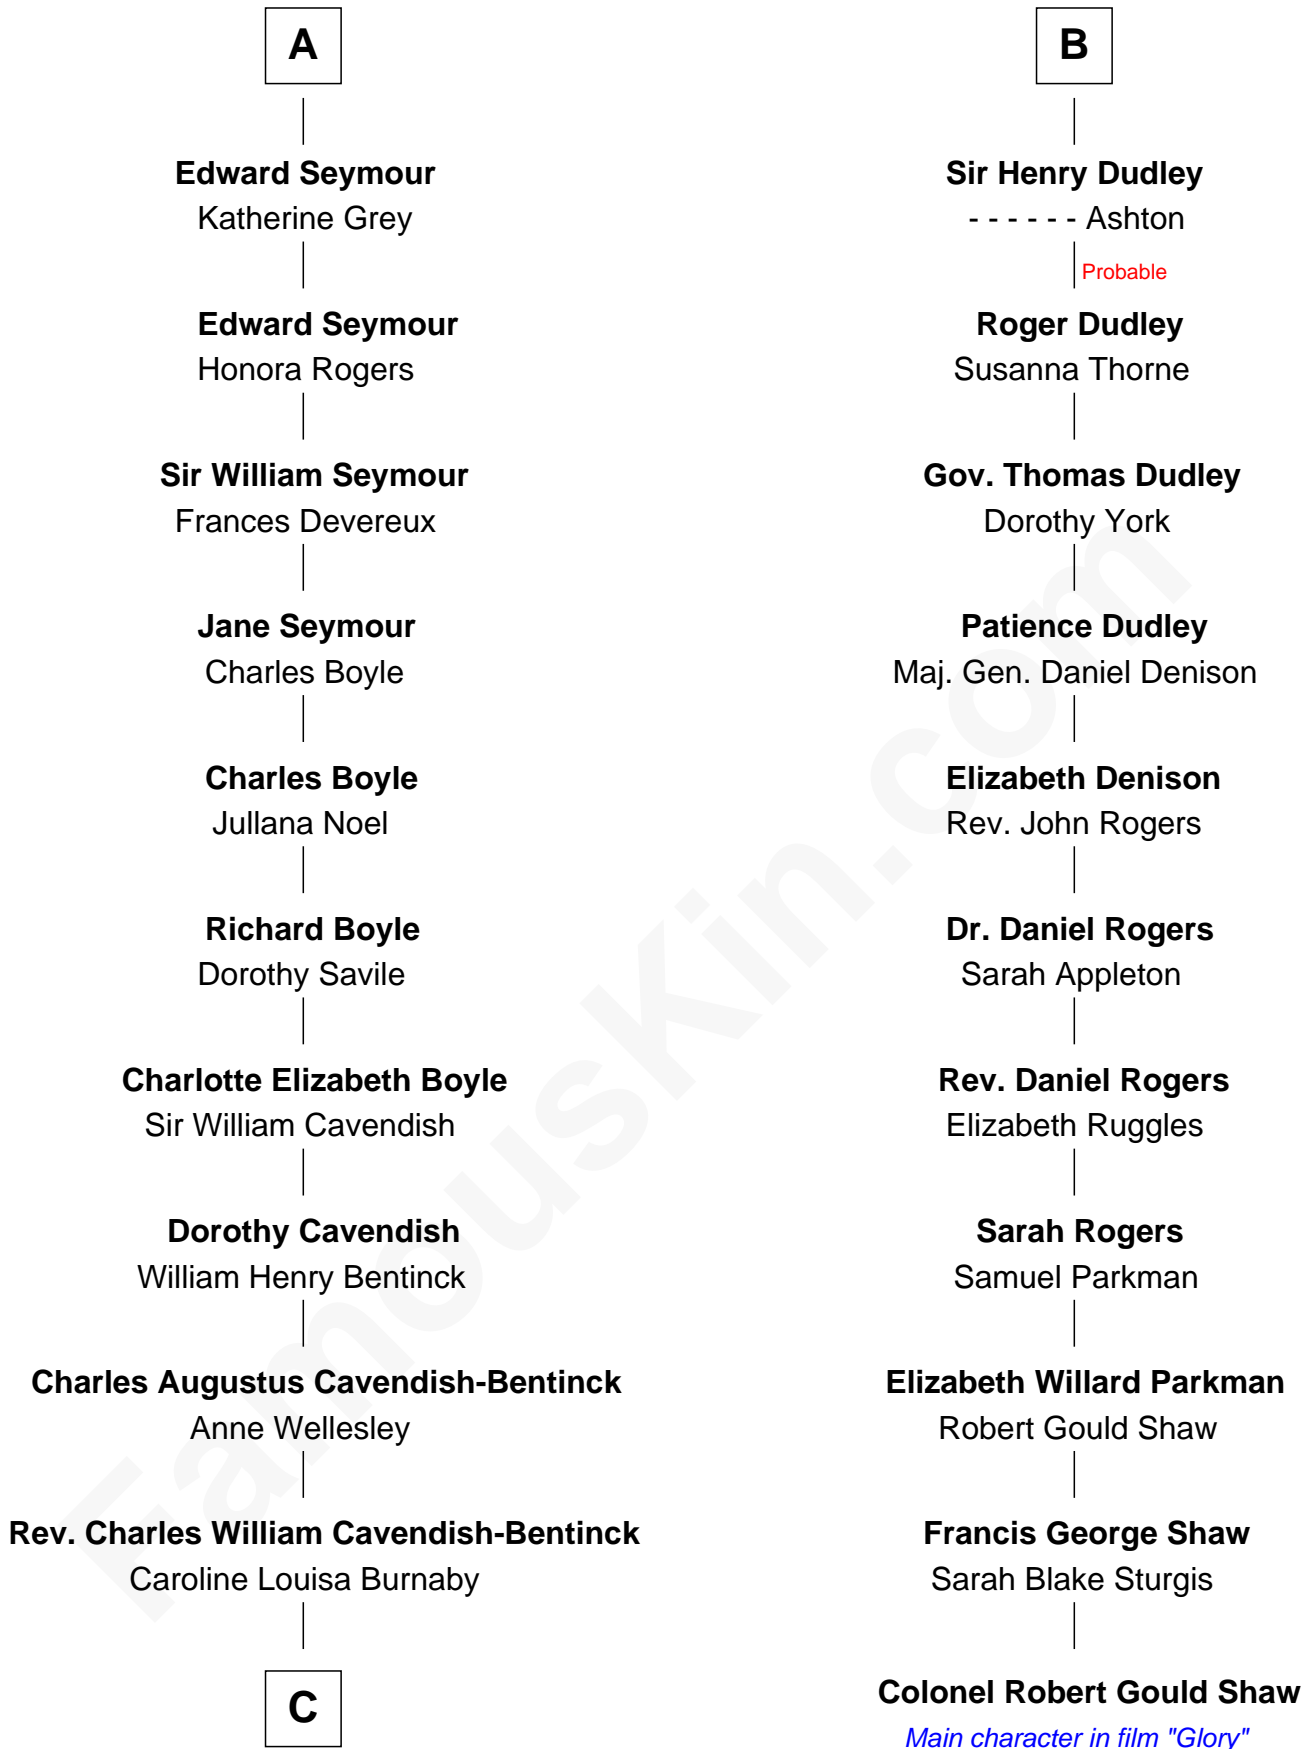

# FamousKin.com Relationship Chart of

**Prince Harry**

*Duke of Sussex*

17th cousin 4 times removed of

**Colonel Robert Gould Shaw**

*U.S. Civil War leader of film "Glory" fame*

**John le Strange**  
Ankaret le Boteler

**Eleanor le Strange**  
Sir Reynold de Grey

**Ida Grey**  
John Cokayne

**Elizabeth Cokayne**  
Sir Laurence Cheney

**Elizabeth Cheney**  
Sir John Say

**Anne Say**  
Sir Henry Wentworth

**Margery Wentworth**  
Sir John Seymour

**Edward Seymour**  
Anne Stanhope

**A**

**Eleanor le Strange**  
Sir Reynold de Grey

**Sir Reynold Grey**  
Margaret de Ros

**Margaret Grey**  
Sir William Bonville

**William Bonville**  
Elizabeth Harington

**William Bonville**  
Katherine Neville

**Cecily Bonville**  
Thomas Grey

**Cecily Grey**  
Sir John Sutton

**B**

**C**

**Cecilia Nina Cavendish-Bentinck**

Claude George Bowes-Lyon

**Elizabeth Bowes-Lyon**