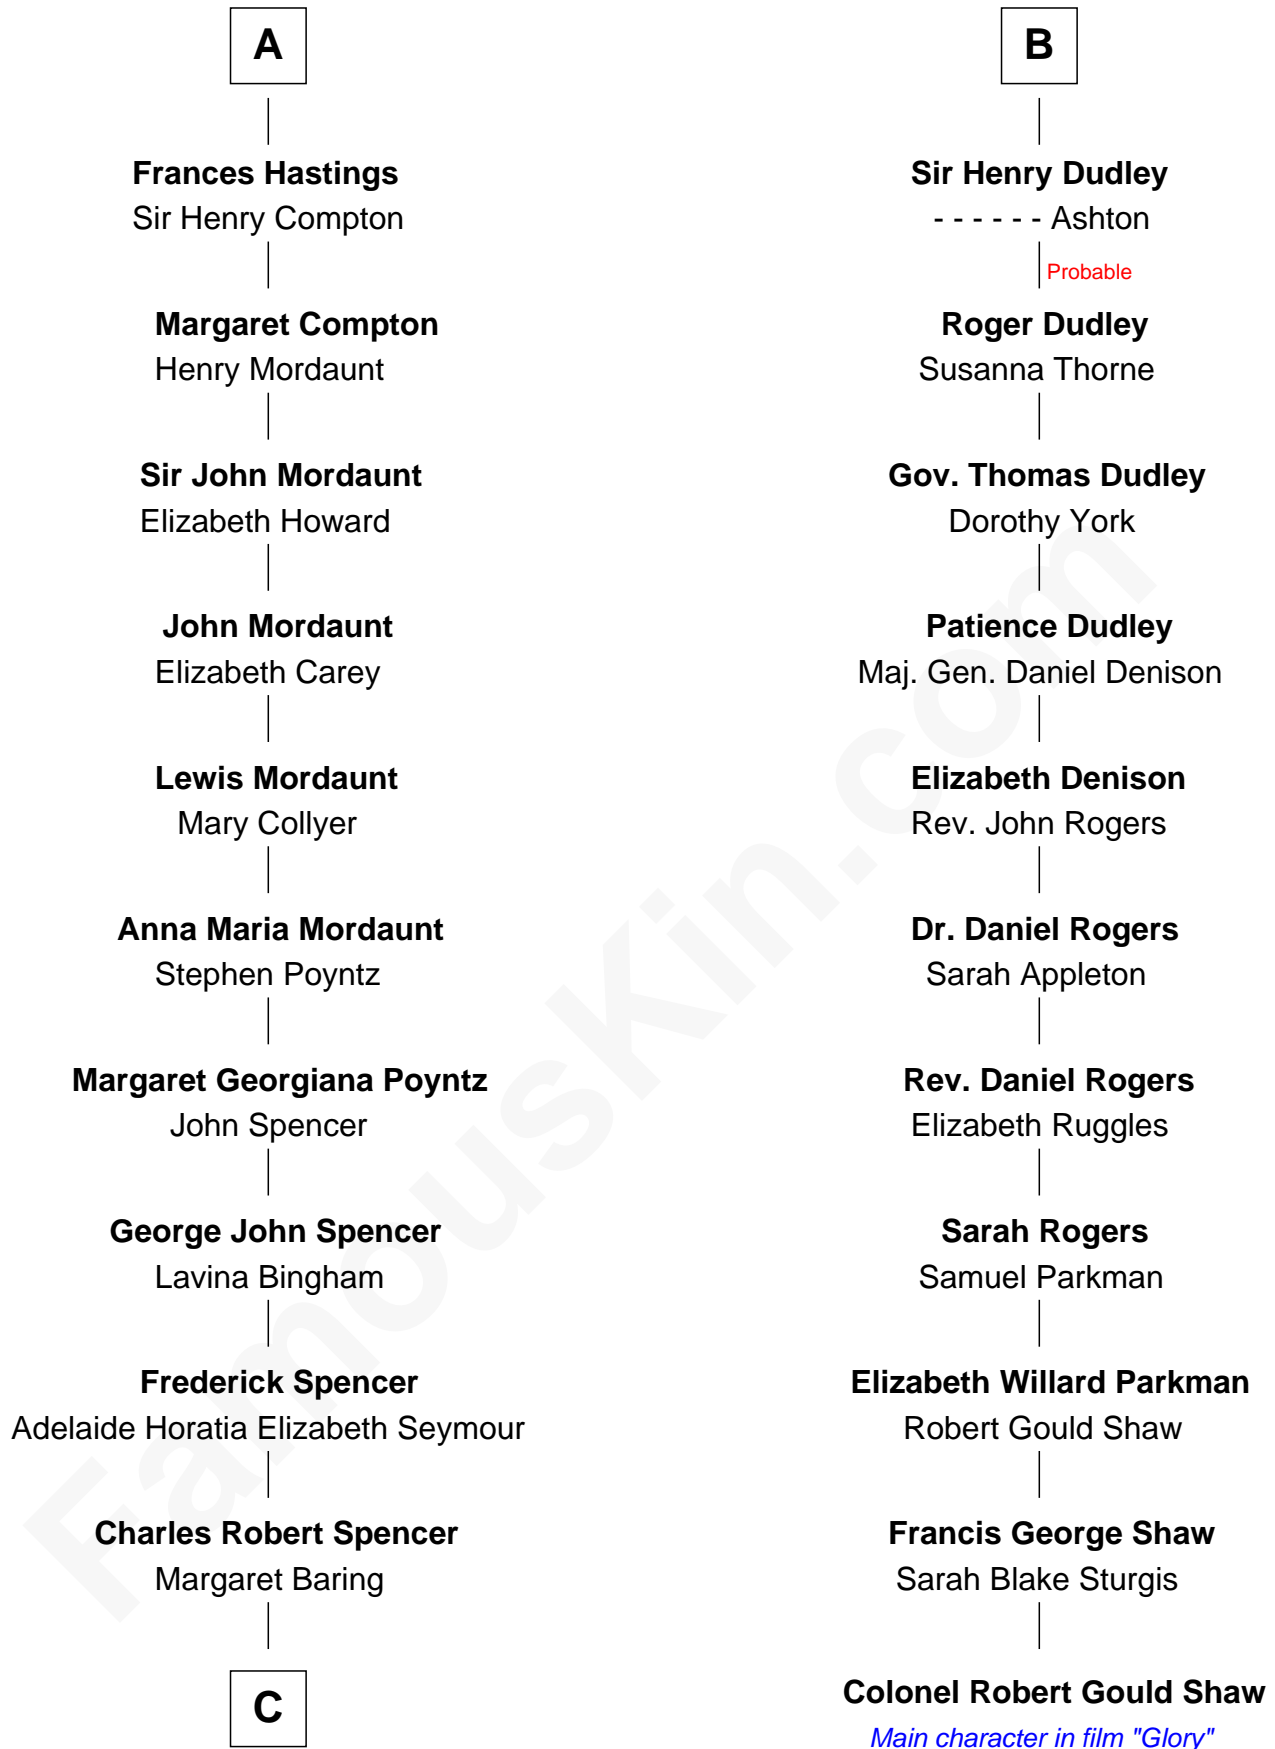

FamousKin.com

Relationship Chart of

Prince Harry

Duke of Sussex

17th cousin 3 times removed of

Colonel Robert Gould Shaw

U.S. Civil War leader of film "Glory" fame

C

—
Albert Edward John Spencer

Cynthia Elinor Beatrix Hamilton

—
Edward John Spencer

Frances Ruth Burke Roche

—
Princess Diana Frances Spencer

Charles III, King of the United Kingdom

—
Prince Harry

Duke of Sussex