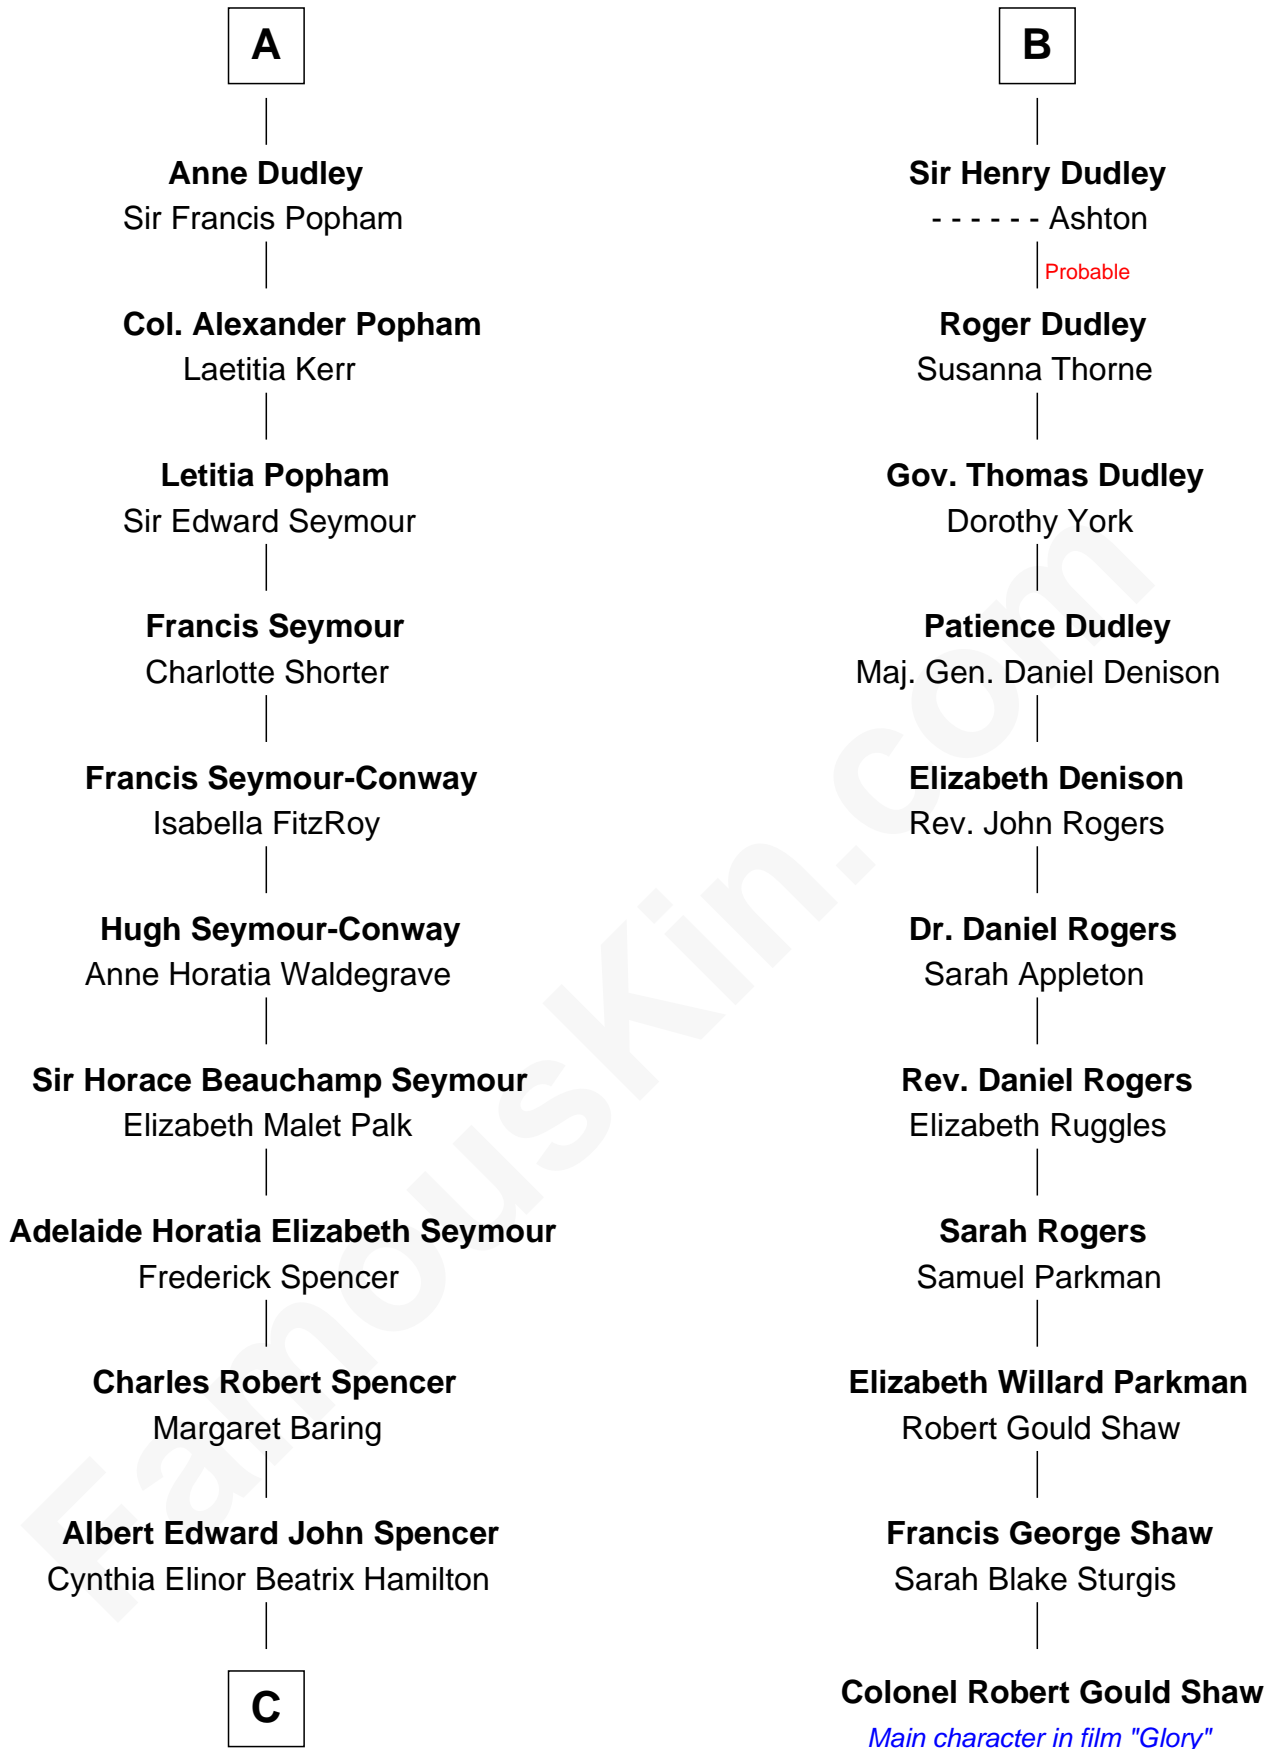

# FamousKin.com Relationship Chart of

**Prince Harry**

*Duke of Sussex*

17th cousin 2 times removed of

**Colonel Robert Gould Shaw**

*U.S. Civil War leader of film "Glory" fame*

**C**

—  
**Edward John Spencer**  
Frances Ruth Burke Roche

—  
**Princess Diana Frances Spencer**  
Charles III, King of the United Kingdom

—  
**Prince Harry**  
*Duke of Sussex*

FamousKin.com