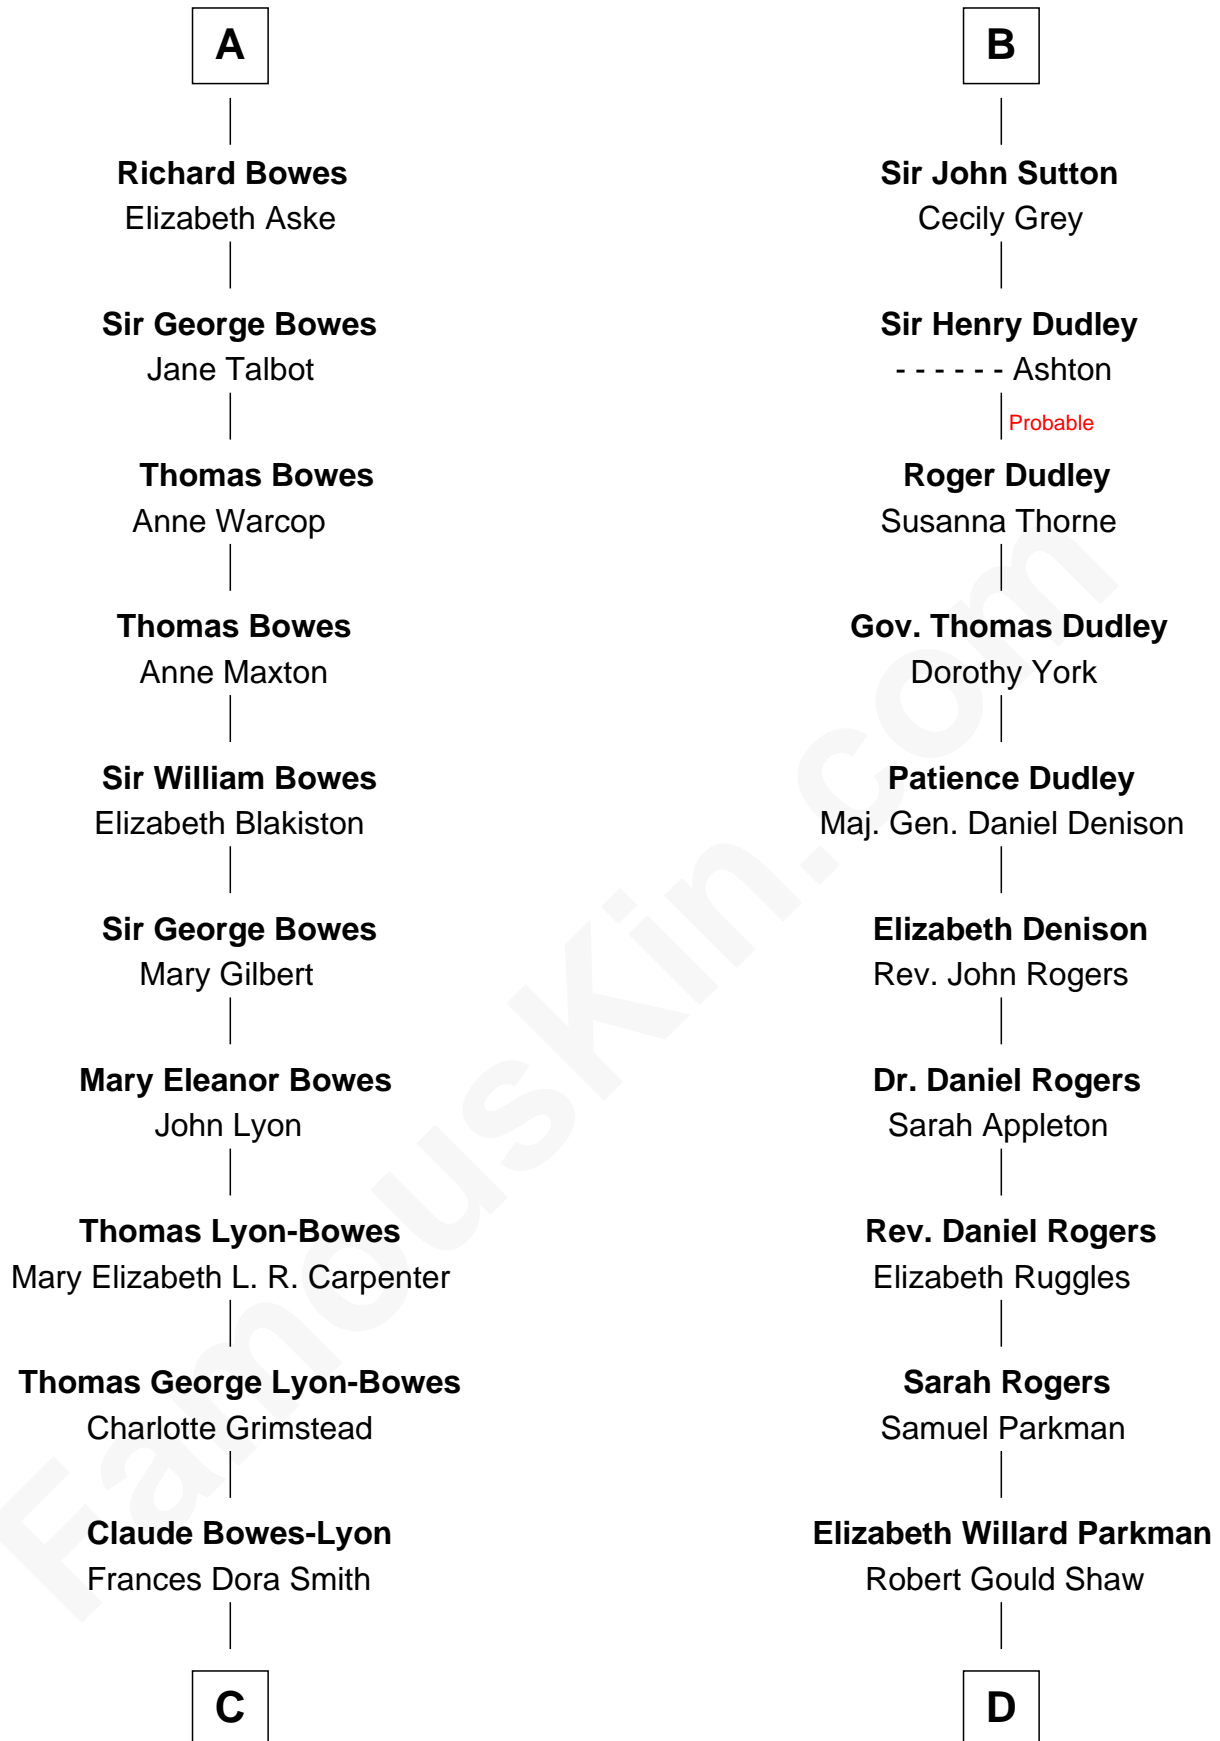

FamousKin.com Relationship Chart of

Prince Harry
Duke of Sussex

18th cousin 3 times removed of

Colonel Robert Gould Shaw
U.S. Civil War leader of film "Glory" fame

Sir Edmund Mortimer
Margaret de Fiennes

C

Claude George Bowes-Lyon
Cecilia Nina Cavendish-Bentinck

Elizabeth Bowes-Lyon
George VI, King of the United Kingdom

Elizabeth II, Queen of the United Kingdom
Prince Philip of Edinburgh

Charles III, King of the United Kingdom
Princess Diana Frances Spencer

Prince Harry
Duke of Sussex

D

Francis George Shaw
Sarah Blake Sturgis

Colonel Robert Gould Shaw
Main character in film "Glory"

FamousKin.com