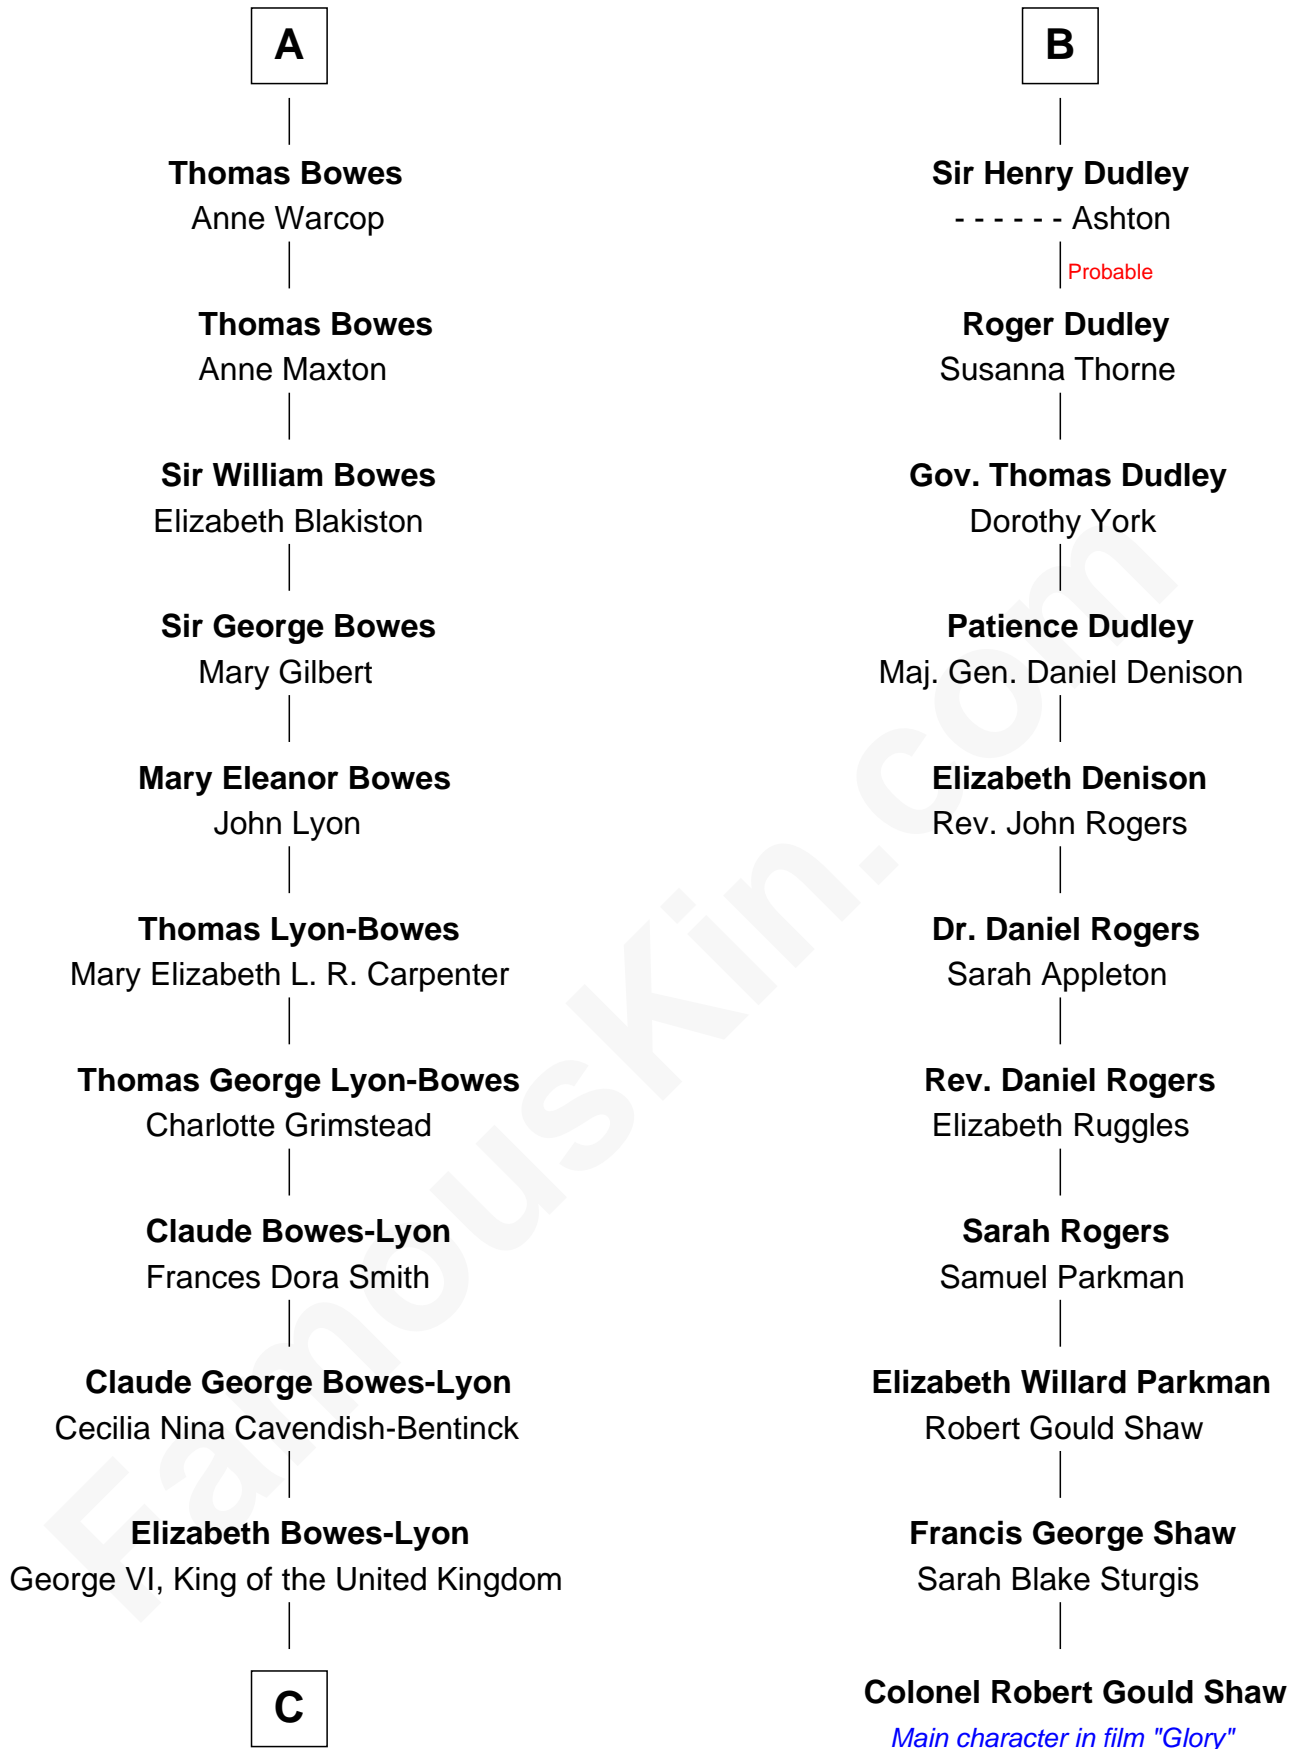

# FamousKin.com Relationship Chart of

**Prince Harry**  
*Duke of Sussex*

17th cousin 2 times removed of

**Colonel Robert Gould Shaw**  
*U.S. Civil War leader of film "Glory" fame*

**Edmund Fitzalan**  
Alice de Warenne

**C**

**Elizabeth II, Queen of the United Kingdom**

Prince Philip of Edinburgh

**Charles III, King of the United Kingdom**

Princess Diana Frances Spencer

**Prince Harry**

*Duke of Sussex*

FamousKin.com