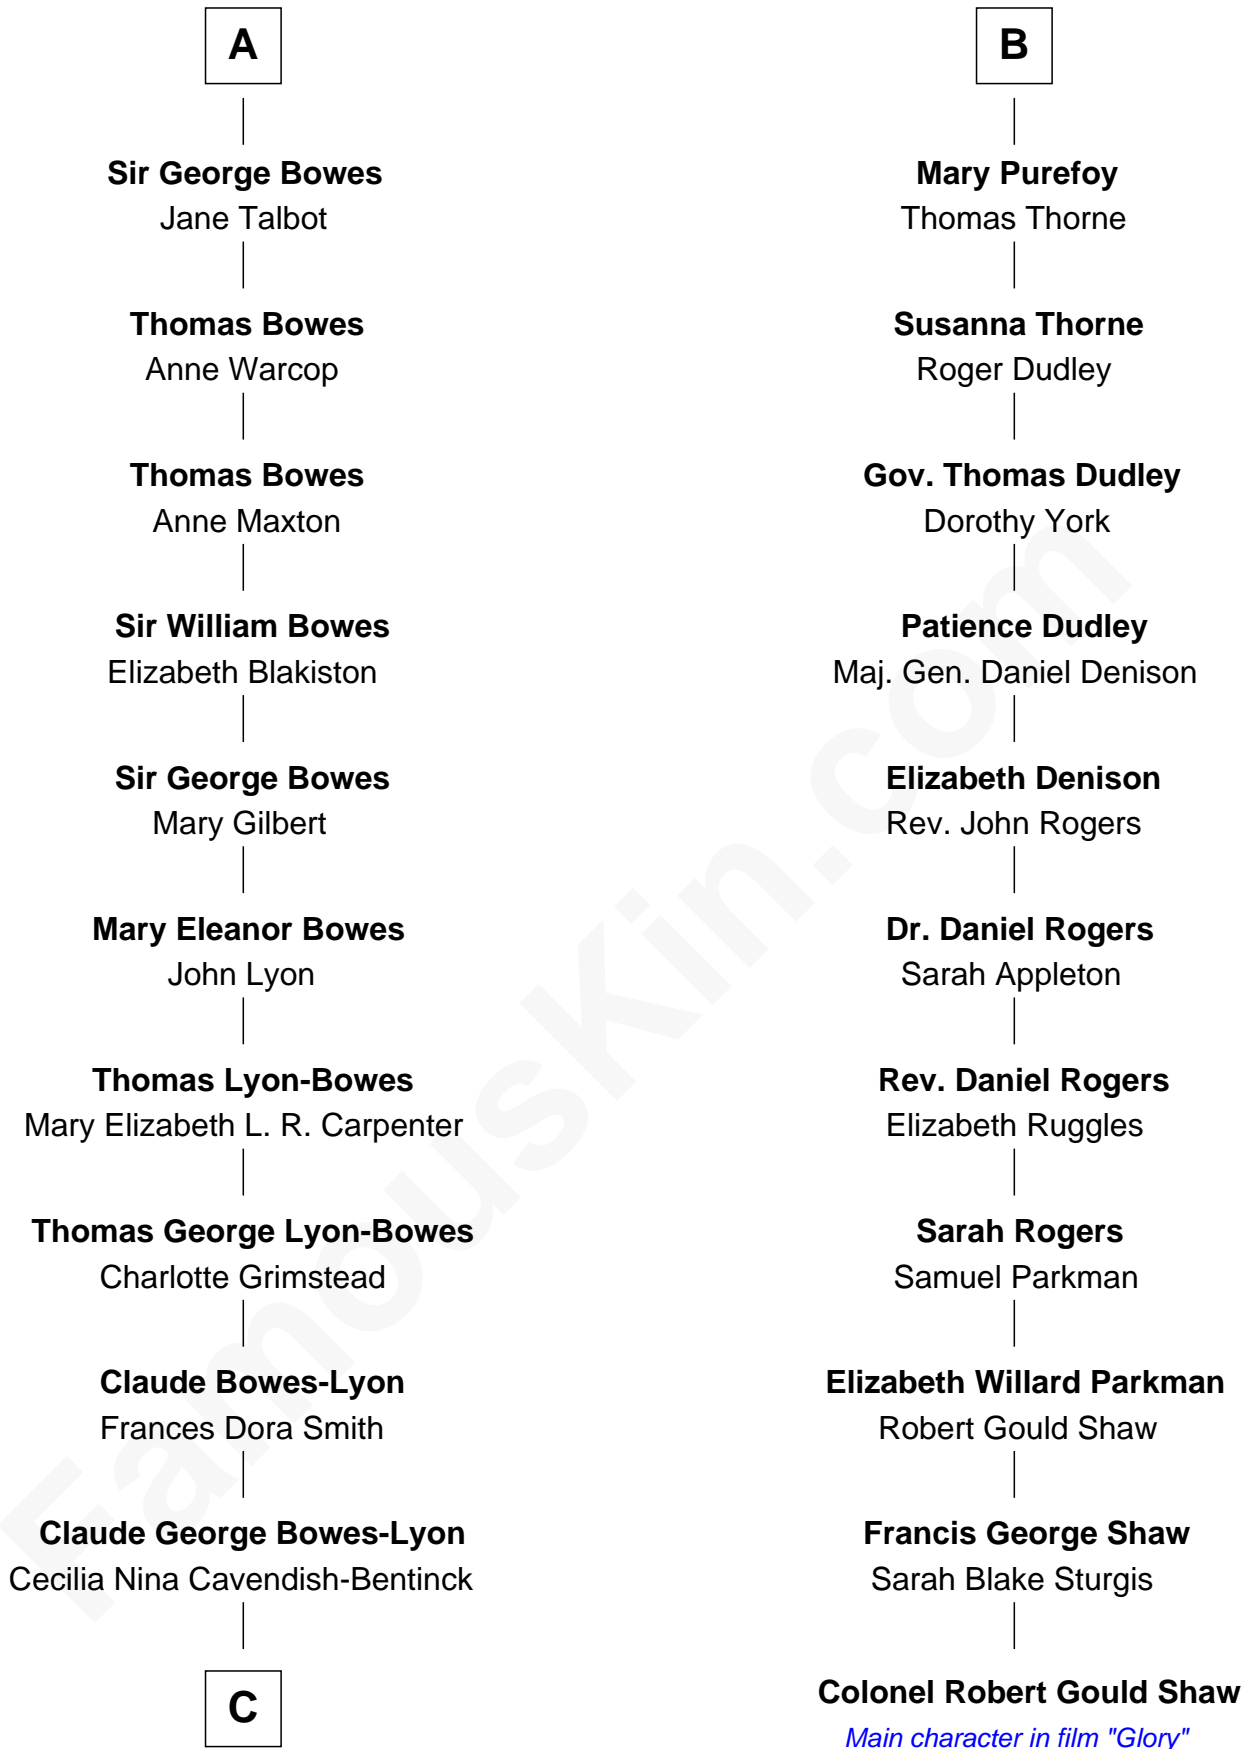

# FamousKin.com Relationship Chart of

**Prince Harry**  
*Duke of Sussex*

17th cousin 3 times removed of

**Colonel Robert Gould Shaw**  
*U.S. Civil War leader of film "Glory" fame*

**Sir John Marmion**  
Maud de Furnival

**C**

**Elizabeth Bowes-Lyon**

George VI, King of the United Kingdom

**Elizabeth II, Queen of the United Kingdom**

Prince Philip of Edinburgh

**Charles III, King of the United Kingdom**

Princess Diana Frances Spencer

**Prince Harry**

*Duke of Sussex*

FamousKin.com