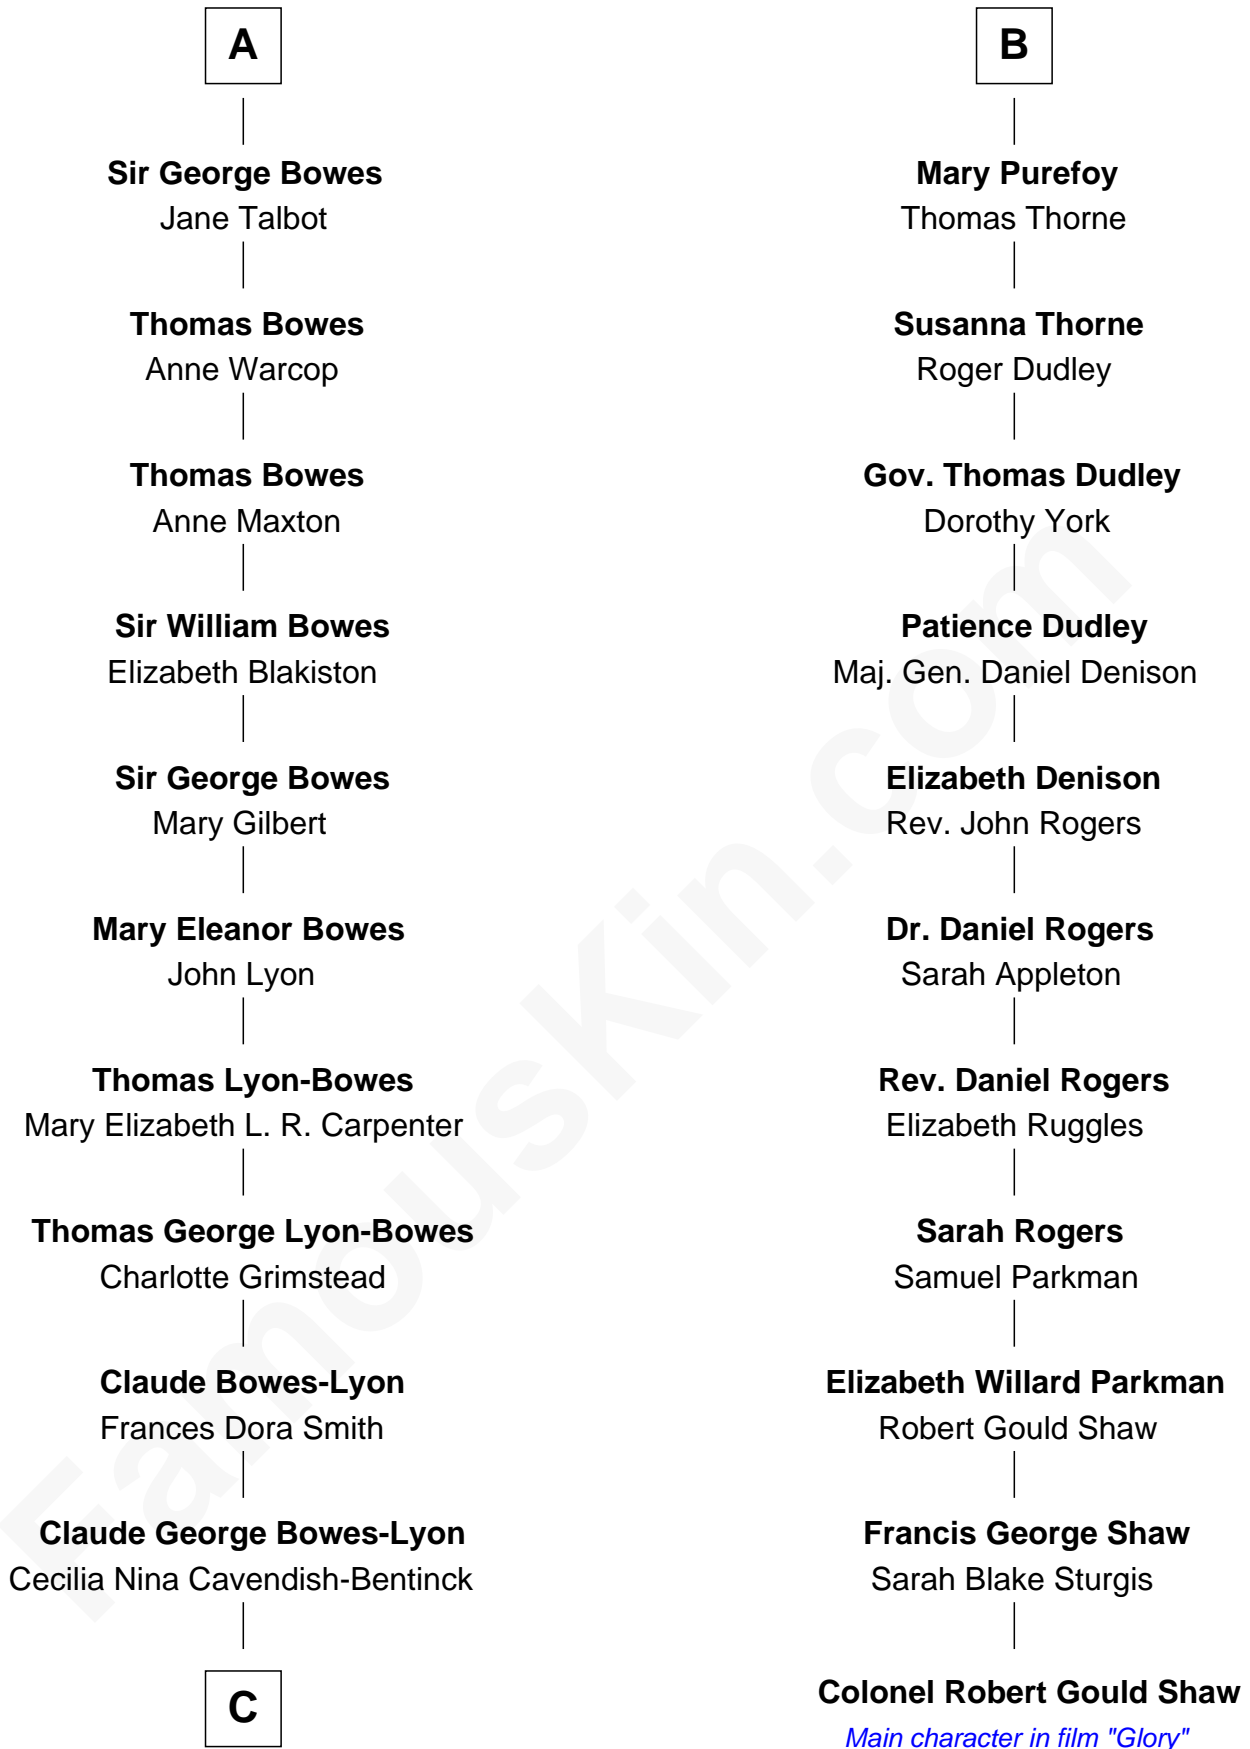

FamousKin.com Relationship Chart of

Prince Harry
Duke of Sussex

17th cousin 3 times removed of

Colonel Robert Gould Shaw
U.S. Civil War leader of film "Glory" fame

C

Elizabeth Bowes-Lyon

George VI, King of the United Kingdom

Elizabeth II, Queen of the United Kingdom

Prince Philip of Edinburgh

Charles III, King of the United Kingdom

Princess Diana Frances Spencer

Prince Harry

Duke of Sussex

FamousKin.com