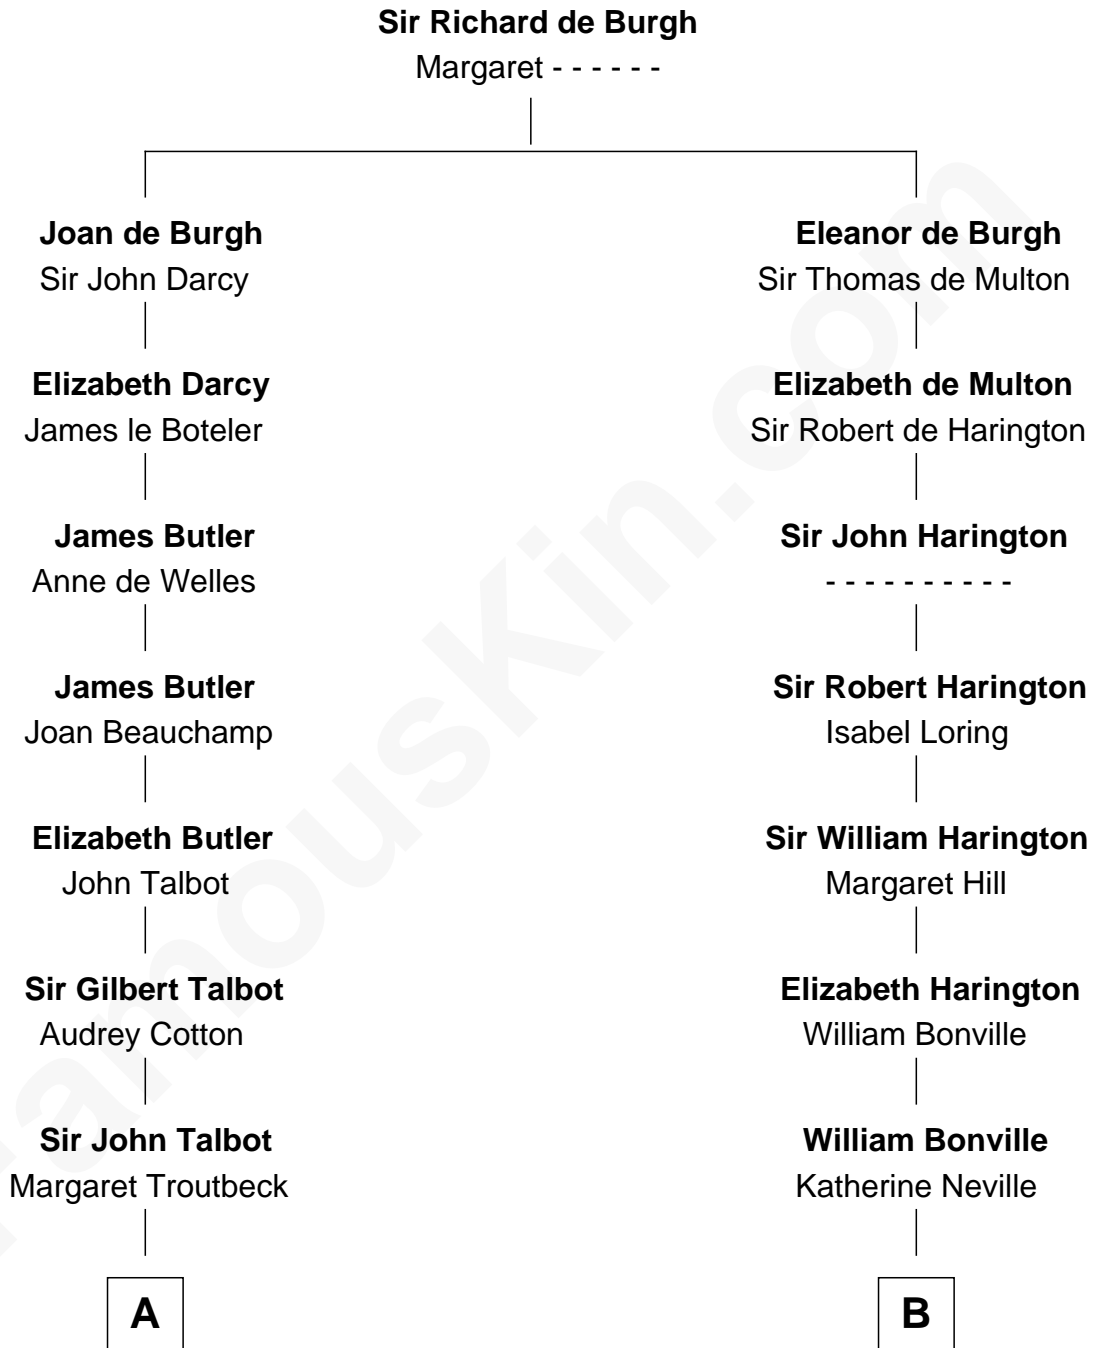

# FamousKin.com Relationship Chart of

**Prince Harry**  
*Duke of Sussex*

19th cousin 2 times removed of

**Colonel Robert Gould Shaw**  
*U.S. Civil War leader of film "Glory" fame*

**C**

**Claude George Bowes-Lyon**  
Cecilia Nina Cavendish-Bentinck

**Elizabeth Bowes-Lyon**  
George VI, King of the United Kingdom

**Elizabeth II, Queen of the United Kingdom**  
Prince Philip of Edinburgh

**Charles III, King of the United Kingdom**  
Princess Diana Frances Spencer

**Prince Harry**  
*Duke of Sussex*

**D**

**Elizabeth Willard Parkman**  
Robert Gould Shaw

**Francis George Shaw**  
Sarah Blake Sturgis

**Colonel Robert Gould Shaw**  
*Main character in film "Glory"*

FamousKin.com