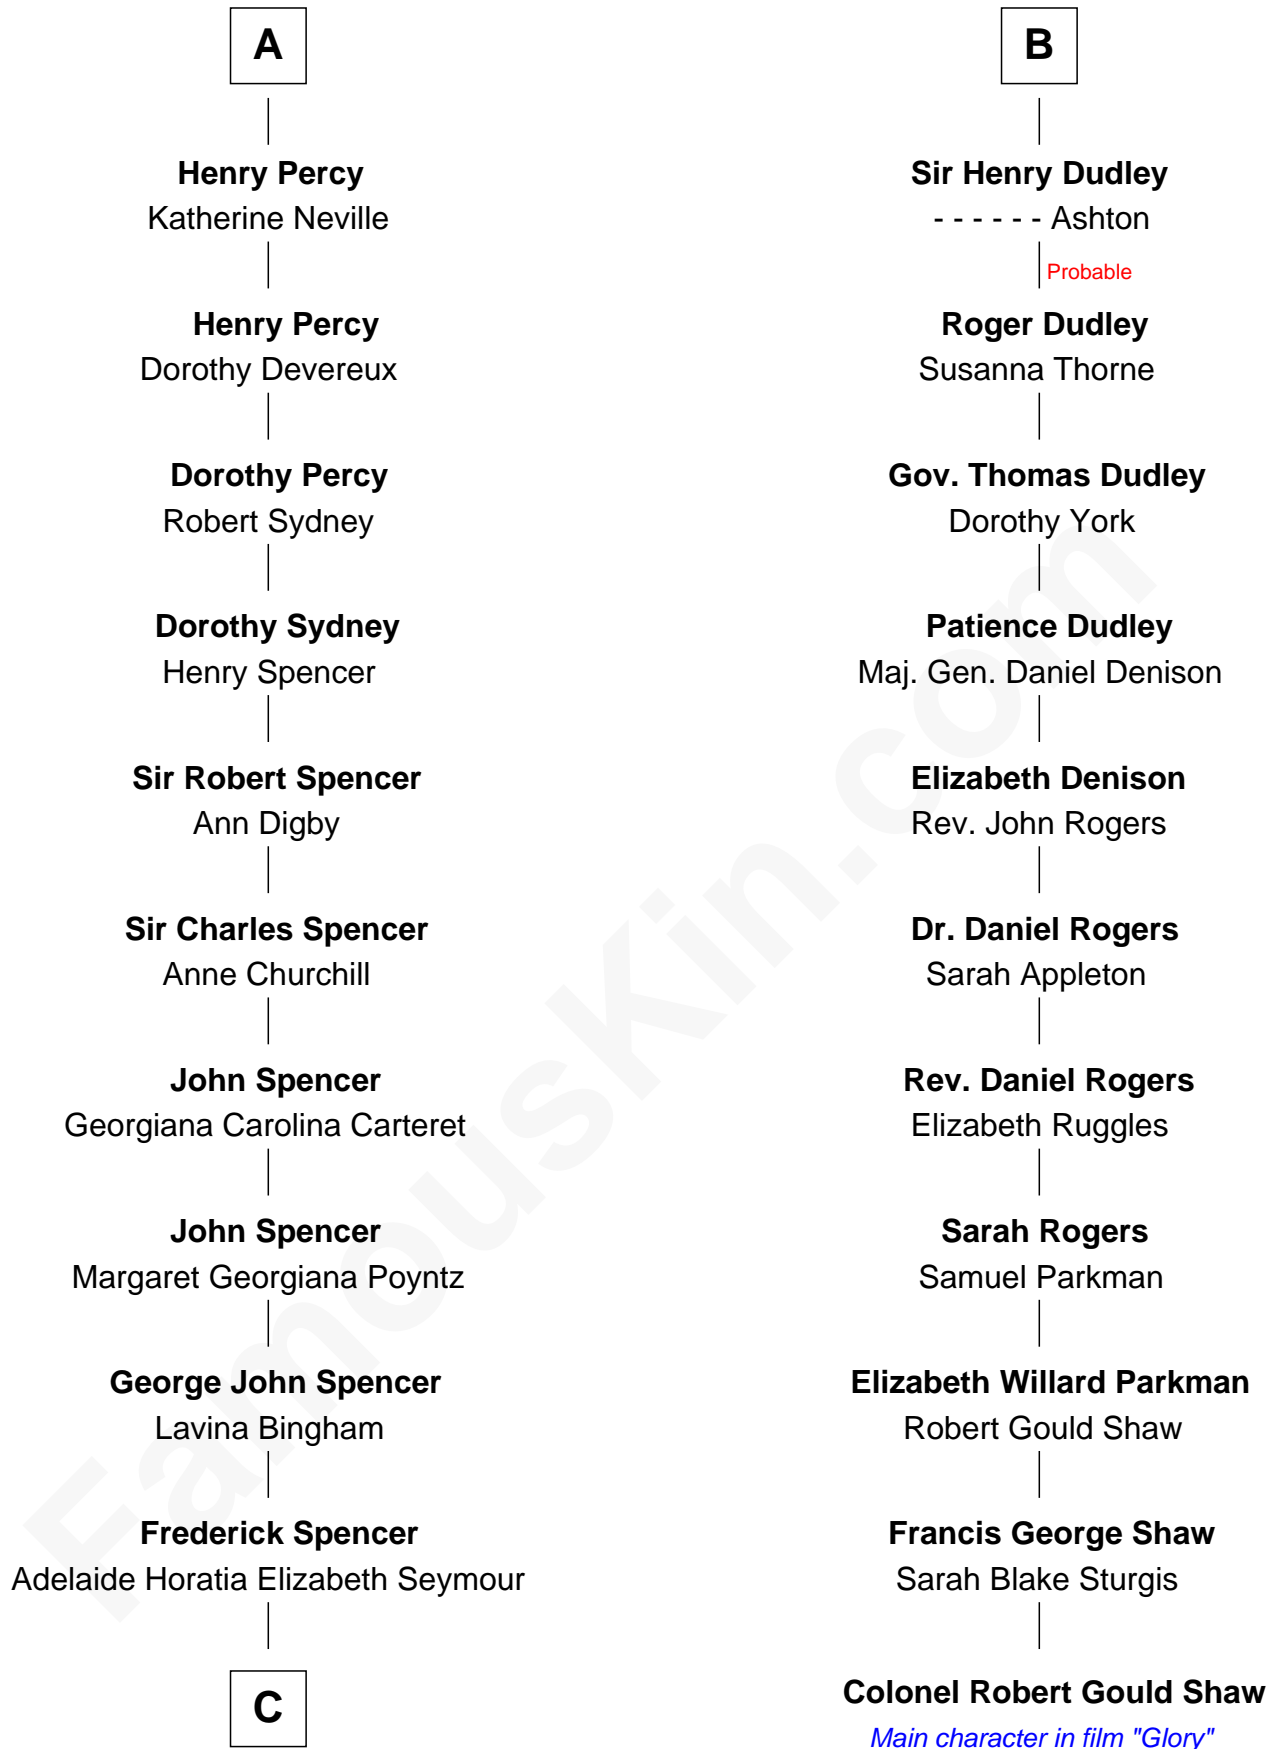

# FamousKin.com Relationship Chart of

**Prince Harry**  
*Duke of Sussex*

17th cousin 4 times removed of

**Colonel Robert Gould Shaw**  
*U.S. Civil War leader of film "Glory" fame*

**C**

Charles Robert Spencer

Margaret Baring

Albert Edward John Spencer

Cynthia Elinor Beatrix Hamilton

Edward John Spencer

Frances Ruth Burke Roche

Princess Diana Frances Spencer

Charles III, King of the United Kingdom

Prince Harry