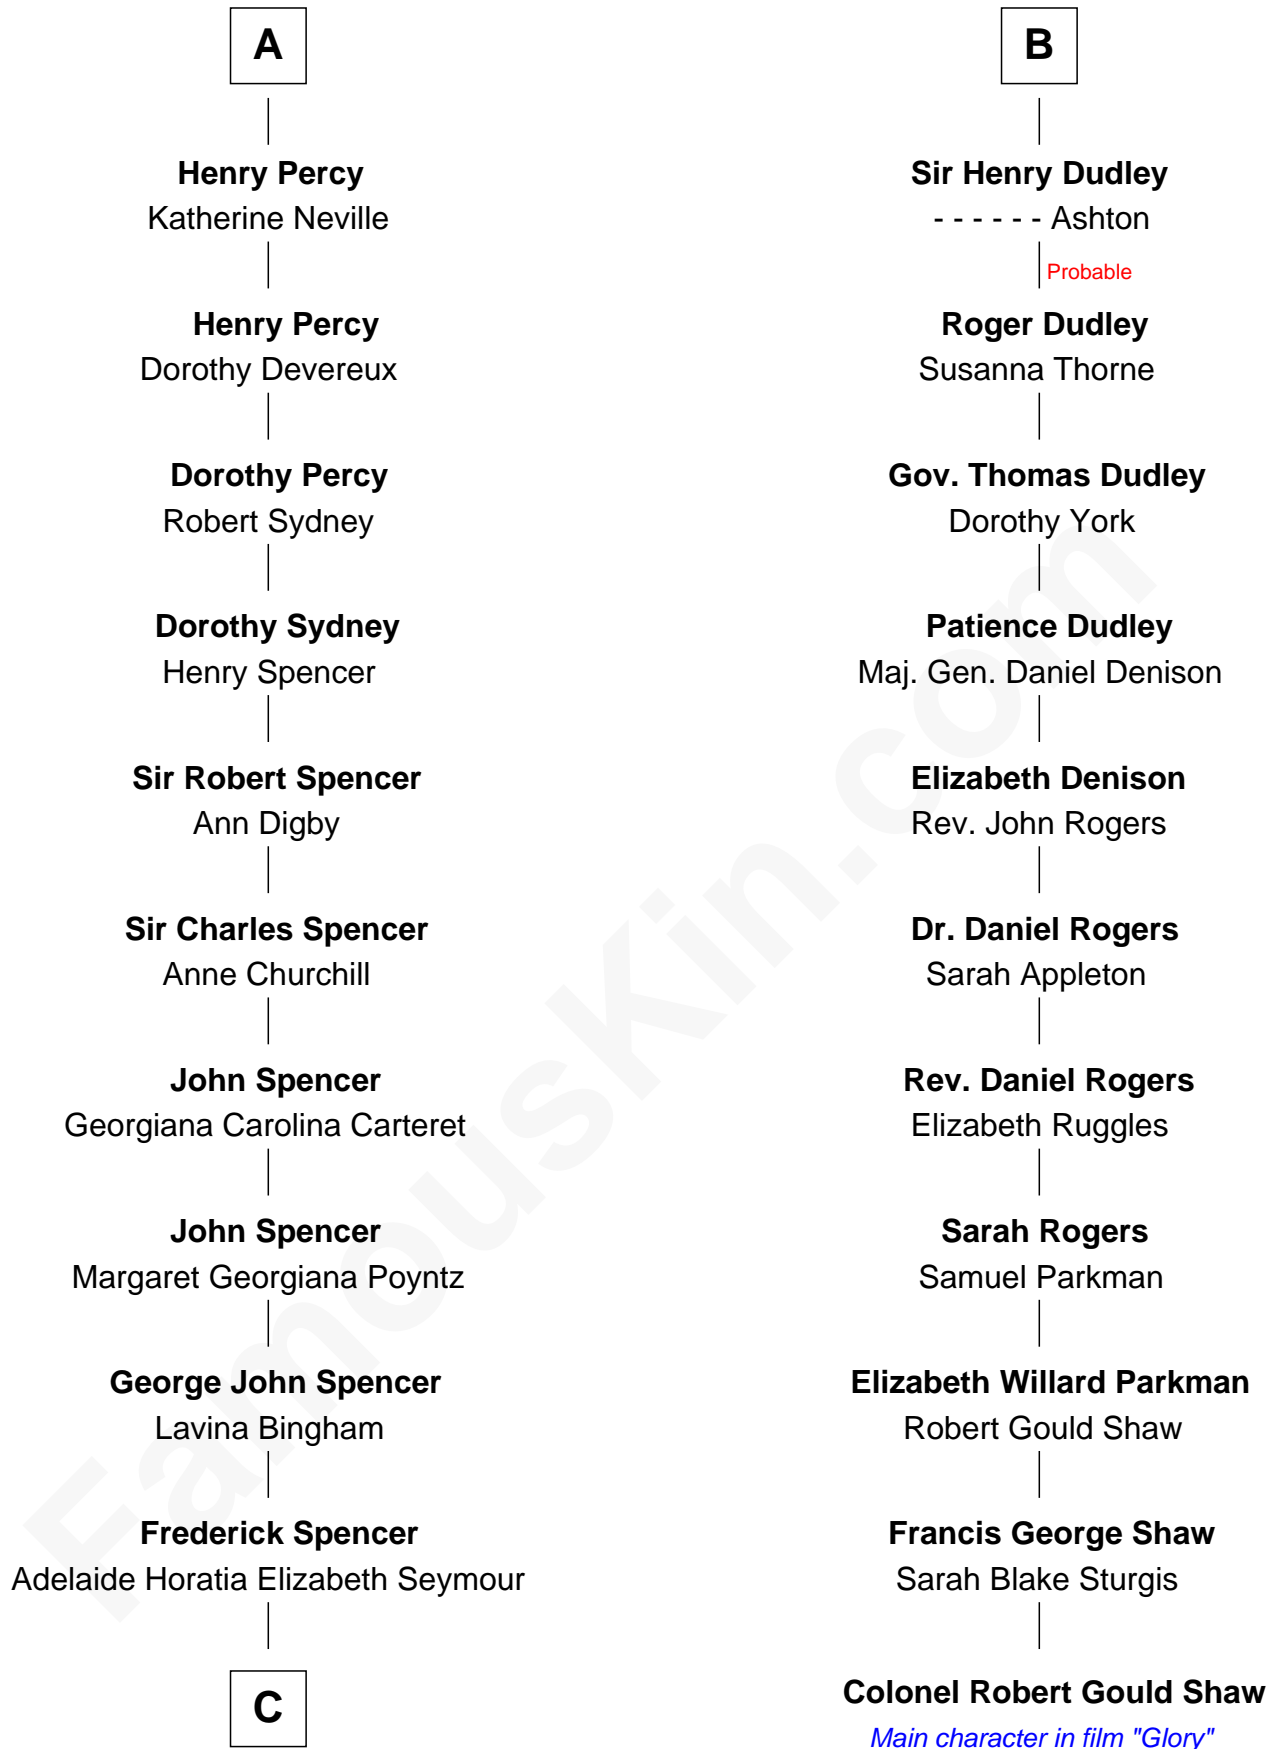

# FamousKin.com Relationship Chart of

**Prince Harry**  
*Duke of Sussex*

17th cousin 4 times removed of

**Colonel Robert Gould Shaw**  
*U.S. Civil War leader of film "Glory" fame*

**Sir Robert de Holland**  
Maude la Zouche

**C**

—  
**Charles Robert Spencer**

Margaret Baring

—  
**Albert Edward John Spencer**

Cynthia Elinor Beatrix Hamilton

—  
**Edward John Spencer**

Frances Ruth Burke Roche

—  
**Princess Diana Frances Spencer**