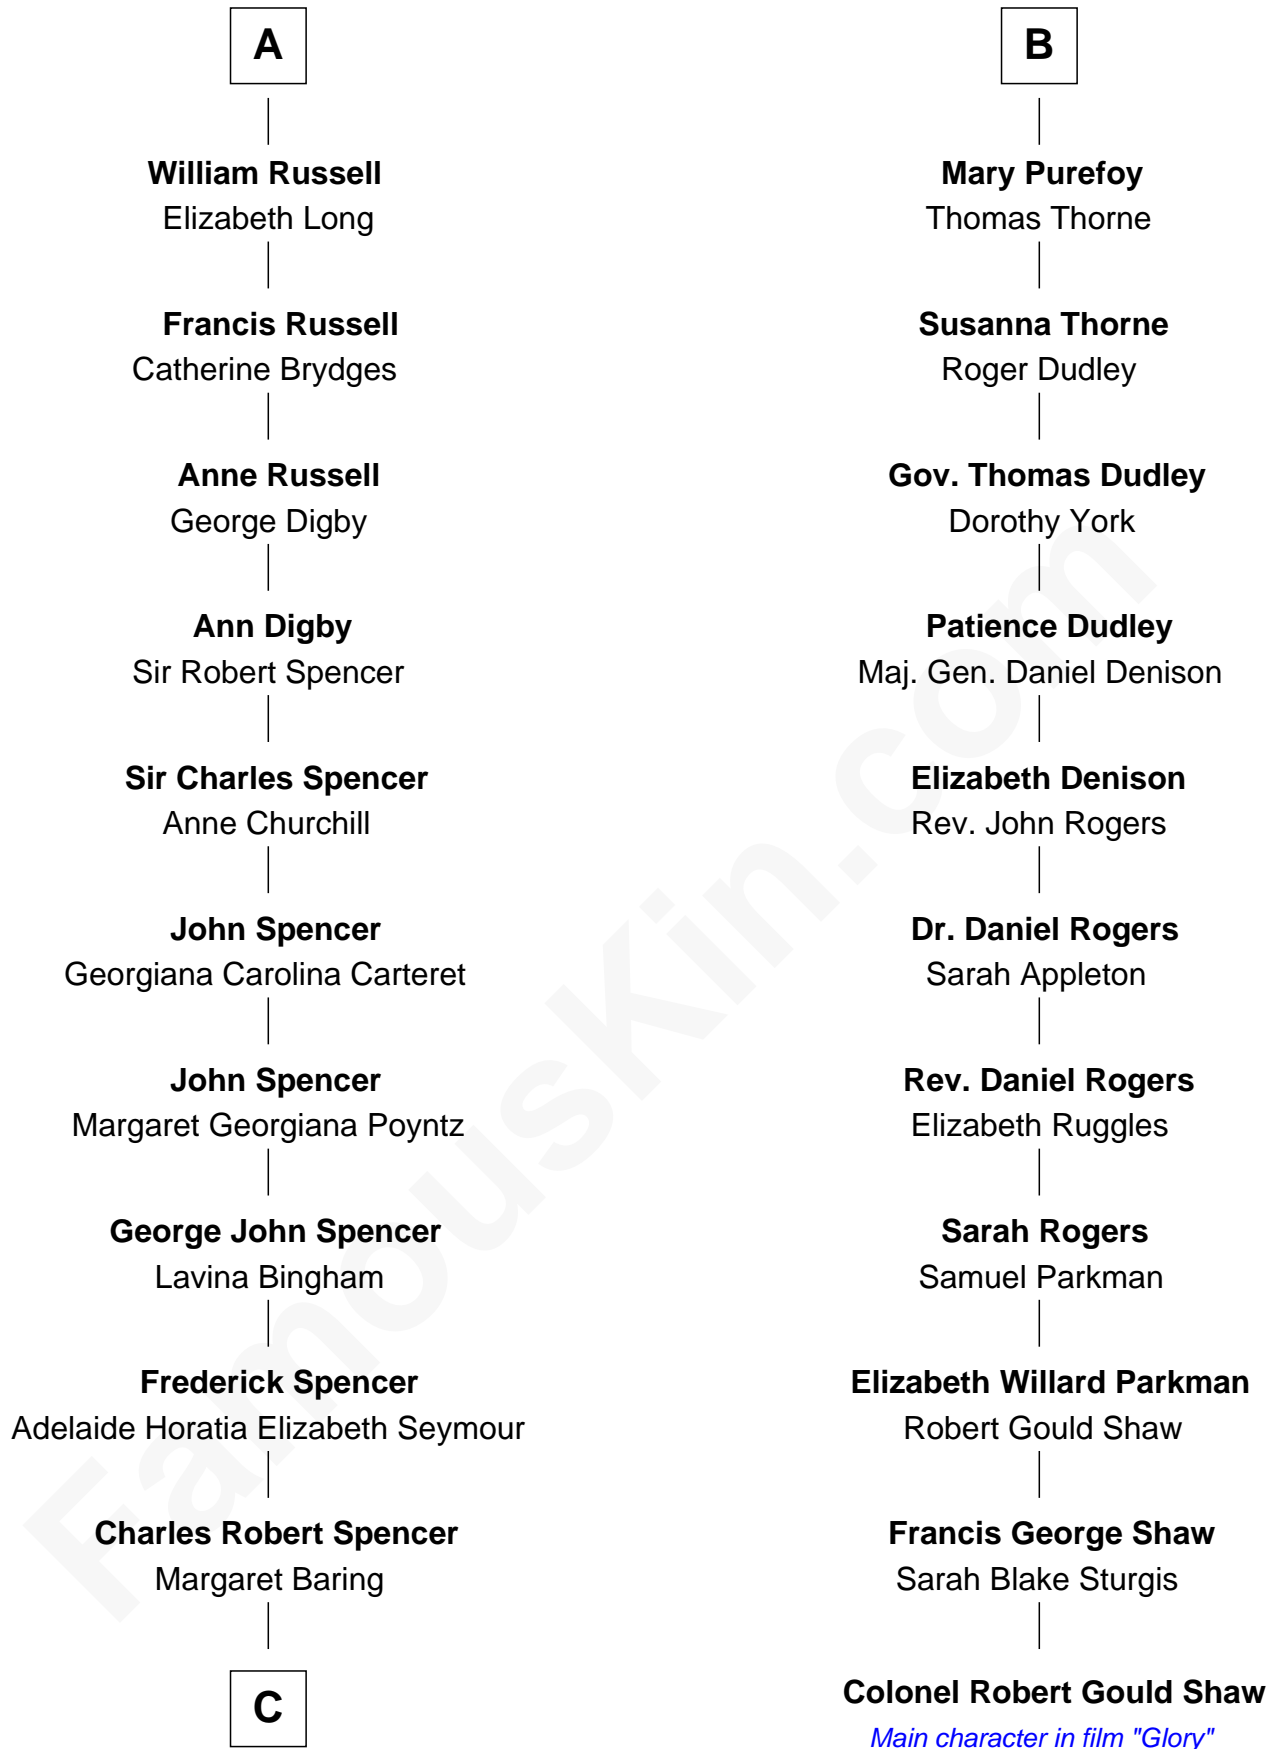

FamousKin.com Relationship Chart of

Prince Harry
Duke of Sussex

17th cousin 3 times removed of

Colonel Robert Gould Shaw
U.S. Civil War leader of film "Glory" fame

Sir John Howard
Alice de Bois

C

—
Albert Edward John Spencer

Cynthia Elinor Beatrix Hamilton

—
Edward John Spencer

Frances Ruth Burke Roche

—
Princess Diana Frances Spencer

Charles III, King of the United Kingdom

—
Prince Harry

Duke of Sussex

FamousKin.com