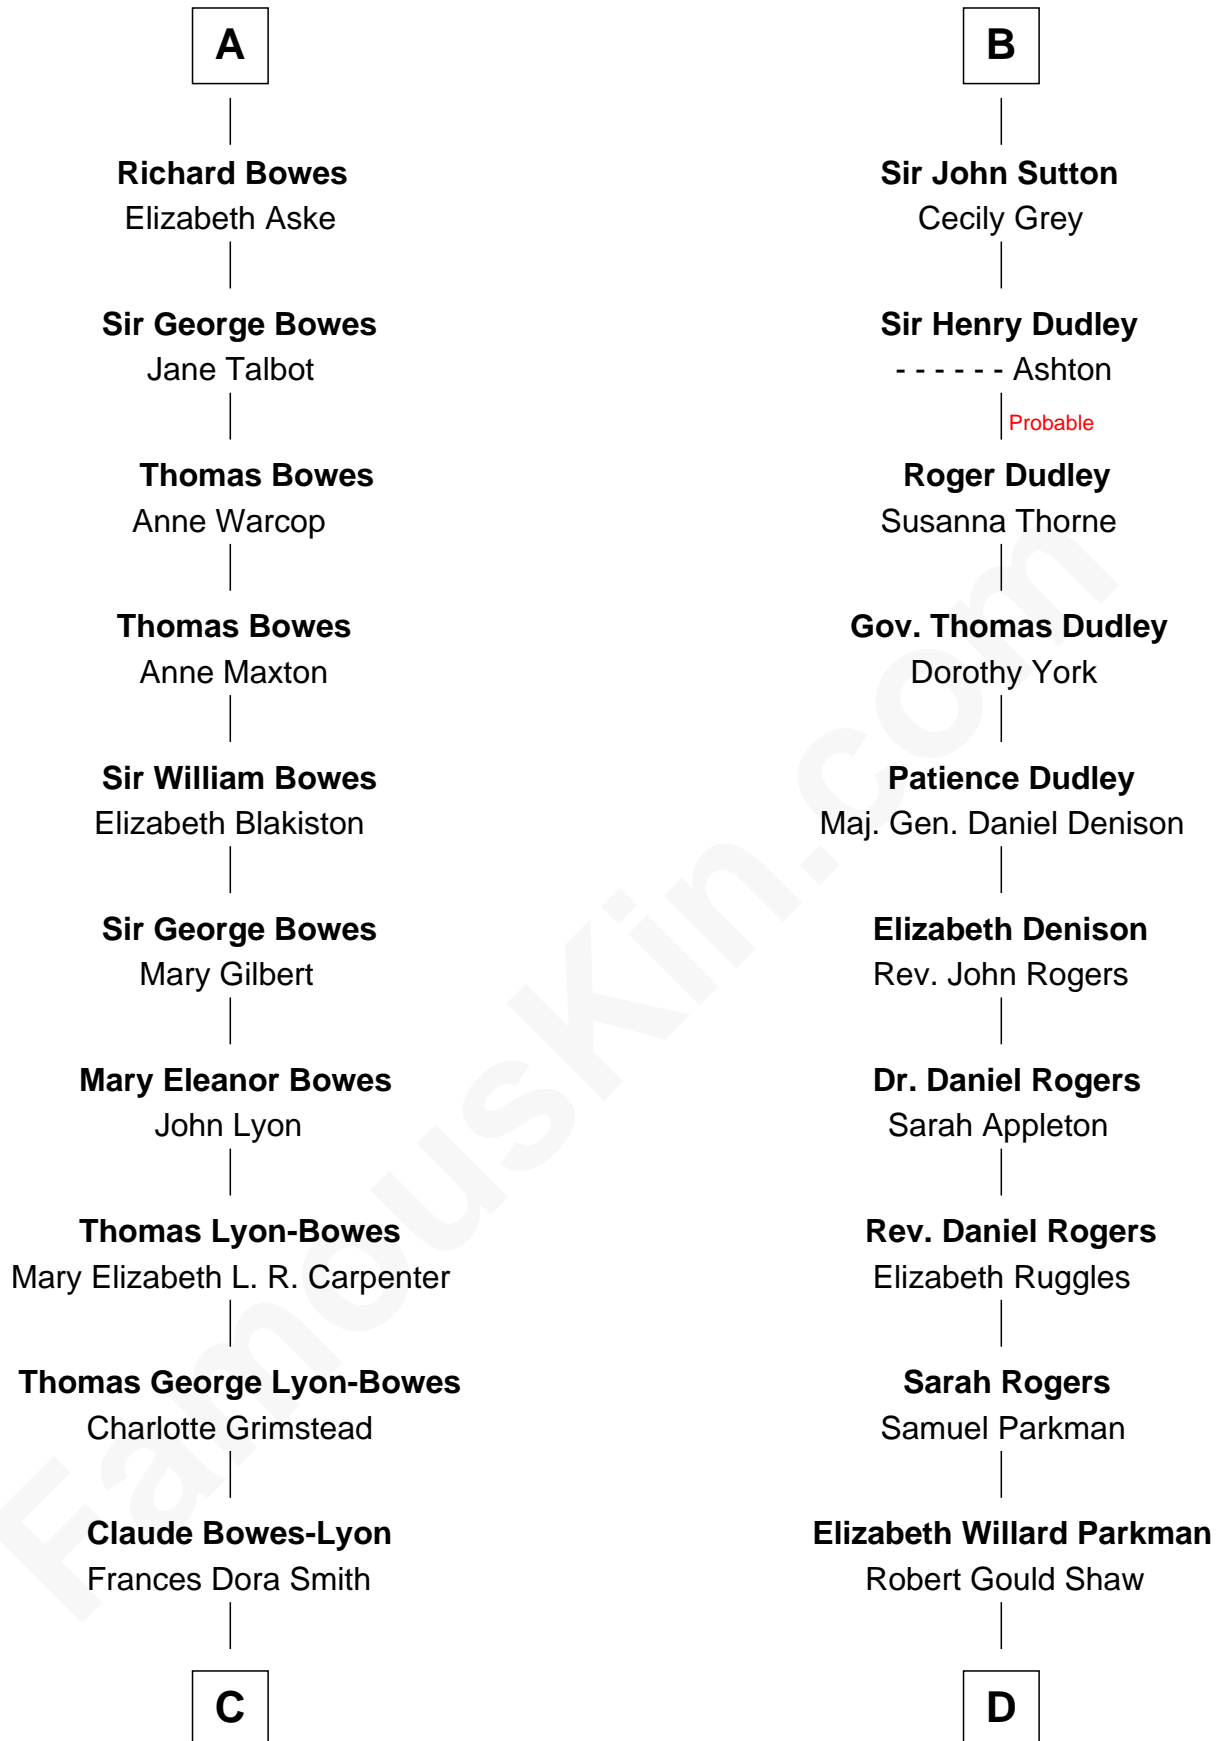

FamousKin.com

Relationship Chart of

Prince Harry

Duke of Sussex

18th cousin 3 times removed of

Colonel Robert Gould Shaw

U.S. Civil War leader of film "Glory" fame

Sir James de Audley

Katherine Neville

Sir Thomas Strangeways

Joan Strangeways

Sir William Willoughby

Cecily Willoughby

Sir Edward Sutton

B

C

Claude George Bowes-Lyon
Cecilia Nina Cavendish-Bentinck

Elizabeth Bowes-Lyon
George VI, King of the United Kingdom

Elizabeth II, Queen of the United Kingdom
Prince Philip of Edinburgh

Charles III, King of the United Kingdom
Princess Diana Frances Spencer