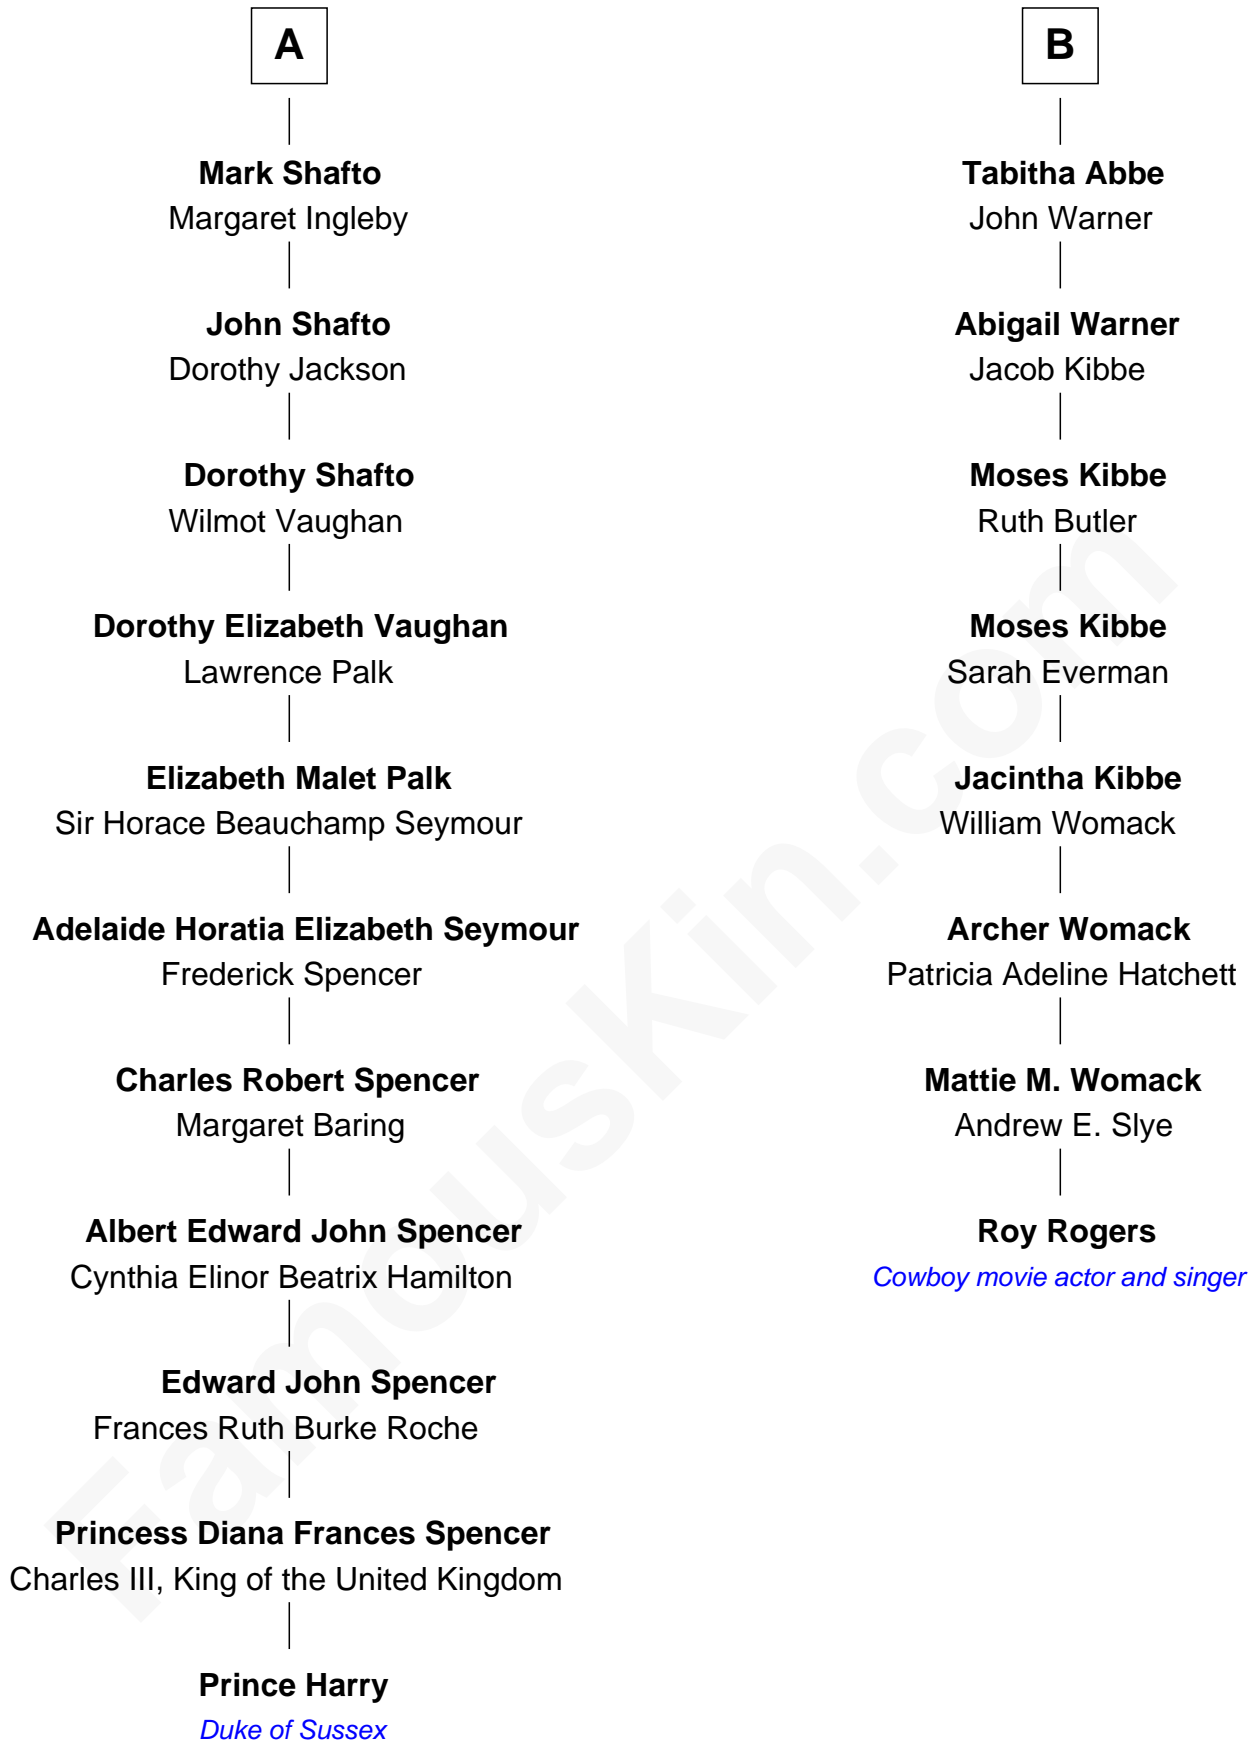

FamousKin.com Relationship Chart of

Prince Harry
Duke of Sussex

14th cousin 3 times removed of

Roy Rogers

Cowboy movie actor and singer

Sir Robert Hildyard
Elizabeth Hastings

Katherine Hildyard
William Girlington

Isabel Girlington
Sir William Tyrwhitt

Sir Robert Tyrwhitt
Elizabeth Oxenbridge

Ursula Tyrwhitt
Edmund Sheffield

Mary Sheffield
Ferdinando Fairfax

Frances Fairfax
Sir Thomas Widdrington

Catherine Widdrington
Sir Robert Shafto

A

Sir Piers Hildyard
Joan de la See

Isabel Hildyard
Ralph Legard

Joan Ledgard
Richard Skepper

Edward Skepper
Mary Robinson

Rev. William Skepper
Sarah Fisher

Sarah Skepper
Walter Fairfield

Sarah Fairfield
Thomas Abbe

B

Roy Rogers photo by [frontrowkid](#) (CC BY-SA 2.0)