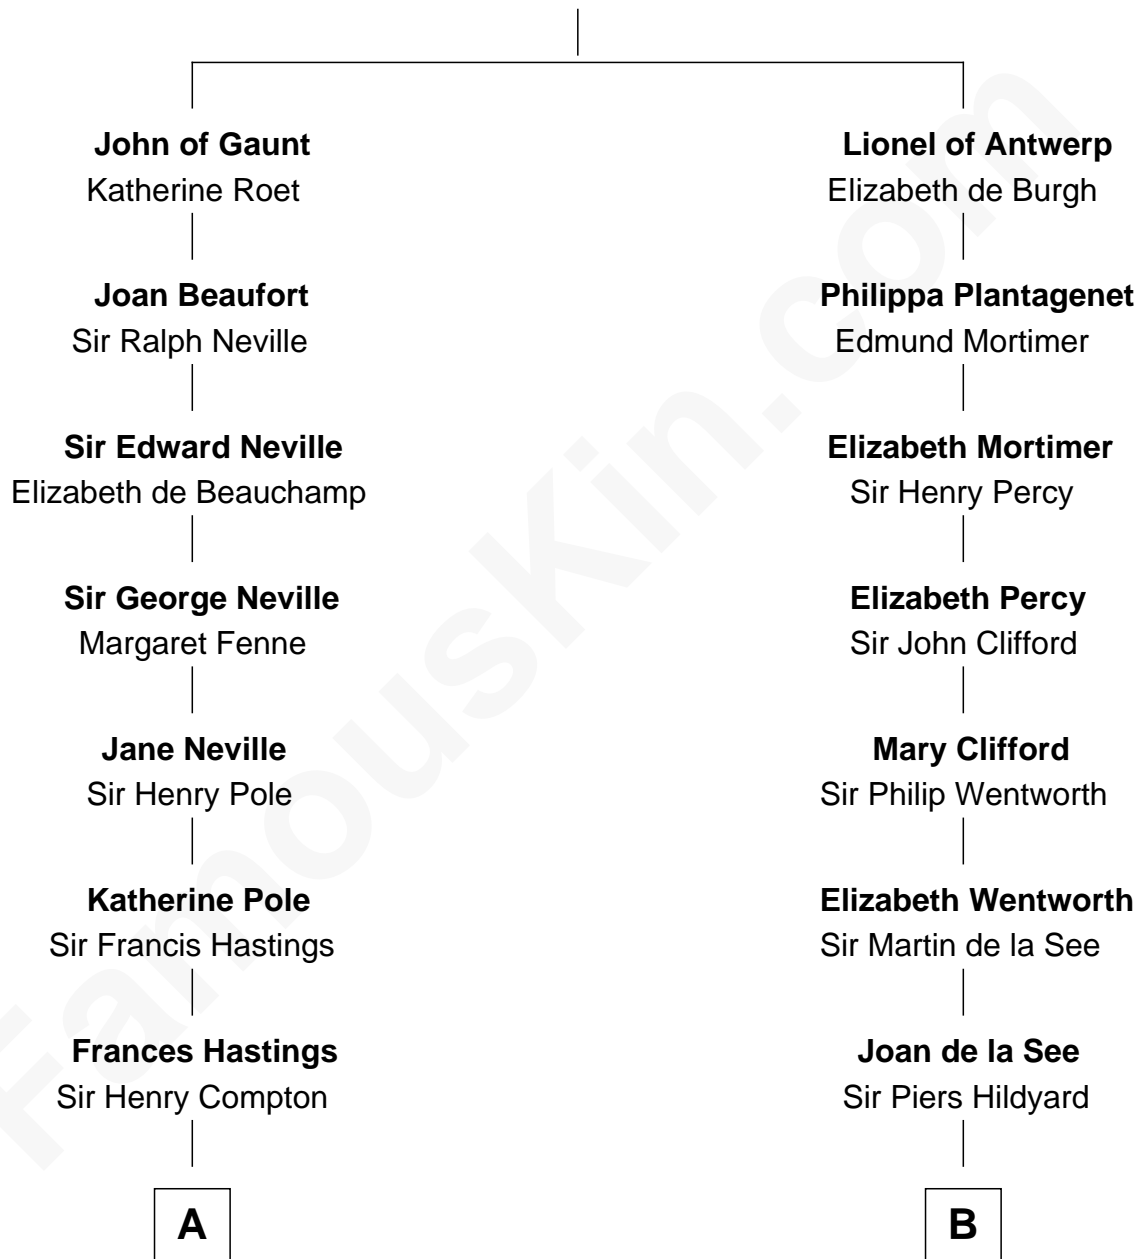

## Relationship Chart of

**Prince Harry**  
*Duke of Sussex*

19th cousin 1 time removed of

**Roy Rogers**

*Cowboy movie actor and singer*

**Edward III, King of England**

Philippa of Hainault

**C**

**Edward John Spencer**  
Frances Ruth Burke Roche

**Princess Diana Frances Spencer**  
Charles III, King of the United Kingdom

**Prince Harry**  
*Duke of Sussex*

**D**

**Jacintha Kibbe**  
William Womack