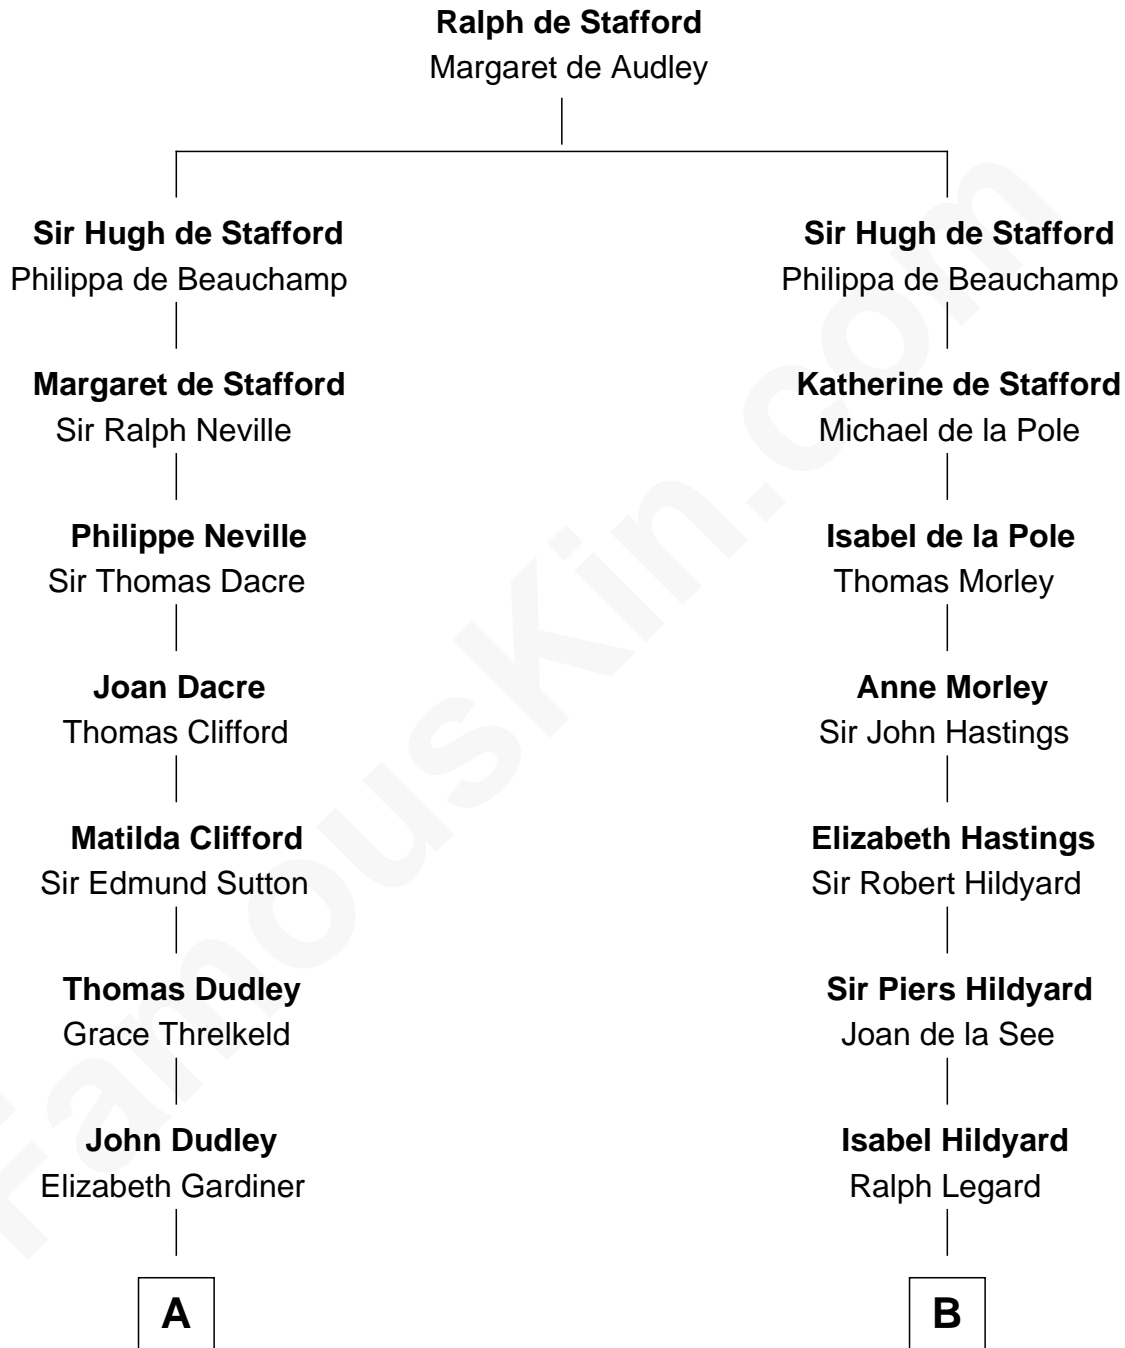

FamousKin.com Relationship Chart of

Prince Harry
Duke of Sussex

19th cousin of

Roy Rogers

Cowboy movie actor and singer

C

Edward John Spencer
Frances Ruth Burke Roche

Princess Diana Frances Spencer
Charles III, King of the United Kingdom

Prince Harry
Duke of Sussex

D

Archer Womack
Patricia Adeline Hatchett

Mattie M. Womack
Andrew E. Slye

Roy Rogers
Cowboy movie actor and singer

FamousKin.com