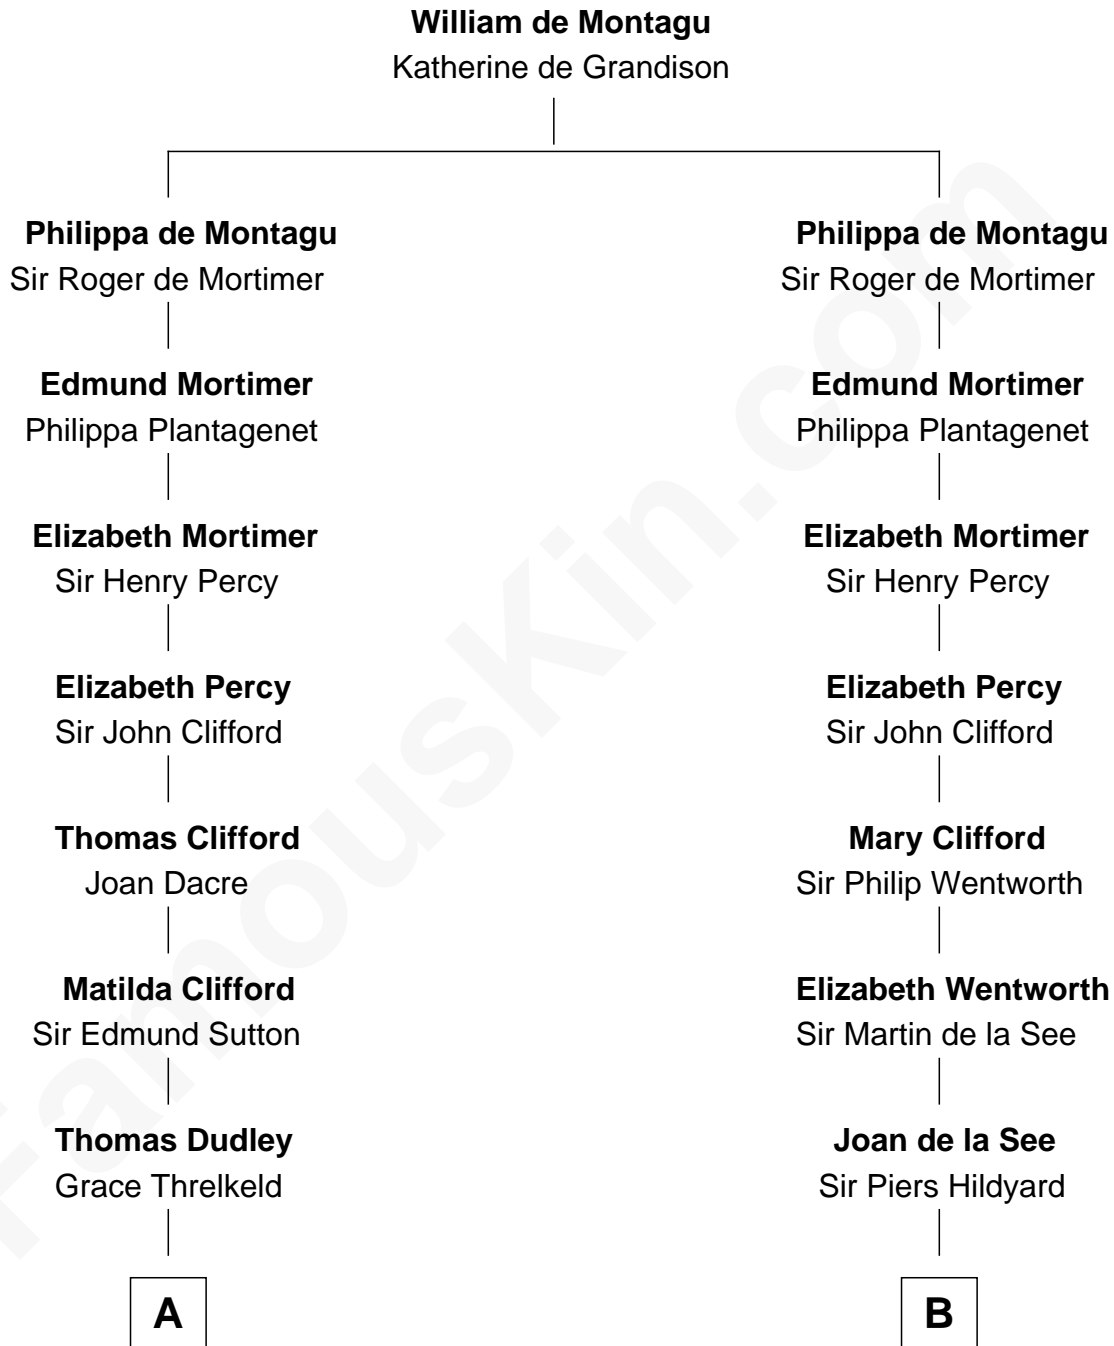

FamousKin.com Relationship Chart of

Prince Harry
Duke of Sussex

20th cousin of

Roy Rogers

Cowboy movie actor and singer

C

Albert Edward John Spencer
Cynthia Elinor Beatrix Hamilton

Edward John Spencer
Frances Ruth Burke Roche

Princess Diana Frances Spencer
Charles III, King of the United Kingdom

Prince Harry
Duke of Sussex

D

Jacintha Kibbe
William Womack

Archer Womack
Patricia Adeline Hatchett

Mattie M. Womack
Andrew E. Slye

Roy Rogers
Cowboy movie actor and singer